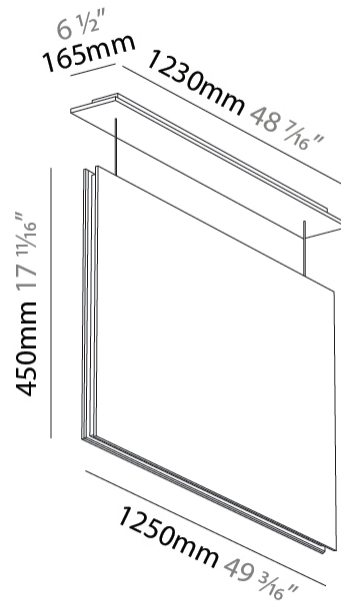

A300916-

base number   LED Dimming   Color Temperature   Acoustic Options   Cable Length

1. To build a product code in our configurator select the specify button on the base model # product page
2. To build a manual product code on this datasheet choose from the options listed below in blue font and add the suffix to the base model #

GENERAL

Series: Lullaby
Partner: Prolicht
Division: Architectural
Installation: Suspension
Product Type: Acoustic
Mounting Location: Ceiling
Light Distribution: Direct

PHYSICAL

Shape: Rectangle
Length (mm): 1250
Length (in): 49 ⁷/₁₆
Width (mm): 50
Width (in): 1 ¹⁵/₁₆
Height (mm): 850
Height (in): 33 ⁷/₁₆
Holder Finish: BLK
Acoustic Finish: SFW / CYW / SEE / SYN / MTS / PMB / TTN / CYB / STO / DPE / BES / SHB / ARE / ANE / VRD / CRF
Fixture Material: Aluminum
Primary Material: Acoustic
Cable Details: 2000mm / 6000mm Transparent Cable

ELECTRICAL

Lamp Type: LED
Input Wattage (W): 26
Total Output Wattage (W): 23.7
Dimming: [Non-Dimming](#) / [0-10V Dimming](#) / [Matter Dimming](#)
Driver Included: Yes
Driver Location: Integrated
Driver Type: Constant Current - Universal
Driver Class: Class 2
Input Voltage (V): 120 - 277

LED

Color Temperature (°K): 2700 / 3000 / 3500 / 4000
Max. Delivered Lumen (lm): 3432 / 3482 / 3515 / 3582
Nominal Lumen (lm): 4100 / 4160 / 4200 / 4280
CRI: >90 CRI
Lamp Life (hrs): 80000

OPTICAL

Beam Angle: 80

RATINGS AND CERTIFICATIONS

Certified By: Certified for North American Standards
IP rating: IP20