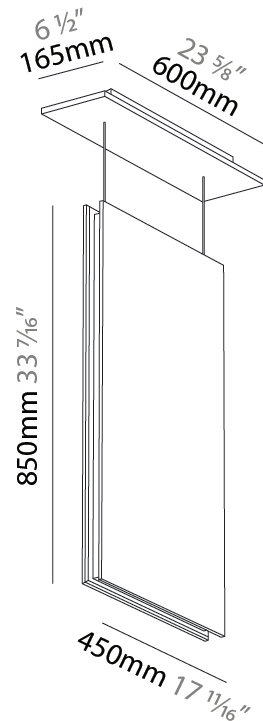

1. To build a product code in our configurator select the specify button on the base model # product page
2. To build a manual product code on this datasheet choose from the options listed below in blue font and add the suffix to the base model #

GENERAL

Series: Lullaby
Brand: Prolicht
Division: Architectural
Mounting Type: Suspension
Mounting Location: Ceiling
Subcategory: Acoustic

PHYSICAL

Shape: Rectangle
Length (mm): 450
Length (in): 17 ¹¹/₁₆
Width (mm): 50
Width (in): 1 ¹⁵/₁₆
Height (mm): 850
Height (in): 33 ⁷/₁₆
Light Distribution: Direct
Fixture Finish: ANC / ASH / BNA / BTC / BZE / CEL / EGG / EVG / FOG / FOS / FST / FUA / IRI / IRO / KHA / LIC / LIM / MER / MSN / MUS / ONX / PEA / PLU / POL / PPY / RAY / ROY / RST / STE / SWD / TAN / TAU
Fixture Material: Aluminum
Cable Details: 2,000mm / 6,000mm Transparent Cable

ELECTRICAL

Lamp Type: LED
Input Wattage (W): 9
Total Output Wattage (W): 8.2
Dimming: Non-Dimmable / 0-10V Dimming
Driver Included: Yes
Driver Location: Integrated
Driver Type: Constant Current - Universal
Driver Class: Class 2
Input Voltage (V): 120 - 277

LED

Color Temperature (°K): 2700 / 3000 / 3500 / 4000
Max. Delivered Lumen (lm): 1138 / 1155 / 1172 / 1189
Nominal Lumen (lm): 1360 / 1380 / 1400 / 1420
CRI: >90 CRI
Lamp Life (hrs): 80000

OPTICAL

Beam Angle: 80

RATINGS AND CERTIFICATIONS

Certified By: Certified for North American Standards
IP rating: IP20

PROJECT
TYPE
SPECIFIER
QUANTITY
DATE