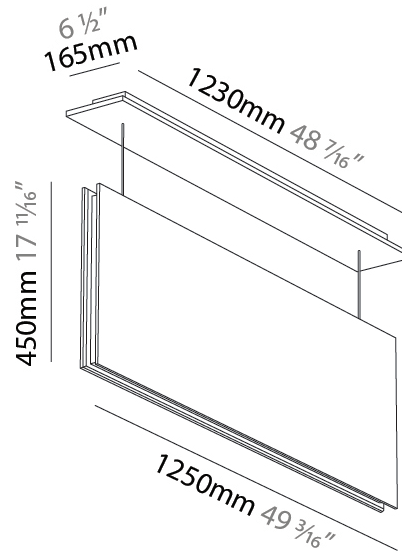

1. To build a product code in our configurator select the specify button on the base model # product page
2. To build a manual product code on this datasheet choose from the options listed below in blue font and add the suffix to the base model #

GENERAL

Series: Lullaby
Brand: Prolicht
Division: Architectural
Mounting Type: Suspension
Mounting Location: Ceiling
Subcategory: Acoustic

PHYSICAL

Shape: Rectangle
Length (mm): 1250
Length (in): 49 ³/₁₆
Width (mm): 50
Width (in): 1 ¹⁵/₁₆
Height (mm): 450
Height (in): 17 ¹¹/₁₆
Light Distribution: Direct
Fixture Finish: [ANC / ASH / BNA / BTC / BZE / CEL / EGG / EVG / FOG / FOS / FST / FUA / IRI / IRO / KHA / LIC / LIM / MER / MSN / MUS / ONX / PEA / PLU / POL / PPY / RAY / ROY / RST / STE / SWD / TAN / TAU](#)
Fixture Material: Aluminum
Cable Details: 2,000mm / 6,000mm Transparent Cable

ELECTRICAL

Lamp Type: LED
Input Wattage (W): 26
Total Output Wattage (W): 23.7
Dimming: [Non-Dimmable / 0-10V Dimming](#)
Driver Included: Yes
Driver Location: Integrated
Driver Type: Constant Current - Universal
Driver Class: Class 2
Input Voltage (V): 120 - 277

LED

Color Temperature (°K): [2700 / 3000 / 3500 / 4000](#)
Max. Delivered Lumen (lm): 3432 / 3482 / 3515 / 3582
Nominal Lumen (lm): 4100 / 4160 / 4200 / 4280
CRI: >90 CRI
Lamp Life (hrs): 80000

OPTICAL

Beam Angle: 80

RATINGS AND CERTIFICATIONS

Certified By: Certified for North American Standards
IP rating: IP20