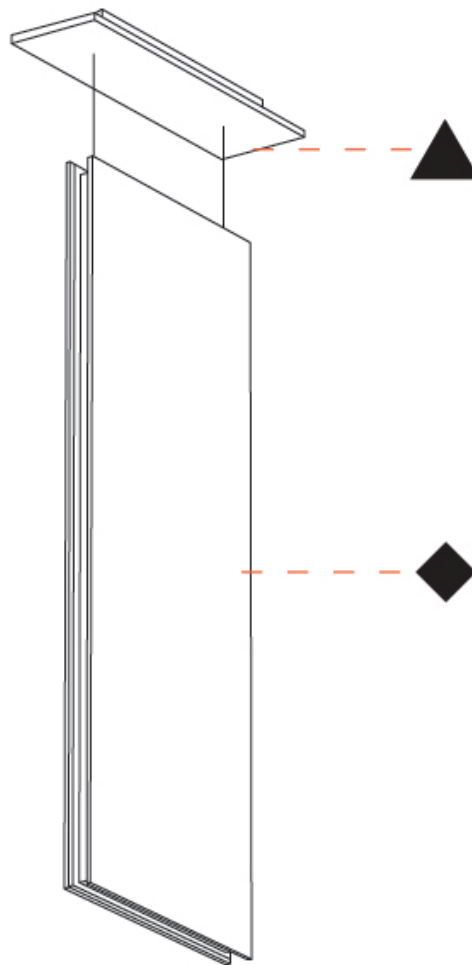

A300914-

PROJECT

TYPE

SPECIFIER

QUANTITY

DATE

A