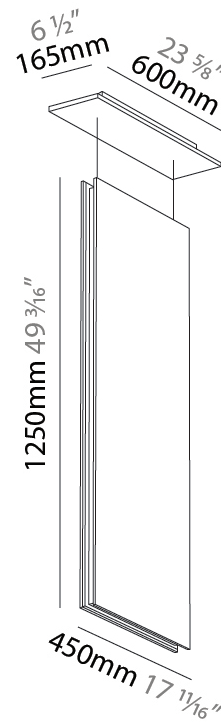

1. To build a product code in our configurator select the specify button on the base model # product page
2. To build a manual product code on this datasheet choose from the options listed below in blue font and add the suffix to the base model #

GENERAL

Series: Lullaby
Partner: Prolicht
Division: Architectural
Installation: Suspension
Product Type: Acoustic
Mounting Location: Ceiling
Light Distribution: Direct

PHYSICAL

Shape: Rectangle
Length (mm): 450
Length (in): 17 ¹¹/₁₆
Width (mm): 50
Width (in): 1 ¹⁵/₁₆
Height (mm): 1250
Height (in): 49 ³/₁₆
Holder Finish: BLK
Acoustic Finish: SFW / CYW / SEE / SYN / MTS / PMB / TTN / CYB / STO / DPE / BES / SHB / ARE / ANE / VRD / CRF
Fixture Material: Aluminum
Primary Material: Acoustic
Cable Details: 2000mm / 6000mm Transparent Cable

ELECTRICAL

Lamp Type: LED
Input Wattage (W): 9
Total Output Wattage (W): 8.2
Dimming: [Non-Dimming](#) / [0-10V Dimming](#) / [Matter Dimming](#)
Driver Included: Yes
Driver Location: Integrated
Driver Type: Constant Current - Universal
Driver Class: Class 2
Input Voltage (V): 120 - 277

LED

Color Temperature (°K): [2700](#) / [3000](#) / [3500](#) / [4000](#)
Max. Delivered Lumen (lm): [1138](#) / [1155](#) / [1172](#) / [1189](#)
Nominal Lumen (lm): [1360](#) / [1380](#) / [1400](#) / [1420](#)
CRI: >90 CRI
Lamp Life (hrs): 80000

OPTICAL

Beam Angle: 80

RATINGS AND CERTIFICATIONS

Certified By: Certified for North American Standards
IP rating: IP20

PROJECT
TYPE
SPECIFIER
QUANTITY
DATE