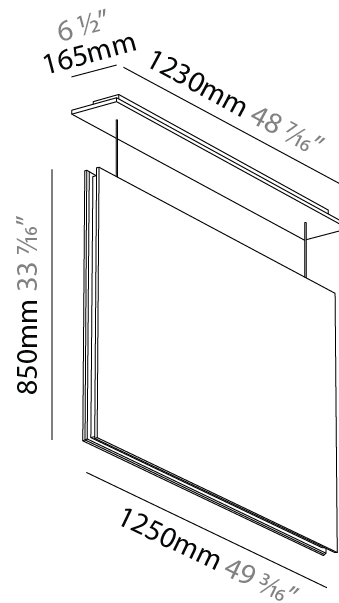

base number	LED	Color	Finish	Cable
	Dimming	Temperature	Options	Length

1. To build a product code in our configurator select the specify button on the base model # product page
2. To build a manual product code on this datasheet choose from the options listed below in blue font and add the suffix to the base model #

GENERAL

Series: Lullaby
Brand: Prolicht
Division: Architectural
Mounting Type: Suspension
Mounting Location: Ceiling
Subcategory: Acoustic

PHYSICAL

Shape: Rectangle
Length (mm): 1250
Length (in): 49 3/16
Width (mm): 50
Width (in): 1 15/16
Height (mm): 850
Height (in): 33 7/16
Light Distribution: Direct
Fixture Finish: ANC / ASH / BNA / BTC / BZE / CEL / EGG / EVG / FOG / FOS / FST / FUA / IRI / IRO / KHA / LIC / LIM / MER / MSN / MUS / ONX / PEA / PLU / POL / PPY / RAY / ROY / RST / STE / SWD / TAN / TAU
Fixture Material: Aluminum
Cable Details: 2,000mm / 6,000mm Transparent Cable

ELECTRICAL

Lamp Type: LED
Input Wattage (W): 26
Total Output Wattage (W): 23.7
Dimming: Non-Dimmable / 0-10V Dimming
Driver Included: Yes
Driver Location: Integrated
Driver Type: Constant Current - Universal
Driver Class: Class 2
Input Voltage (V): 120 - 277

LED

Color Temperature (°K): 2700 / 3000 / 3500 / 4000
Max. Delivered Lumen (lm): 3432 / 3482 / 3515 / 3582
Nominal Lumen (lm): 4100 / 4160 / 4200 / 4280
CRI: >90 CRI
Lamp Life (hrs): 80000

OPTICAL

Beam Angle: 80

RATINGS AND CERTIFICATIONS

Certified By: Certified for North American Standards
IP rating: IP20