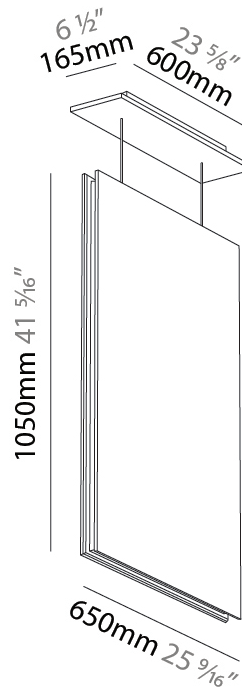

1. To build a product code in our configurator select the specify button on the base model # product page
2. To build a manual product code on this datasheet choose from the options listed below in blue font and add the suffix to the base model #

GENERAL

Series: Lullaby
Brand: Prolicht
Division: Architectural
Mounting Type: Suspension
Mounting Location: Ceiling
Subcategory: Acoustic

PHYSICAL

Shape: Rectangle
Length (mm): 650
Length (in): 25 ⁵/₁₆
Width (mm): 50
Width (in): 1 ¹⁵/₁₆
Height (mm): 1050
Height (in): 41 ⁵/₁₆
Light Distribution: Direct
Fixture Finish: ANC / ASH / BNA / BTC / BZE / CEL / EGG / EVG / FOG / FOS / FST / FUA / IRI / IRO / KHA / LIC / LIM / MER / MSN / MUS / ONX / PEA / PLU / POL / PPY / RAY / ROY / RST / STE / SWD / TAN / TAU
Fixture Material: Aluminum
Cable Details: 2,000mm / 6,000mm Transparent Cable

ELECTRICAL

Lamp Type: LED (Zhaga Standard)
Input Wattage (W): 13
Total Output Wattage (W): 11.8
Dimming: Non-Dimmable / 0-10V Dimming
Driver Included: Yes
Driver Location: Integrated
Driver Type: Constant Current - Universal
Driver Class: Class 2
Input Voltage (V): 120 - 277

LED

Color Temperature (°K): 2700 / 3000 / 3500 / 4000
Max. Delivered Lumen (lm): 1716 / 1741 / 1758 / 1791
Nominal Lumen (lm): 2050 / 2080 / 2100 / 2140
CRI: >90 CRI
Lamp Life (hrs): 80000

OPTICAL

Beam Angle: 80

RATINGS AND CERTIFICATIONS

Certified By: Certified for North American Standards
IP rating: IP20