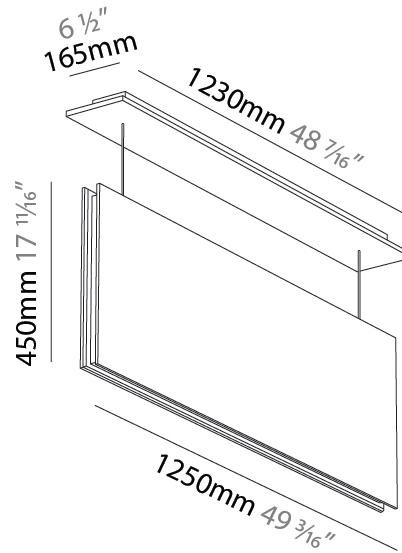

1. To build a product code in our configurator select the specify button on the base model # product page
2. To build a manual product code on this datasheet choose from the options listed below in blue font and add the suffix to the base model #

GENERAL

Series: Lullaby
Brand: Prolicht
Division: Architectural
Mounting Type: Suspension
Mounting Location: Ceiling
Subcategory: Acoustic

PHYSICAL

Shape: Rectangle
Length (mm): 1250
Length (in): 49 ³/₁₆
Width (mm): 50
Width (in): 1 ¹⁵/₁₆
Height (mm): 450
Height (in): 17 ¹¹/₁₆
Light Distribution: Direct
Fixture Finish: ANC / ASH / BNA / BTC / BZE / CEL / EGG / EVG / FOG / FOS / FST / FUA / IRI / IRO / KHA / LIC / LIM / MER / MSN / MUS / ONX / PEA / PLU / POL / PPY / RAY / ROY / RST / STE / SWD / TAN / TAU
Fixture Material: Aluminum
Cable Details: 2,000mm / 6,000mm Transparent Cable

ELECTRICAL

Lamp Type: LED
Input Wattage (W): 26
Total Output Wattage (W): 23.7
Dimming: Non-Dimmable / 0-10V Dimming
Driver Included: Yes
Driver Location: Integrated
Driver Type: Constant Current - Universal
Driver Class: Class 2
Input Voltage (V): 120 - 277

LED

Color Temperature (°K): 2700 / 3000 / 3500 / 4000
Max. Delivered Lumen (lm): 3432 / 3482 / 3515 / 3582
Nominal Lumen (lm): 4100 / 4160 / 4200 / 4280
CRI: >90 CRI
Lamp Life (hrs): 80000

OPTICAL

Beam Angle: 80

RATINGS AND CERTIFICATIONS

Certified By: Certified for North American Standards
IP rating: IP20