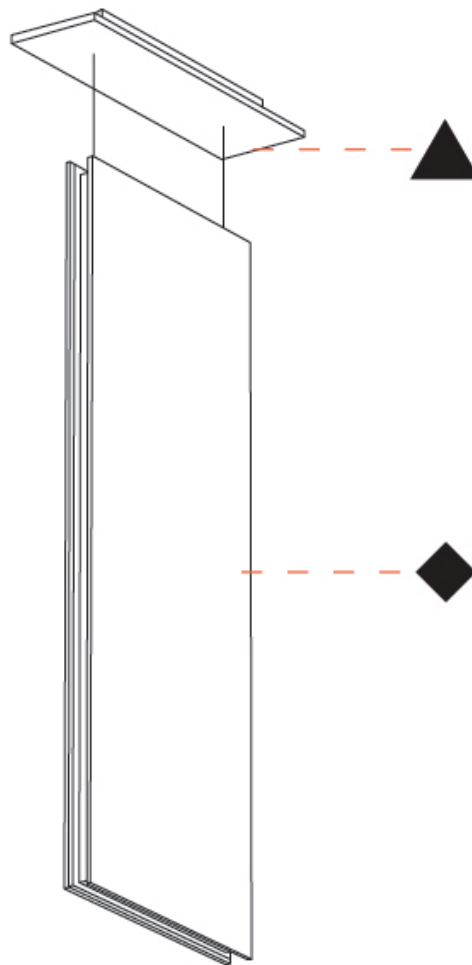

A300675-

PROJECT

TYPE

SPECIFIER

QUANTITY

DATE

A