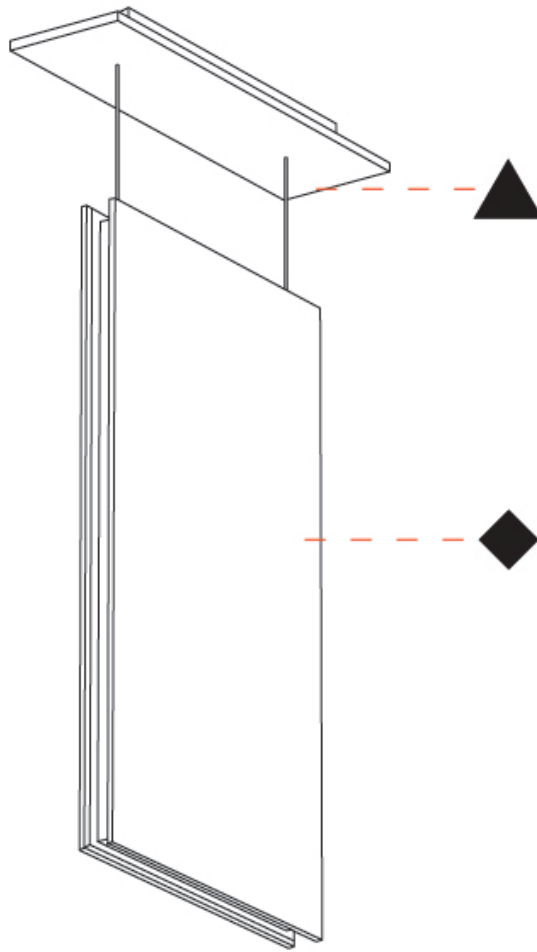

A300695-

PROJECT

TYPE

SPECIFIER

QUANTITY

DATE

A