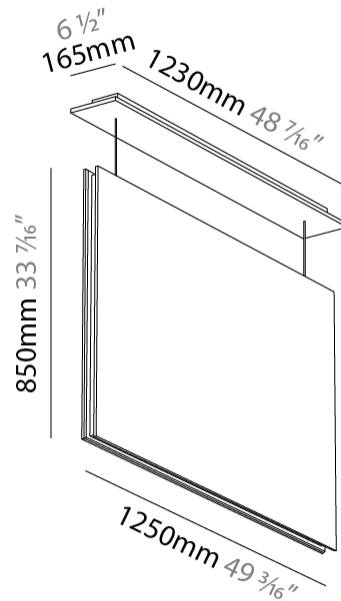

base number   LED   Color   Finish   Cable
Dimming   Temperature   Options   Length

1. To build a product code in our configurator select the specify button on the base model # product page
2. To build a manual product code on this datasheet choose from the options listed below in blue font and add the suffix to the base model #

GENERAL

Series: Lullaby
Brand: Prolicht
Division: Architectural
Mounting Type: Suspension
Mounting Location: Ceiling
Subcategory: Acoustic

PHYSICAL

Shape: Rectangle
Length (mm): 1250
Length (in): 49 ³/₁₆
Width (mm): 50
Width (in): 1 ¹⁵/₁₆
Height (mm): 850
Height (in): 33 ⁷/₁₆
Light Distribution: Direct
Fixture Finish: ANC / ASH / BNA / BTC / BZE / CEL / EGG / EVG / FOG / FOS / FST / FUA / IRI / IRO / KHA / LIC / LIM / MER / MSN / MUS / ONX / PEA / PLU / POL / PPY / RAY / ROY / RST / STE / SWD / TAN / TAU
Fixture Material: Aluminum
Cable Details: 2,000mm / 6,000mm Transparent Cable

ELECTRICAL

Lamp Type: LED
Input Wattage (W): 26
Total Output Wattage (W): 23.7
Dimming: Non-Dimmable / 0-10V Dimming
Driver Included: Yes
Driver Location: Integrated
Driver Type: Constant Current - Universal
Driver Class: Class 2
Input Voltage (V): 120 - 277

LED

Color Temperature (°K): 2700 / 3000 / 3500 / 4000
Max. Delivered Lumen (lm): 3432 / 3482 / 3515 / 3582
Nominal Lumen (lm): 4100 / 4160 / 4200 / 4280
CRI: >90 CRI
Lamp Life (hrs): 80000

OPTICAL

Beam Angle: 80

RATINGS AND CERTIFICATIONS

Certified By: Certified for North American Standards
IP rating: IP20