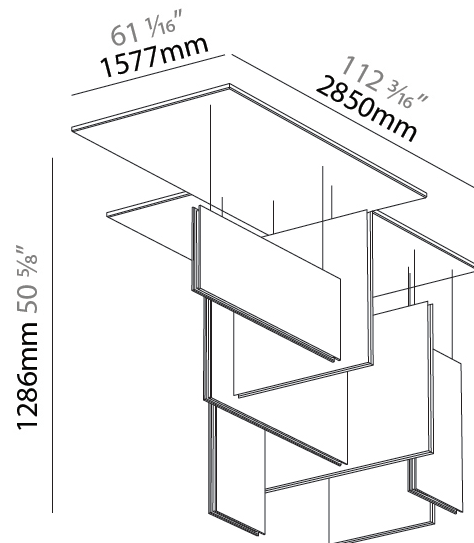

base number   LED   Color   Finish   Cable
Dimming   Temperature   Options   Length

1. To build a product code in our configurator select the specify button on the base model # product page
2. To build a manual product code on this datasheet choose from the options listed below in blue font and add the suffix to the base model #

GENERAL

Series: Lullaby
Brand: Prolicht
Division: Architectural
Mounting Type: Suspension
Mounting Location: Ceiling
Subcategory: Acoustic

PHYSICAL

Shape: Rectangle
Length (mm): 2250
Length (in): 88 ³/₁₆
Width (mm): 50
Width (in): 1 ¹⁵/₁₆
Height (mm): 450
Height (in): 17 ¹/₁₆
Light Distribution: Direct
Fixture Finish: ANC / ASH / BNA / BTC / BZE / CEL / EGG / EVG / FOG / FOS / FST / FUA / IRI / IRO / KHA / LIC / LIM / MER / MSN / MUS / ONX / PEA / PLU / POL / PPY / RAY / ROY / RST / STE / SWD / TAN / TAU
Fixture Material: Aluminum
Cable Details: 2,000mm / 6,000mm Transparent Cable

ELECTRICAL

Lamp Type: LED
Input Wattage (W): 47
Total Output Wattage (W): 42.7
Dimming: Non-Dimmable / 0-10V Dimming
Driver Included: Yes
Driver Location: Integrated
Driver Type: Constant Current - Universal
Driver Class: Class 2
Input Voltage (V): 120 - 277

LED

Color Temperature (°K): 2700 / 3000 / 3500 / 4000
Max. Delivered Lumen (lm): 6286 / 6378 / 6445 / 6562
Nominal Lumen (lm): 7510 / 7620 / 7700 / 7840
CRI: >90 CRI
Lamp Life (hrs): 80000

OPTICAL

Beam Angle: 80

RATINGS AND CERTIFICATIONS

Certified By: Certified for North American Standards
IP rating: IP20