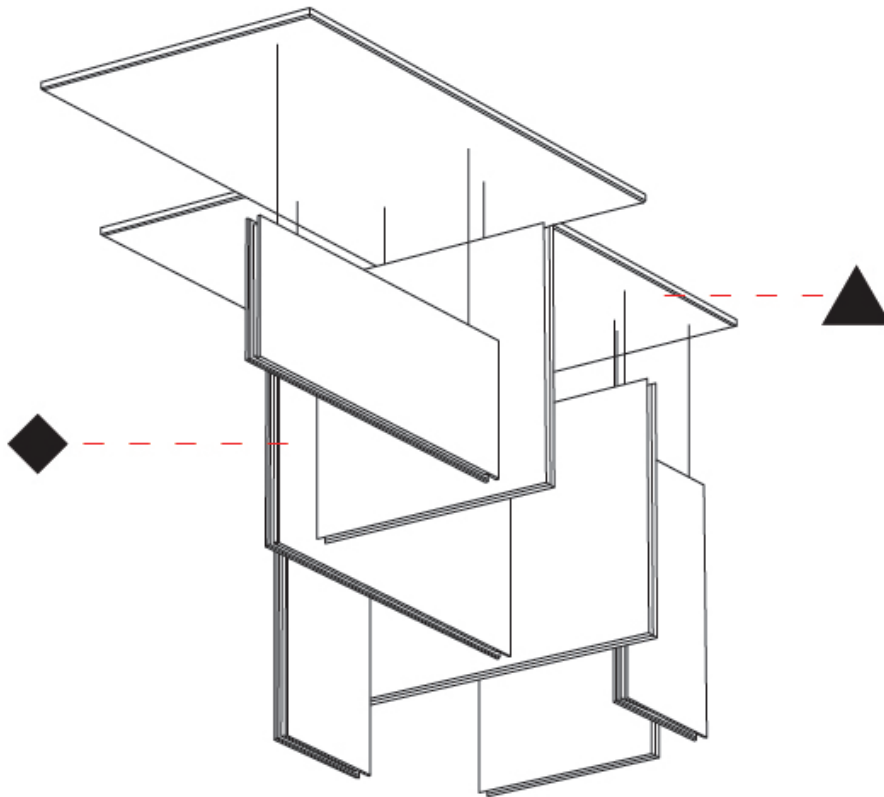

A300698-

PROJECT

TYPE

SPECIFIER

QUANTITY

DATE