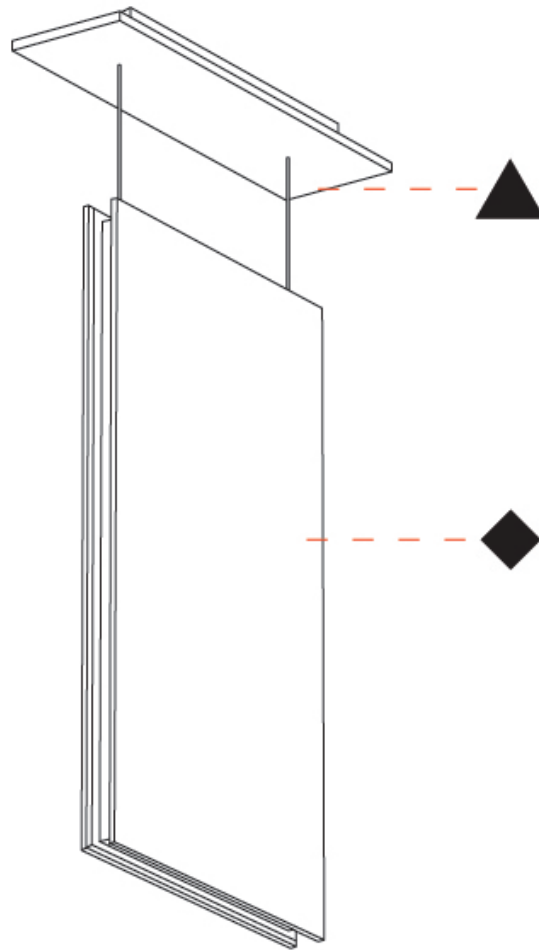

A300917-

PROJECT

TYPE

SPECIFIER

QUANTITY

DATE

A