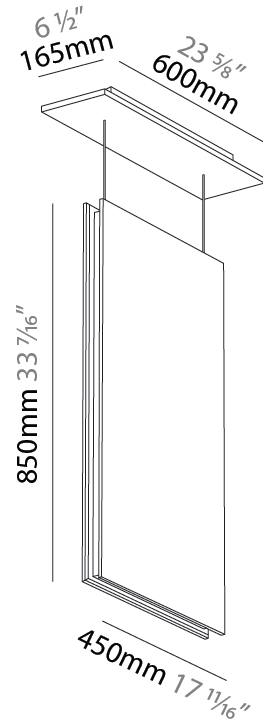

A300917-

base number	LED Dimming	Color Temperature	Acoustic Options	Cable Length

1. To build a product code in our configurator select the specify button on the base model # product page
2. To build a manual product code on this datasheet choose from the options listed below in blue font and add the suffix to the base model #

GENERAL

Series: Lullaby
Partner: Prolicht
Division: Architectural
Installation: Suspension
Product Type: Acoustic
Mounting Location: Ceiling
Light Distribution: Direct

PHYSICAL

Shape: Rectangle
Length (mm): 450
Length (in): 17 11/16
Width (mm): 50
Width (in): 1 5/16
Height (mm): 850
Height (in): 33 7/16
Holder Finish: BLK
Acoustic Finish: SFW / CYW / SEE / SYN / MTS / PMB / TTN / CYB / STO / DPE / BES / SHB / ARE / ANE / VRD / CRF
Fixture Material: Aluminum
Primary Material: Acoustic
Cable Details: 2000mm / 6000mm Transparent Cable

ELECTRICAL

Lamp Type: LED
Input Wattage (W): 9
Total Output Wattage (W): 8.2
Dimming: Non-Dimming / 0-10V Dimming / Matter Dimming
Driver Included: Yes
Driver Location: Integrated
Driver Type: Constant Current - Universal
Driver Class: Class 2
Input Voltage (V): 120 - 277

LED

Color Temperature (°K): 2700 / 3000 / 3500 / 4000
Max. Delivered Lumen (lm): 1138 / 1155 / 1172 / 1189
Nominal Lumen (lm): 1360 / 1380 / 1400 / 1420
CRI: >90 CRI
Lamp Life (hrs): 80000

OPTICAL

Beam Angle: 80

RATINGS AND CERTIFICATIONS

Certified By: Certified for North American Standards
IP rating: IP20