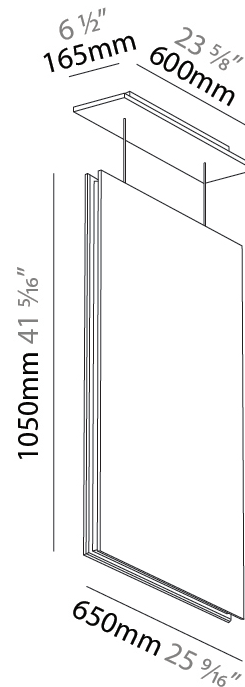

A300918-

base number   LED Dimming   Color Temperature   Acoustic Options   Cable Length

1. To build a product code in our configurator select the specify button on the base model # product page
2. To build a manual product code on this datasheet choose from the options listed below in blue font and add the suffix to the base model #

GENERAL

Series: Lullaby
Partner: Prolicht
Division: Architectural
Installation: Suspension
Product Type: Acoustic
Mounting Location: Ceiling
Light Distribution: Direct

PHYSICAL

Shape: Rectangle
Length (mm): 650
Length (in): 25 ⁵/₁₆
Width (mm): 50
Width (in): 1 ¹⁵/₁₆
Height (mm): 1050
Height (in): 41 ⁵/₁₆
Acoustic Finish: SFW / CYW / SEE / SYN / MTS / PMB / TTN / CYB / STO / DPE / BES / SHB / ARE / ANE / VRD / CRF
Fixture Material: Aluminum
Primary Material: Acoustic
[Cable Details: 2000mm / 6000mm Transparent Cable](#)

ELECTRICAL

Lamp Type: LED (Zhaga Standard)
Input Wattage (W): 13
Total Output Wattage (W): 11.8
[Dimming: Non-Dimmable / 0-10V Dimming](#)
Driver Included: Yes
Driver Location: Integrated
Driver Type: Constant Current - Universal
Driver Class: Class 2
Input Voltage (V): 120 - 277

LED

[Color Temperature (°K): 2700 / 3000 / 3500 / 4000](#)
Max. Delivered Lumen (lm): 1716 / 1741 / 1758 / 1791
Nominal Lumen (lm): 2050 / 2080 / 2100 / 2140
CRI: >90 CRI
Lamp Life (hrs): 80000

OPTICAL

Beam Angle: 80

RATINGS AND CERTIFICATIONS

Certified By: Certified for North American Standards
IP rating: IP20