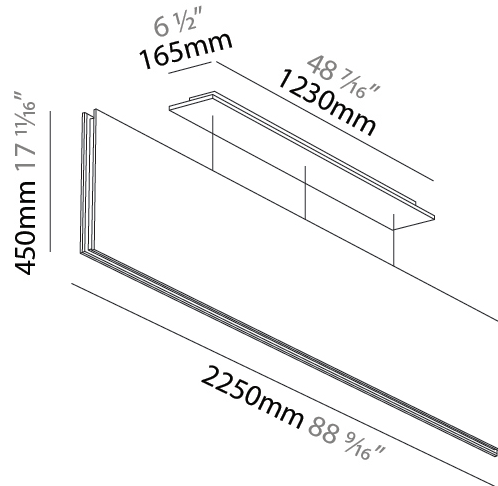

base number	LED Dimming	Color Temperature	Finish Options	Cable Length

1. To build a product code in our configurator select the specify button on the base model # product page
2. To build a manual product code on this datasheet choose from the options listed below in blue font and add the suffix to the base model #

GENERAL

Series: Lullaby
Brand: Prolicht
Division: Architectural
Mounting Type: Suspension
Mounting Location: Ceiling
Subcategory: Acoustic

PHYSICAL

Shape: Rectangle
Length (mm): 2250
Length (in): 88 ³/₁₆
Width (mm): 50
Width (in): 1 ¹⁵/₁₆
Height (mm): 450
Height (in): 17 ¹/₁₆
Light Distribution: Direct
Fixture Finish: ANC / ASH / BNA / BTC / BZE / CEL / EGG / EVG / FOG / FOS / FST / FUA / IRI / IRO / KHA / LIC / LIM / MER / MSN / MUS / ONX / PEA / PLU / POL / PPY / RAY / ROY / RST / STE / SWD / TAN / TAU
Fixture Material: Aluminum
Cable Details: 2,000mm / 6,000mm Transparent Cable

ELECTRICAL

Lamp Type: LED
Input Wattage (W): 47
Total Output Wattage (W): 42.7
Dimming: Non-Dimmable / 0-10V Dimming
Driver Included: Yes
Driver Location: Integrated
Driver Type: Constant Current - Universal
Driver Class: Class 2
Input Voltage (V): 120 - 277

LED

Color Temperature (°K): 2700 / 3000 / 3500 / 4000
Max. Delivered Lumen (lm): 6286 / 6378 / 6445 / 6562
Nominal Lumen (lm): 7510 / 7620 / 7700 / 7840
CRI: >90 CRI
Lamp Life (hrs): 80000

OPTICAL

Beam Angle: 80

RATINGS AND CERTIFICATIONS

Certified By: Certified for North American Standards
IP rating: IP20