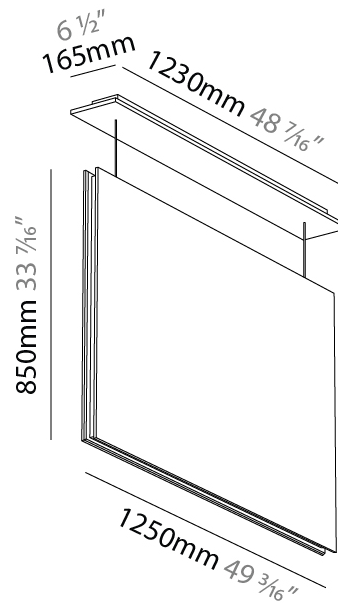

base number	LED Dimming	Color Temperature	Finish Options	Cable Length

1. To build a product code in our configurator select the specify button on the base model # product page
2. To build a manual product code on this datasheet choose from the options listed below in blue font and add the suffix to the base model #

GENERAL

Series: Lullaby
Brand: Prolicht
Division: Architectural
Mounting Type: Suspension
Mounting Location: Ceiling
Subcategory: Acoustic

PHYSICAL

Shape: Rectangle
Length (mm): 1250
Length (in): 49 ³/₁₆
Width (mm): 50
Width (in): 1 ¹⁵/₁₆
Height (mm): 850
Height (in): 33 ⁷/₁₆
Light Distribution: Direct
Fixture Finish: [ANC / ASH / BNA / BTC / BZE / CEL / EGG / EVG / FOG / FOS / FST / FUA / IRI / IRO / KHA / LIC / LIM / MER / MSN / MUS / ONX / PEA / PLU / POL / PPY / RAY / ROY / RST / STE / SWD / TAN / TAU](#)
Fixture Material: Aluminum
Cable Details: 2,000mm / 6,000mm Transparent Cable

ELECTRICAL

Lamp Type: LED
Input Wattage (W): 26
Total Output Wattage (W): 23.7
Dimming: [Non-Dimmable / 0-10V Dimming](#)
Driver Included: Yes
Driver Location: Integrated
Driver Type: Constant Current - Universal
Driver Class: Class 2
Input Voltage (V): 120 - 277

LED

Color Temperature (°K): [2700 / 3000 / 3500 / 4000](#)
Max. Delivered Lumen (lm): [3432 / 3482 / 3515 / 3582](#)
Nominal Lumen (lm): [4100 / 4160 / 4200 / 4280](#)
CRI: >90 CRI
Lamp Life (hrs): 80000

OPTICAL

Beam Angle: 80

RATINGS AND CERTIFICATIONS

Certified By: Certified for North American Standards
IP rating: IP20