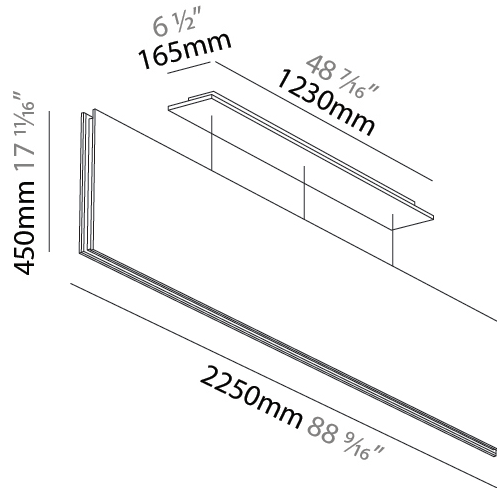

base number	LED Dimming	Color Temperature	Finish Options	Cable Length

1. To build a product code in our configurator select the specify button on the base model # product page
2. To build a manual product code on this datasheet choose from the options listed below in blue font and add the suffix to the base model #

GENERAL

Series: Lullaby
Brand: Prolicht
Division: Architectural
Mounting Type: Suspension
Mounting Location: Ceiling
Subcategory: Acoustic

PHYSICAL

Shape: Rectangle
Length (mm): 2250
Length (in): 88 ³/₁₆
Width (mm): 50
Width (in): 1 ¹⁵/₁₆
Height (mm): 450
Height (in): 17 ¹/₁₆
Light Distribution: Direct
Fixture Finish: ANC / ASH / BNA / BTC / BZE / CEL / EGG / EVG / FOG / FOS / FST / FUA / IRI / IRO / KHA / LIC / LIM / MER / MSN / MUS / ONX / PEA / PLU / POL / PPY / RAY / ROY / RST / STE / SWD / TAN / TAU
Fixture Material: Aluminum
Cable Details: 2,000mm / 6,000mm Transparent Cable

ELECTRICAL

Lamp Type: LED
Input Wattage (W): 47
Total Output Wattage (W): 42.7
Dimming: Non-Dimmable / 0-10V Dimming
Driver Included: Yes
Driver Location: Integrated
Driver Type: Constant Current - Universal
Driver Class: Class 2
Input Voltage (V): 120 - 277

LED

Color Temperature (°K): 2700 / 3000 / 3500 / 4000
Max. Delivered Lumen (lm): 6286 / 6378 / 6445 / 6562
Nominal Lumen (lm): 7510 / 7620 / 7700 / 7840
CRI: >90 CRI
Lamp Life (hrs): 80000

OPTICAL

Beam Angle: 80

RATINGS AND CERTIFICATIONS

Certified By: Certified for North American Standards
IP rating: IP20