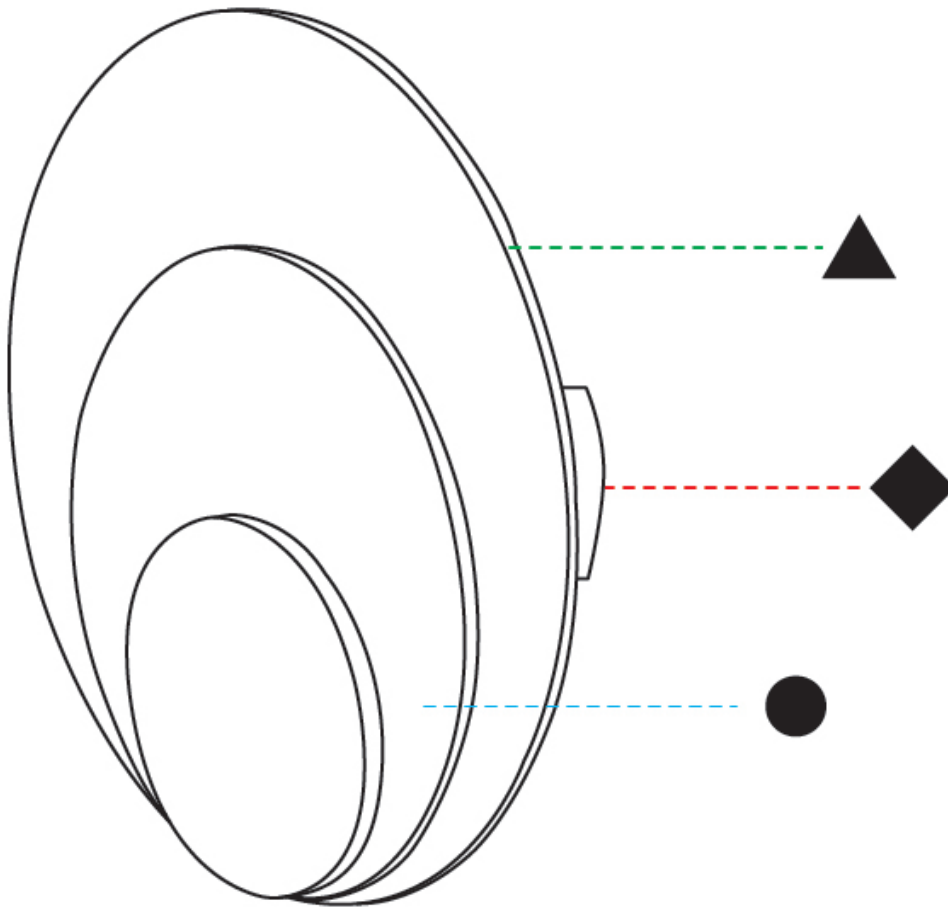

LUOMU 5 SURFACE

D72028-

PROJECT	_____
TYPE	_____
SPECIFIER	_____
QUANTITY	_____
DATE	_____

D