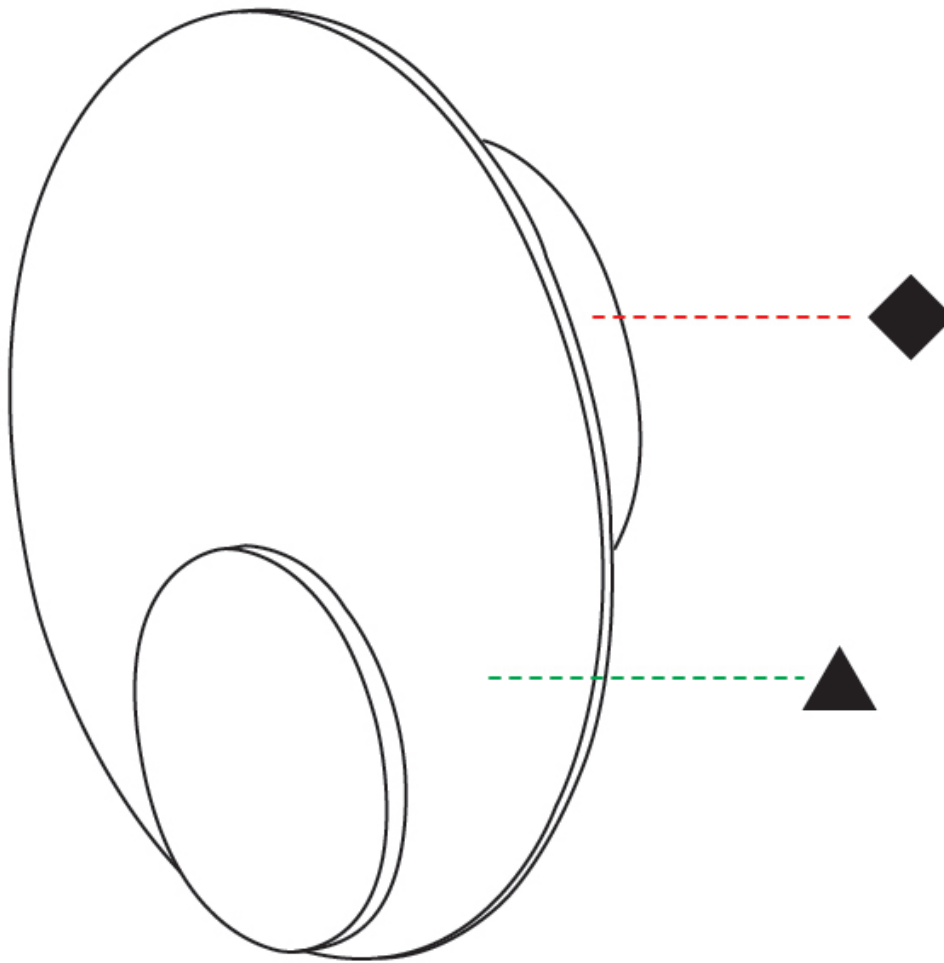

LUOMU 5 SURFACE

D72027-

PROJECT

TYPE

SPECIFIER

QUANTITY

DATE

D