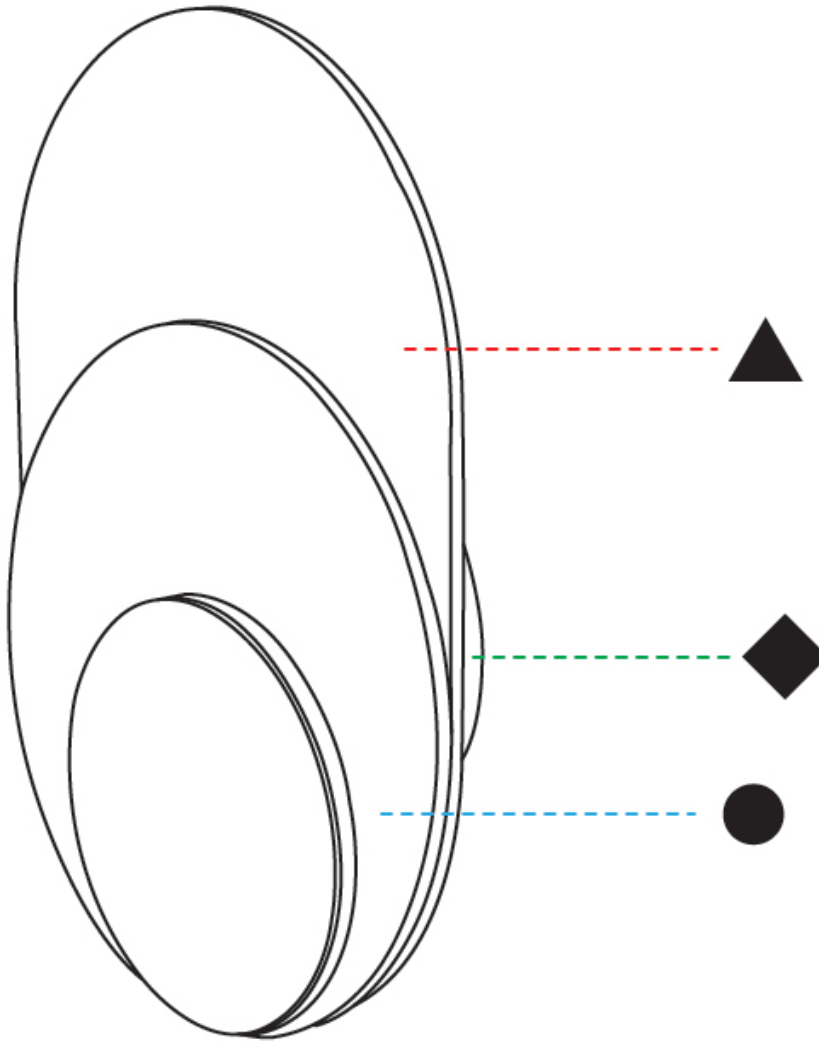

LUOMU 4 SURFACE

D72026-

PROJECT

TYPE

SPECIFIER

QUANTITY

DATE

D