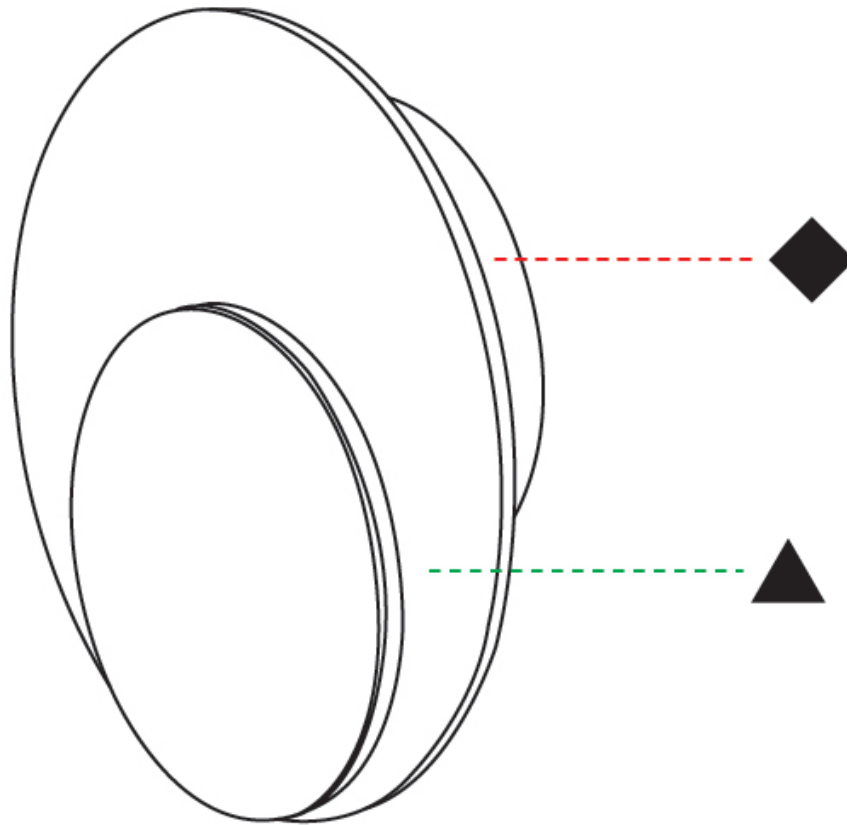

LUOMU 2 SURFACE

D72024-

PROJECT	_____
TYPE	_____
SPECIFIER	_____
QUANTITY	_____
DATE	_____

D