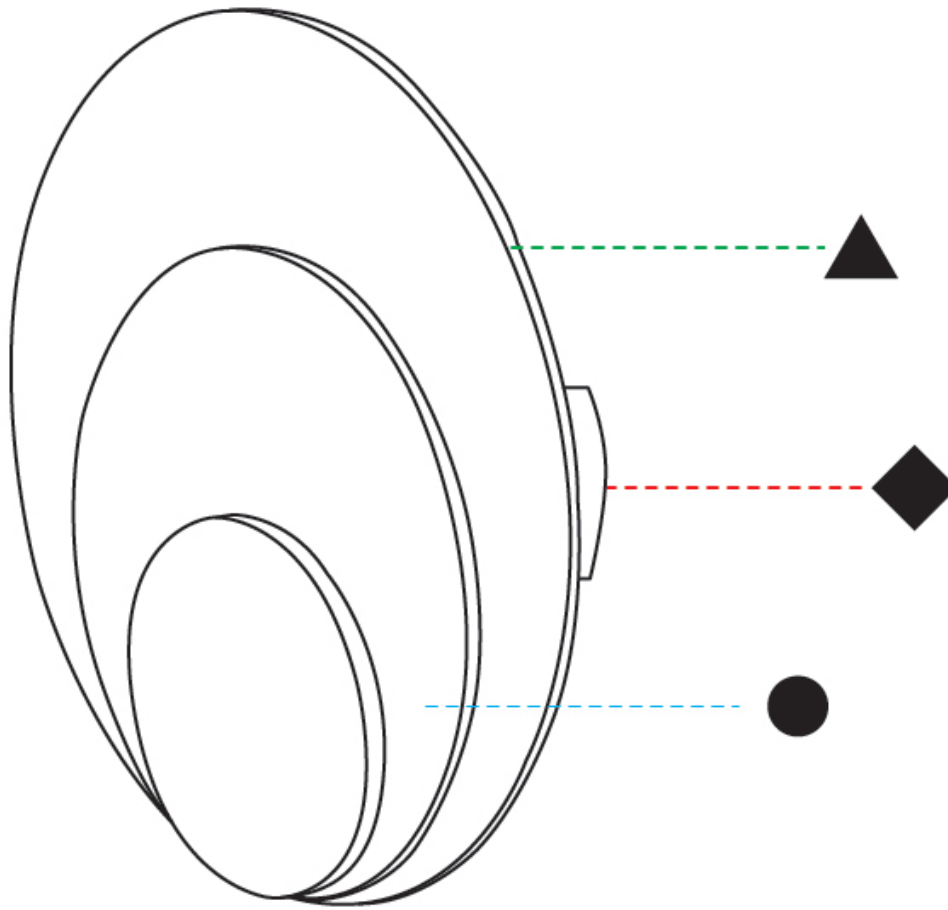

LUOMU 5 SURFACE

D72028-

PROJECT	_____
TYPE	_____
SPECIFIER	_____
QUANTITY	_____
DATE	_____

D