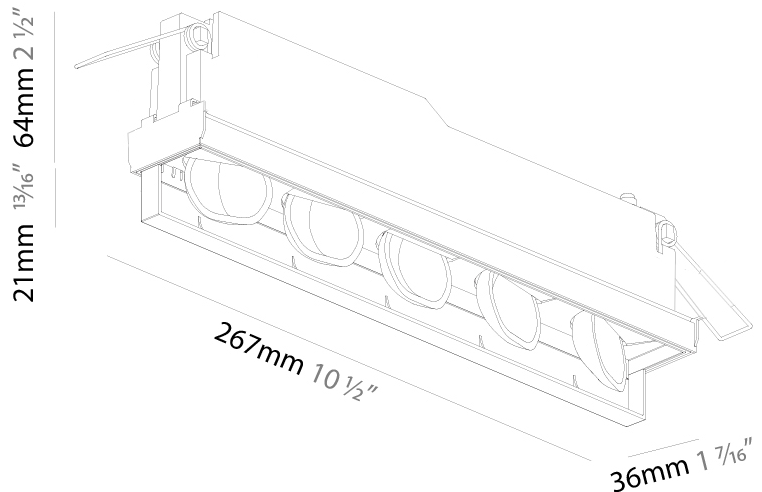

GENERAL

Series: Magiq
Subseries: Magiq Wallwash
Partner: Prolicht
Division: Architectural
Installation: Trimless
Product Type: Wallwash
Mounting Location: Ceiling
Light Distribution: Asymmetric

PHYSICAL

Shape: Rectangle
Length (mm): 267
Length (in): 10 1/2
Width (mm): 36
Width (in): 1 7/16
Height (mm): 64
Height (in): 2 1/2
Ceiling Thickness (mm): 12.5
Ceiling Thickness (in): 1/2
Min. Recessing Depth (mm): 100
Min. Recessing Depth (in): 3 15/16
Weight (kg): .943
Weight (lbs): 2.08
Fixture Material: Aluminum Die Cast
Cut-out Measurements: 273mm / 10 3/4" x 42mm / 1 5/8"

ELECTRICAL

Lamp Type: LED (Zhaga Standard)
Input Wattage (W): 33.4
Total Output Wattage (W): 29.6
Dimming: Tri-Mode (Non-Dimming and Phase Dimming (120Vac only) and 0-10V Dimming)
Driver Included: No
Driver Location: Remote
Driver Type: Constant Current - Universal
Driver Class: Class 1
Input Voltage (V): 120 - 277
Constant Current (MA): 500

LED

Number of LEDs: 5
Color Temperature (°K): 3500
Max. Delivered Lumen (lm): 2145
Nominal Lumen (lm): 2375
CRI: >90 CRI
Lamp Life (hrs): 50000

OPTICAL

Reflector: Asymmetric

RATINGS AND CERTIFICATIONS

Certified By: CSA Certified to UL and CSA Standards
IP rating: IP20