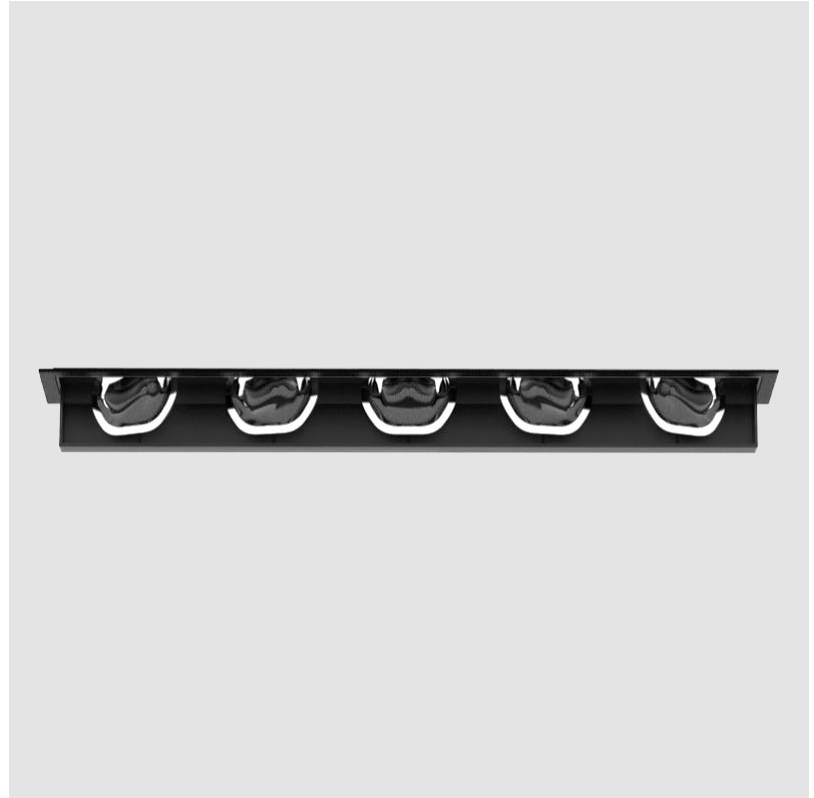

GENERAL

Series: Magiq
Subseries: Magiq Wallwash
Partner: Prolicht
Division: Architectural
Installation: Trimless
Product Type: Wallwash
Mounting Location: Ceiling
Light Distribution: Asymmetric

PHYSICAL

Shape: Rectangle
Length (mm): 267
Length (in): 10 1/2
Width (mm): 36
Width (in): 1 7/16
Height (mm): 64
Height (in): 2 1/2
Ceiling Thickness (mm): 12.5
Ceiling Thickness (in): 1/2
Min. Recessing Depth (mm): 100
Min. Recessing Depth (in): 3 15/16
Weight (kg): .943
Weight (lbs): 2.08
Fixture Material: Aluminum Die Cast
Cut-out Measurements: 273mm / 10 3/4" x 42mm / 1 5/8"

ELECTRICAL

Lamp Type: LED (Zhaga Standard)
Input Wattage (W): 33.4
Total Output Wattage (W): 29.6
Dimming: Tri-Mode (Non-Dimming and Phase Dimming (120Vac only) and 0-10V Dimming)
Driver Included: No
Driver Location: Remote
Driver Type: Constant Current - Universal
Driver Class: Class 1
Input Voltage (V): 120 - 277
Constant Current (MA): 500

LED

Number of LEDs: 5
Color Temperature (°K): 3500
Max. Delivered Lumen (lm): 2145
Nominal Lumen (lm): 2375
CRI: >90 CRI
Lamp Life (hrs): 50000

OPTICAL

Reflector: Asymmetric

RATINGS AND CERTIFICATIONS

Certified By: CSA Certified to UL and CSA Standards
IP rating: IP20