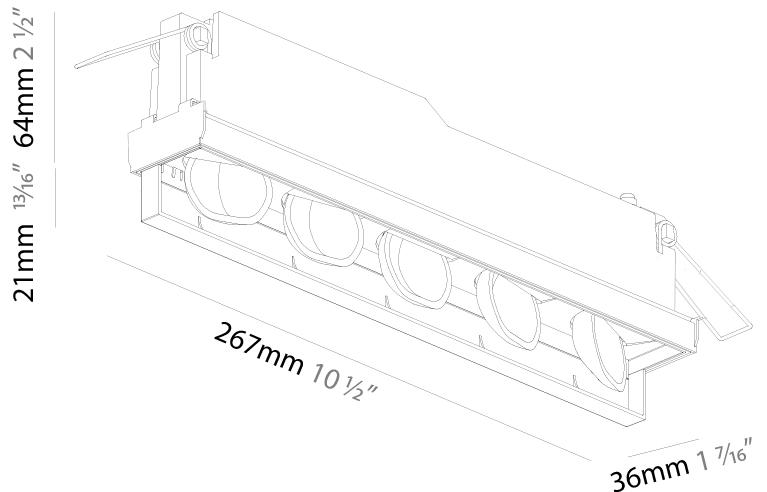

Shape: Rectangle
 Length (mm): 267
 Length (in): 10 1/2
 Width (mm): 36
 Width (in): 1 7/16
 Height (mm): 64
 Height (in): 2 1/2
 Ceiling Thickness (mm): 12.5
 Ceiling Thickness (in): 1/2
 Min. Recessing Depth (mm): 100
 Min. Recessing Depth (in): 3 15/16
 Weight (kg): .943
 Weight (lbs): 2.08
 Fixture Material: Aluminum Die Cast
 Cut-out Measurements: 273mm / 10 3/4" x 42mm / 1 5/8"

Certified By: CSA Certified to UL and CSA Standards
 IP rating: IP20

100mm
3 15/16"

12 1/2 mm
1/2"

270mm x 38mm
10 5/8" x 1 1/2"

MAGIQ WALLWASH TRIMLESS

A35139- : A35139-40K-02

base number

PROJECT

Shape: Rectangle
 Length (mm): 267
 Length (in): 10 1/2
 Width (mm): 36
 Width (in): 1 1/16
 Height (mm): 64
 Height (in): 2 1/2
 Ceiling Thickness (mm): 12.5
 Ceiling Thickness (in): 1/2
 Min. Recessing Depth (mm): 100
 Min. Recessing Depth (in): 3 15/16
 Weight (kg): .943
 Weight (lbs): 2.08
 Fixture Material: Aluminum Die Cast
 Cut-out Measurements: 273mm / 10 3/4" x 42mm / 1 5/8"