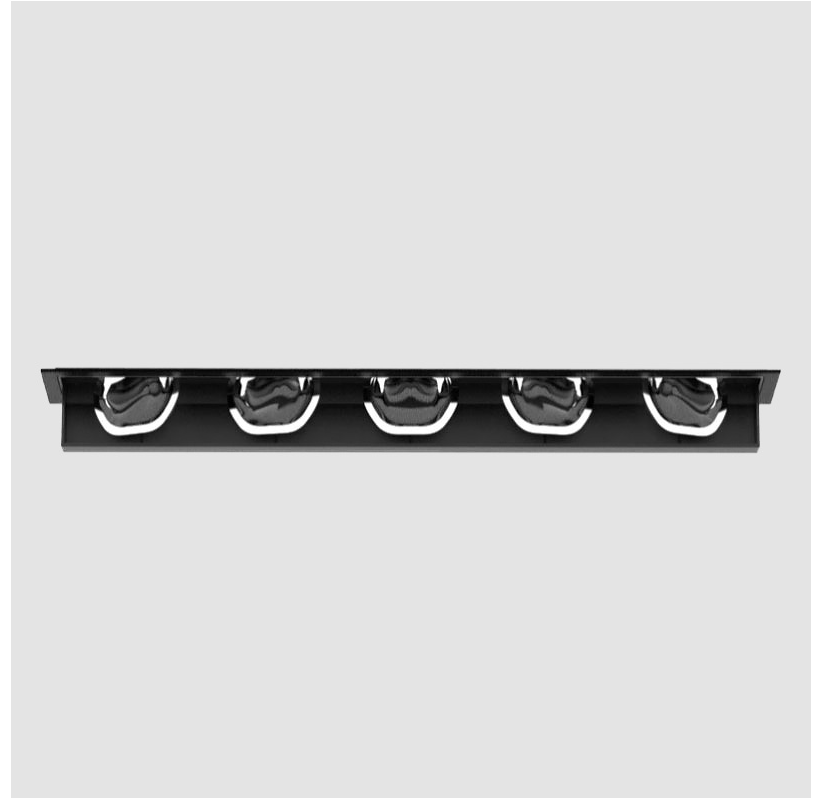

GENERAL

Series: Magiq
Subseries: Magiq Wallwash
Partner: Prolicht
Division: Architectural
Installation: Trimless
Product Type: Wallwash
Mounting Location: Ceiling
Light Distribution: Asymmetric

PHYSICAL

Shape: Rectangle
Length (mm): 267
Length (in): 10 1/2
Width (mm): 36
Width (in): 1 1/16
Height (mm): 64
Height (in): 2 1/2
Ceiling Thickness (mm): 12.5
Ceiling Thickness (in): 1/2
Min. Recessing Depth (mm): 100
Min. Recessing Depth (in): 3 15/16
Weight (kg): .943
Weight (lbs): 2.08
Fixture Material: Aluminum Die Cast
Cut-out Measurements: 273mm / 10 3/4" x 42mm / 1 5/8"

ELECTRICAL

Lamp Type: LED (Zhaga Standard)
Input Wattage (W): 33.4
Total Output Wattage (W): 29.6
Dimming: Tri-Mode (Non-Dimming and Phase Dimming (120Vac only) and 0-10V Dimming)
Driver Included: No
Driver Location: Remote
Driver Type: Constant Current - Universal
Driver Class: Class 1
Input Voltage (V): 120 - 277
Constant Current (MA): 500

LED

Number of LEDs: 5
Color Temperature (°K): 4000
Max. Delivered Lumen (lm): 2443
Nominal Lumen (lm): 2705
CRI: >90 CRI
Lamp Life (hrs): 50000

OPTICAL

Reflector: Asymmetric

RATINGS AND CERTIFICATIONS

Certified By: CSA Certified to UL and CSA Standards
IP rating: IP20

100mm
3 15/16"

12 1/2 mm
1/2"

270mm x 38mm
10 5/8" x 1 1/2"