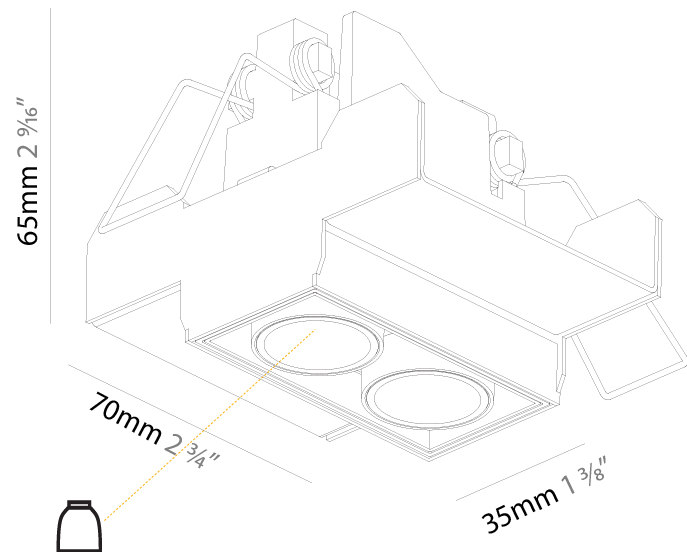

GENERAL

Series: Magiq
Subseries: Magiq 2 Cell
Partner: Prolicht
Division: Architectural
Installation: Trimless
Product Type: Downlight
Mounting Location: Ceiling
Light Distribution: Downlight

PHYSICAL

Aperture Sizes - Downlights: 1"
Shape: Rectangle
Length (mm): 70
Length (in): 2 ¾"
Width (mm): 35
Width (in): 1 ⅜"
Height (mm): 65
Height (in): 2 ⅞"
Ceiling Thickness (mm): 12.5
Ceiling Thickness (in): 1/2
Min. Recessing Depth (mm): 100
Min. Recessing Depth (in): 3 ⅞"
Weight (kg): 0.241
Weight (lbs): 0.53
Fixture Finish: BLK / WHI
Fixture Material: Aluminum Die Cast
Cut-out Measurements: 82mm / 3 1/4" x 42mm / 1 5/8"
Upon Request: Unique Ceiling Thickness

ELECTRICAL

Lamp Type: LED (Zhaga Standard)
Input Wattage (W): 9
Total Output Wattage (W): 8.2
Dimming: Tri-Mode (Non-Dimming and Phase Dimming (120Vac only) and 0-10V Dimming)
Driver Included: No
Driver Location: Remote
Driver Type: Constant Current - Universal
Driver Class: Class 2
Input Voltage (V): 120 - 277
Constant Current (MA): 1050

LED

Number of LEDs: 2
Color Temperature (°K): 2700 / 3000 / 3500 / 4000
Max. Delivered Lumen (lm): 314 / 342 / 350 / 357
Nominal Lumen (lm): 440 / 480 / 490 / 500
CRI: >90 CRI
Lamp Life (hrs): 50000
Upon Request: Special Color Temperature

OPTICAL

Reflector: 8 / 18 / 34
Upon Request: Special Beam Angles

RATINGS AND CERTIFICATIONS

Certified By: CSA Certified to UL and CSA Standards
IP rating: IP20