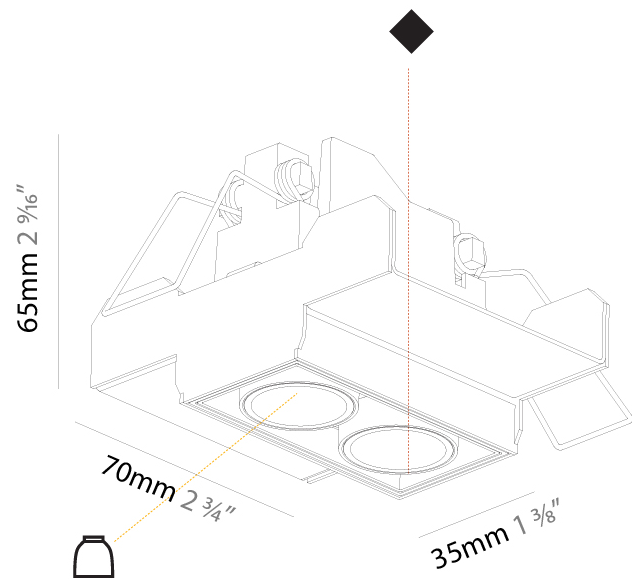

ELECTRICAL

Lamp Type: LED (Zhaga Standard)
Input Wattage (W): 7.7
Total Output Wattage (W): 6.6
Dimming: Tri-Mode (Non-Dimming and Phase Dimming (120Vac only) and 0-10V Dimming)
Driver Included: No
Driver Location: Remote
Driver Type: Constant Current - Universal
Driver Class: Class 2
Input Voltage (V): 120 - 277
Constant Current (MA): 1050

LED

Number of LEDs: 2
Color Temperature (°K): 2700 / 3000 / 3500 / 4000
Max. Delivered Lumen (lm): 319 / 348 / 356 / 363
Nominal Lumen (lm): 440 / 480 / 490 / 500
CRI: >90 CRI
Lamp Life (hrs): 50000
Upon Request: Special Color Temperature

OPTICAL

Reflector: 8 / 18 / 34
Upon Request: Special Beam Angles

RATINGS AND CERTIFICATIONS

Zaneen Group Inc. © 2026, 1 800 388 3382, F 416-247-9319, www.zaneen.com

Certified by CSA Certified, ETL and CEM Standards

For assistance on 'custom' specifications, contact zteam@zaneen.com.

In an effort to supply the best product, we reserve the right to change specifications or materials without notice. The most recent specification sheets are found at zaneen.com