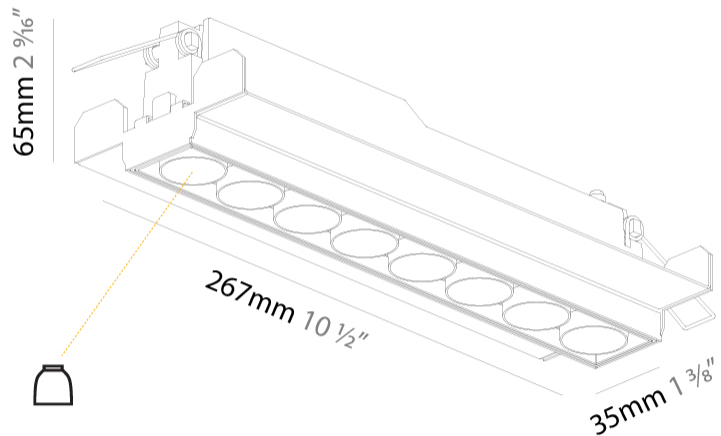

GENERAL

Series: Magiq
Subseries: Magiq 8 Cell
Partner: Prolicht
Division: Architectural
Installation: Trimless
Product Type: Downlight
Mounting Location: Ceiling

PHYSICAL

Aperture Sizes - Downlights: 1"
Shape: Rectangle
Length (mm): 267
Length (in): 10 1/2"
Width (mm): 35
Width (in): 1 3/8"
Height (mm): 64
Height (in): 2 1/2"
Ceiling Thickness (mm): 12.5
Ceiling Thickness (in): 1/2"
Min. Recessing Depth (mm): 100
Min. Recessing Depth (in): 3 15/16"
Weight (kg): 0.737
Weight (lbs): 1.61
Fixture Finish: BLK / WHI
Fixture Material: Aluminum Die Cast
Cut-out Measurements: 272mm / 10 11/16" x 42mm / 1 5/8"
Upon Request: Unique Ceiling Thickness

ELECTRICAL

Lamp Type: LED (Zhaga Standard)
Input Wattage (W): 30.2
Total Output Wattage (W): 25.9
Dimming: Tri-Mode (Non-Dimming and Phase Dimming (120Vac only) and 0-10V Dimming)
Driver Included: No
Driver Location: Remote
Driver Type: Constant Current - Universal
Driver Class: Class 2
Input Voltage (V): 120 - 277
Constant Current (MA): 1050

LED

Number of LEDs: 8
Color Temperature (°K): 2700 / 3000 / 3500 / 4000
Max. Delivered Lumen (lm): 1560 / 1700 / 1725 / 1760
CRI: >90 CRI
Lamp Life (hrs): 50000
Upon Request: Special Color Temperature

OPTICAL

Reflector: 8 / 14 / 34
Upon Request: Special Beam Angles

RATINGS AND CERTIFICATIONS

Certified By: CSA Certified to UL and CSA Standards
IP rating: IP20