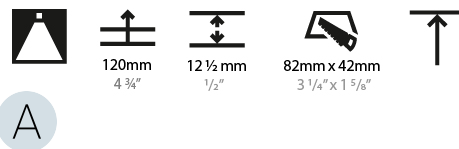

GENERAL

Series: Magiq
Subseries: Magiq 2 Cell
Partner: Prolicht
Division: Architectural
Installation: Trimless
Product Type: Downlight
Mounting Location: Ceiling
Light Distribution: Downlight

PHYSICAL

Aperture Sizes - Downlights: 1"
Shape: Rectangle
Length (mm): 70
Length (in): 2 ¾"
Width (mm): 35
Width (in): 1 ⅜"
Height (mm): 65
Height (in): 2 ⅞"
Ceiling Thickness (mm): 12.5
Ceiling Thickness (in): 1/2
Min. Recessing Depth (mm): 100
Min. Recessing Depth (in): 3 ⅞"
Weight (kg): 0.241
Weight (lbs): 0.53
Fixture Finish: BLK / WHI
Fixture Material: Aluminum Die Cast
Cut-out Measurements: 82mm / 3 1/4" x 42mm / 1 5/8"
Upon Request: Unique Ceiling Thickness

ELECTRICAL

Lamp Type: LED (Zhaga Standard)
Input Wattage (W): 9
Total Output Wattage (W): 8.2
Dimming: Tri-Mode (Non-Dimming and Phase Dimming (120Vac only) and 0-10V Dimming)
Driver Included: No
Driver Location: Remote
Driver Type: Constant Current - Universal
Driver Class: Class 2
Input Voltage (V): 120 - 277
Constant Current (MA): 1050

LED

Number of LEDs: 2
Color Temperature (°K): 2700 / 3000 / 3500 / 4000
Max. Delivered Lumen (lm): 314 / 342 / 350 / 357
Nominal Lumen (lm): 440 / 480 / 490 / 500
CRI: >90 CRI
Lamp Life (hrs): 50000
Upon Request: Special Color Temperature

OPTICAL

Reflector: 8 / 18 / 34
Upon Request: Special Beam Angles

RATINGS AND CERTIFICATIONS

Certified By: CSA Certified to UL and CSA Standards
IP rating: IP20