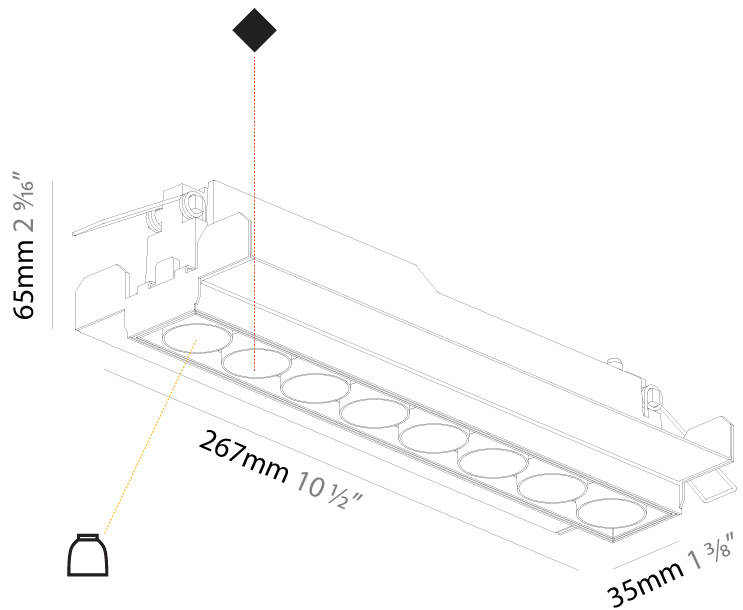

#### PHYSICAL

Aperture Sizes - Downlights: 1"  
 Shape: Rectangle  
 Length (mm): 267  
 Length (in): 10 1/2"  
 Width (mm): 35  
 Width (in): 1 3/8"  
 Height (mm): 65  
 Height (in): 2 9/16"  
 Ceiling Thickness (mm): 12.5  
 Ceiling Thickness (in): 1/2"  
 Min. Recessing Depth (mm): 100  
 Min. Recessing Depth (in): 3 15/16"  
 Weight (kg): 0.737  
 Weight (lbs): 1.61  
 Fixture Finish: SSR / BKV / CWI / CRY / HAB / UFT / ITA / RUA / FTG / MYG / LOD / PUS / FRO / FUP / KIA / POP / BLS / SPG / MEY / GOH / CHC / COM / ABZ / JAG / OBR / MOS / ROR  
 Holder Finish: WHI / BLK  
 Fixture Material: Aluminum Die Cast  
 Cut-out Measurements: 273mm / 10 3/4" x 42mm / 1 5/8"  
 Upon Request: Unique Ceiling Thickness

DATE

100mm  
3 15/16"

12 1/2 mm  
1/2"

272mm x 42mm  
10 11/16" x 1 5/8"