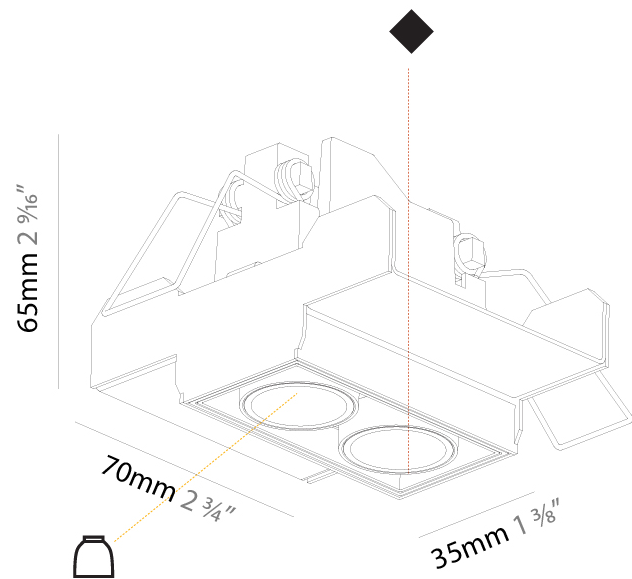

ELECTRICAL

Lamp Type: LED (Zhaga Standard)
Input Wattage (W): 7.7
Total Output Wattage (W): 6.6
Dimming: Tri-Mode (Non-Dimming and Phase Dimming (120Vac only) and 0-10V Dimming)
Driver Included: No
Driver Location: Remote
Driver Type: Constant Current - Universal
Driver Class: Class 2
Input Voltage (V): 120 - 277
Constant Current (MA): 1050

LED

Number of LEDs: 2
Color Temperature (°K): 2700 / 3000 / 3500 / 4000
Max. Delivered Lumen (lm): 319 / 348 / 356 / 363
Nominal Lumen (lm): 440 / 480 / 490 / 500
CRI: >90 CRI
Lamp Life (hrs): 50000
Upon Request: Special Color Temperature

OPTICAL

Reflector: 8 / 18 / 34
Upon Request: Special Beam Angles

RATINGS AND CERTIFICATIONS

Certified By: CSA Certified to UL and CSA Standards
Zaneen Lighting Inc. © 2024. 11801-306-3389, F-416-247-9349, www.zaneen.com

For international specifications by adding 'INT' at the end of the existing Model #. For assistance on 'custom' specifications, contact zteam@zaneen.com. In a constant effort to supply the best product, we reserve the right to change specifications or materials without notice. The most recent specification sheets are found at zaneen.com