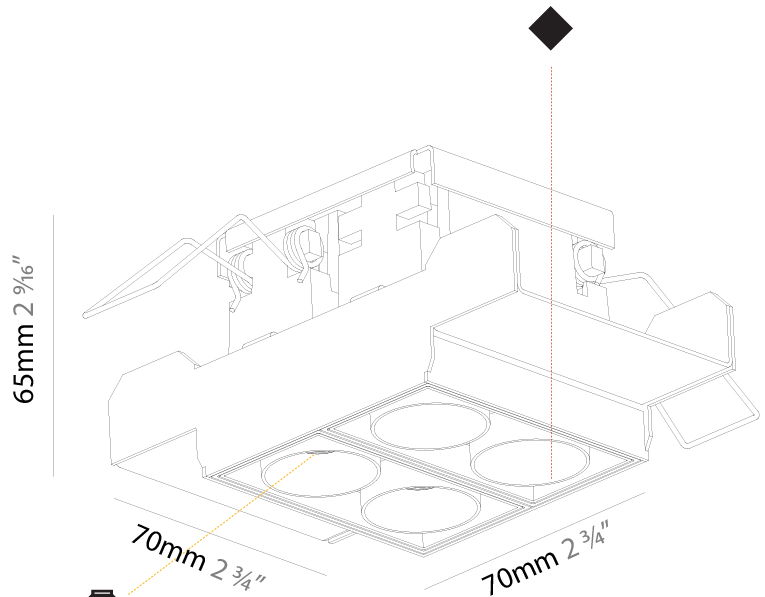

PHYSICAL

Shape: Rectangle
Length (mm): 70
Length (in): 2 ¾
Width (mm): 70
Width (in): 2 ¾
Height (mm): 65
Height (in): 2 9/16
Ceiling Thickness (mm): 12.5
Ceiling Thickness (in): 1/2
Min. Recessing Depth (mm): 100
Min. Recessing Depth (in): 3 15/16
Light Distribution: Downlight
Weight (kg): 0.437
Weight (lbs): 0.96
Fixture Finish: SSR / BKV / CWI / CRY / HAB / UFT / ITA / RUA / FTG / MYG / LOD / PUS / FRO / FUP / KIA / POP / BLS / SPG / MEY / GOH / GUM / CHC / COM / ABZ / JAG / OBR / MOS / ROR
Fixture Material: Aluminum Die Cast
Cut-out Measurements: 82mm / 3 1/4" x 42mm / 1 5/8"
Upon Request: Unique Ceiling Thickness

ELECTRICAL

Lamp Type: LED (Zhaga Standard)
Input Wattage (W): 18
Total Output Wattage (W): 16.4
Dimming: Tri-Mode (Non-Dimming and Phase Dimming (120Vac only) and 0-10V Dimming)
Driver Included: No
Driver Location: Recessed Housing
Driver Type: Constant Current - Universal
Driver Class: Class 2
Housing: See components
Input Voltage (V): 120 - 277
Constant Current (MA): 1050

LED

Number of LEDs: 4
Color Temperature (°K): 2700 / 3000 / 3500 / 4000
Max. Delivered Lumen (lm): Max. 887
CRI: >90 CRI
Lamp Life (hrs): 50000
Upon Request: Special Color Temperature

OPTICAL

Reflector°: 8 / 18 / 34
Upon Request: Special Beam Angles

RATINGS AND CERTIFICATIONS

Certified By: CSA Certified to UL and CSA Standards

IP rating: IP20
Zaneen Group Inc. © 2024, T 1800-388-3382, F 416-247-9319, www.zaneen.com