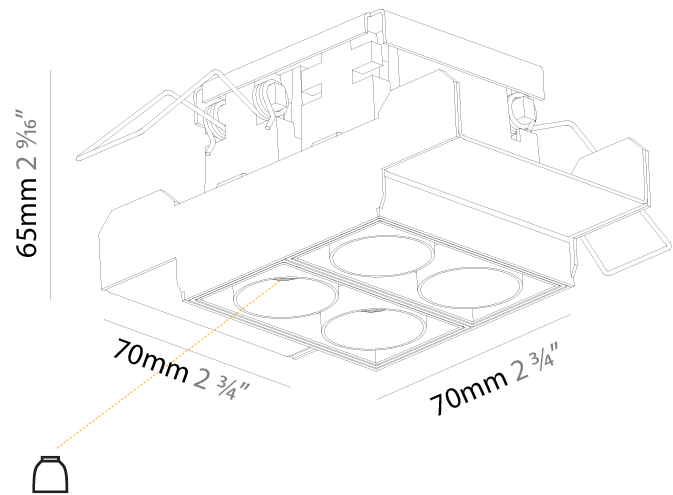

GENERAL

Series: Magiq
Subseries: Magiq 2x2 Cell
Brand: Prolicht
Division: Architectural
Mounting Type: Trimless
Mounting Location: Ceiling
Subcategory: Downlight

PHYSICAL

Shape: Square
Length (mm): 70
Length (in): 2 3/4
Width (mm): 70
Width (in): 2 3/4
Height (mm): 65
Height (in): 2 9/16
Ceiling Thickness (mm): 12.5
Ceiling Thickness (in): 1/2
Min. Recessing Depth (mm): 100
Min. Recessing Depth (in): 3 15/16
Light Distribution: Downlight
Weight (kg): 0.428
Weight (lbs): 0.94
Fixture Finish: BLK / WHI
Fixture Material: Aluminum Die Cast
Cut-out Measurements: 82mm / 3 1/4" x 42mm / 1 5/8"
Upon Request: Unique Ceiling Thickness

ELECTRICAL

Lamp Type: LED (Zhaga Standard)
Input Wattage (W): 14.3
Total Output Wattage (W): 13.2
Dimming: Tri-Mode (Non-Dimming and Phase Dimming (120Vac only) and 0-10V Dimming)
Driver Included: No
Driver Location: Recessed Housing
Driver Type: Constant Current - Universal
Driver Class: Class 2
Housing: See components
Input Voltage (V): 120 - 277
Constant Current (MA): 1050

LED

Number of LEDs: 4
Color Temperature (°K): 2700 / 3000 / 3500 / 4000
Max. Delivered Lumen (lm): 780 / 830 / 833 / 850
CRI: >90 CRI
Lamp Life (hrs): 50000
Upon Request: Special Color Temperature

OPTICAL

Reflector: 10 / 20 / 40
Upon Request: Special Beam Angles

RATINGS AND CERTIFICATIONS

Certified By: CSA Certified to UL and CSA Standards
IP rating: IP20