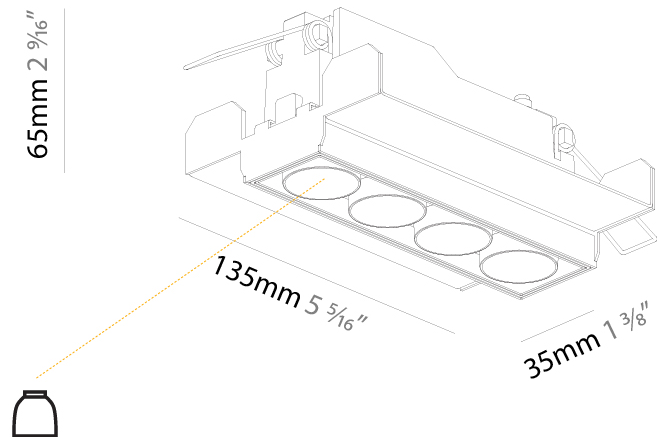

GENERAL

Series: Magiq
 Subseries: Magiq 4 Cell
 Brand: Prolight
 Division: Architectural
 Mounting Type: Trimless
 Mounting Location: Ceiling
 Subcategory: Downlight

PHYSICAL

Shape: Rectangle
 Length (mm): 135
 Length (in): 5 ⁵/₁₆
 Width (mm): 35
 Width (in): 1 ³/₈
 Height (mm): 65
 Height (in): 2 ⁹/₁₆
 Ceiling Thickness (mm): 12.5
 Ceiling Thickness (in): 1/2
 Min. Recessing Depth (mm): 100
 Min. Recessing Depth (in): 3 ¹⁵/₁₆
 Light Distribution: Downlight
 Weight (kg): 0.403
 Weight (lbs): 0.89
 Fixture Finish: BLK / WHI
 Fixture Material: Aluminum Die Cast
 Cut-out Measurements: 142mm / 5 9/16" x 42mm / 1 5/8"
 Upon Request: Unique Ceiling Thickness

OPTICAL

Reflector: 8 / 18 / 34
 Upon Request: Special Beam Angles

RATINGS AND CERTIFICATIONS

Certified By: CSA Certified to UL and CSA Standards
 IP rating: IP20

100mm
3 15/16"

12 1/2 mm
1/2"

142mm x 42mm
5 9/16" x 1 5/8"