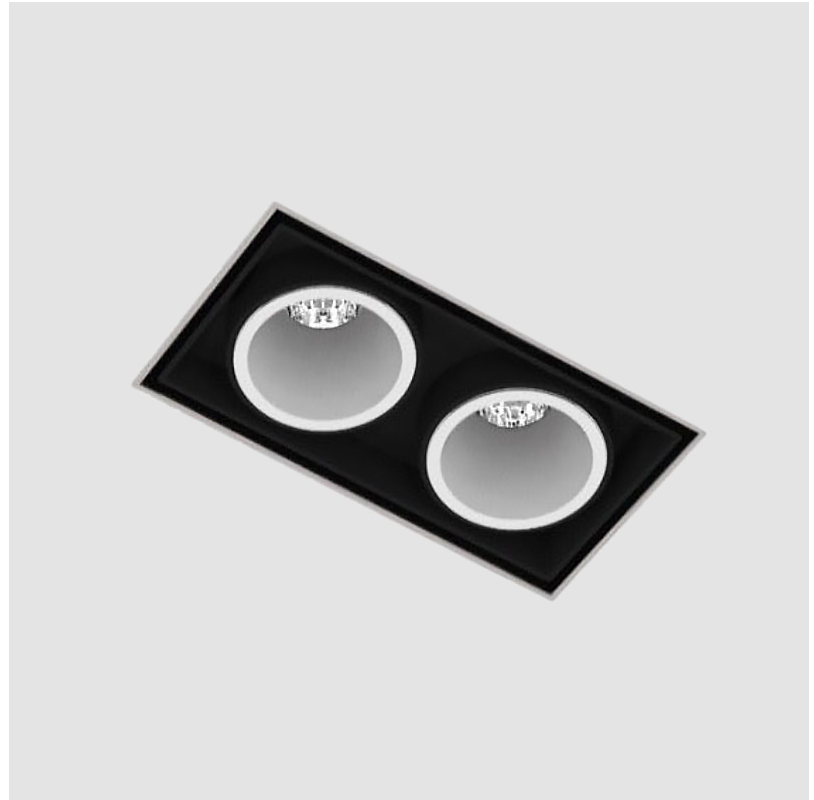

Holder Finish: WHI / BLK
Fixture Material: Aluminum Die Cast
Cut-out Measurements: 82mm / 3 1/4" x 42mm / 1 5/8"
Upon Request: Unique Ceiling Thickness

ELECTRICAL

Lamp Type: LED (Zhaga Standard)
Input Wattage (W): 7.7
Total Output Wattage (W): 6.6
Dimming: Tri-Mode (Non-Dimming and Phase Dimming (120Vac only) and 0-10V Dimming)
Driver Included: No
Driver Location: Remote
Driver Type: Constant Current - Universal
Driver Class: Class 2
Input Voltage (V): 120 - 277
Constant Current (MA): 1050

LED

Number of LEDs: 2
Color Temperature (°K): 2700 / 3000 / 3500 / 4000
Max. Delivered Lumen (lm): 319 / 348 / 356 / 363
Nominal Lumen (lm): 440 / 480 / 490 / 500
CRI: >90 CRI
Lamp Life (hrs): 50000
Upon Request: Special Color Temperature

OPTICAL

Reflector: 8 / 18 / 34
Upon Request: Special Beam Angles

RATINGS AND CERTIFICATIONS

Certified By: CSA Certified to UL and CSA Standards
Zaneen Group Inc. © 2024, 11800 388-3382, F-416-247-9319, www.zaneen.com

Patented. International specifications by adding 'INT' at the end of the existing Model #. For assistance on 'custom' specifications, contact zteam@zaneen.com.
In a constant effort to supply the best product, we reserve the right to change specifications or materials without notice. The most recent specification sheets are found at zaneen.com