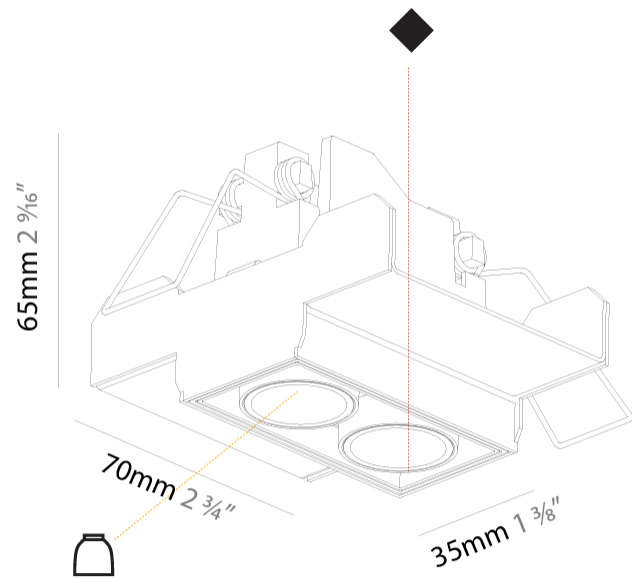

Holder Finish: WHI / BLK
Fixture Material: Aluminum Die Cast
Cut-out Measurements: 82mm / 3 1/4" x 42mm / 1 5/8"
Upon Request: Unique Ceiling Thickness

ELECTRICAL

Lamp Type: LED (Zhaga Standard)
Input Wattage (W): 7.7
Total Output Wattage (W): 6.6
Dimming: Tri-Mode (Non-Dimming and Phase Dimming (120Vac only) and 0-10V Dimming)
Driver Included: No
Driver Location: Remote
Driver Type: Constant Current - Universal
Driver Class: Class 2
Input Voltage (V): 120 - 277
Constant Current (MA): 1050

LED

Number of LEDs: 2
Color Temperature (°K): 2700 / 3000 / 3500 / 4000
Max. Delivered Lumen (lm): 319 / 348 / 356 / 363
Nominal Lumen (lm): 440 / 480 / 490 / 500
CRI: >90 CRI
Lamp Life (hrs): 50000
Upon Request: Special Color Temperature

OPTICAL

Reflector: 8 / 18 / 34
Upon Request: Special Beam Angles

RATINGS AND CERTIFICATIONS

Certified By: CSA Certified to UL and CSA Standards
Zaneen Group Inc. © 2024, 11800 388-3382, F-416-247-9319, www.zaneen.com

Patented. International specifications by adding 'INT' at the end of the existing Model #. For assistance on 'custom' specifications, contact zteam@zaneen.com.
In a constant effort to supply the best product, we reserve the right to change specifications or materials without notice. The most recent specification sheets are found at zaneen.com