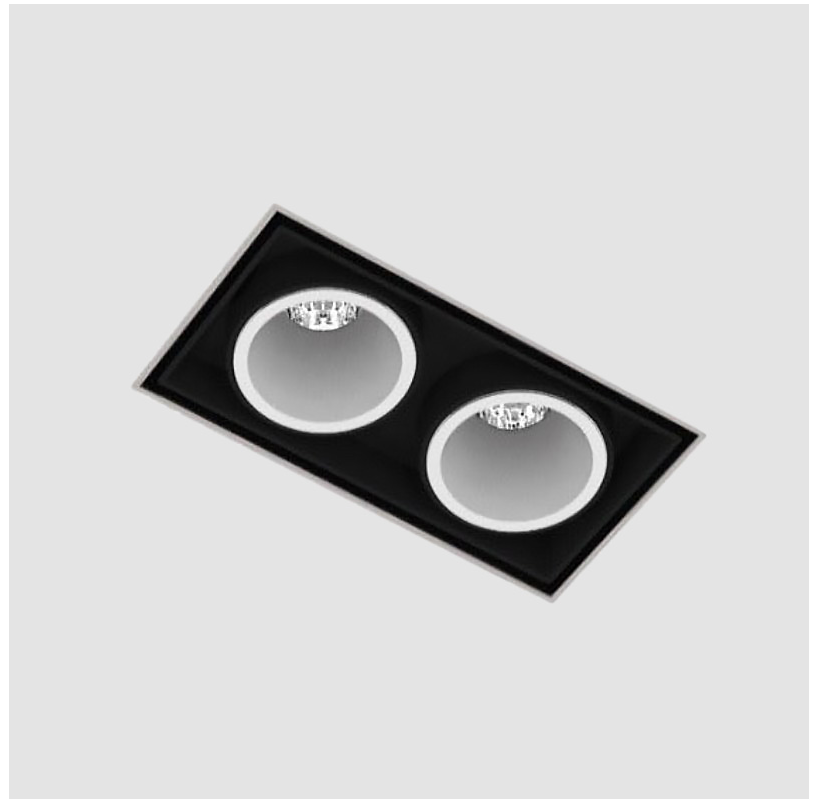

MAGIQ 2 CELL KORONA TRIMLESS

A35569-

base number Color Finishes Finish Reflector
 Temperature (Diamond) Options Options

- To build a product code in our configurator select the specify button on the base model # product page
- To build a manual product code on this datasheet choose from the options listed below in blue font and add the suffix to the base model #

GENERAL

Series: Magiq
 Subseries: Magiq 2 Cell Korona
 Brand: Prolicht
 Division: Architectural
 Mounting Type: Trimless
 Mounting Location: Ceiling
 Subcategory: Downlight

PHYSICAL

Shape: Rectangle
 Length (mm): 70
 Length (in): 2 ¾
 Width (mm): 35
 Width (in): 1 ⅜
 Height (mm): 65
 Height (in): 2 ⅞
 Ceiling Thickness (mm): 12.5
 Ceiling Thickness (in): 1/2
 Min. Recessing Depth (mm): 100
 Min. Recessing Depth (in): 3 ⅝
 Light Distribution: Direct
 Weight (kg): 0.246
 Weight (lbs): 0.54

MAGIQ 2 CELL KORONA TRIMLESS

A35569-

PROJECT	_____
TYPE	_____
SPECIFIER	_____
QUANTITY	_____
DATE	_____

PROJECT
TYPE
SPECIFIER
QUANTITY
DATE

MAGIQ 4 CELL SURFACE

A3D184-

base number	Color	Finishes	Finish	Reflector
	Temperature	(Diamond)	Options	Options