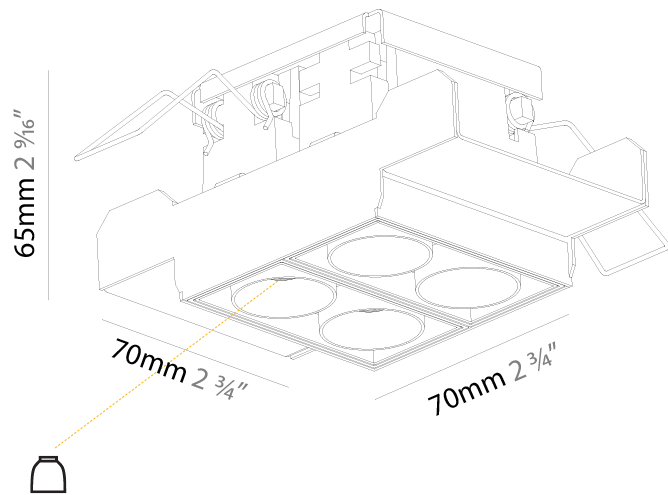

GENERAL

Series: Magiq
Subseries: Magiq 2x2 Cell
Brand: Prolicht
Division: Architectural
Mounting Type: Trimless
Mounting Location: Ceiling
Subcategory: Downlight

PHYSICAL

Shape: Square
Length (mm): 70
Length (in): 2 3/4
Width (mm): 70
Width (in): 2 3/4
Height (mm): 65
Height (in): 2 9/16
Ceiling Thickness (mm): 12.5
Ceiling Thickness (in): 1/2
Min. Recessing Depth (mm): 100
Min. Recessing Depth (in): 3 15/16
Light Distribution: Downlight
Weight (kg): 0.428
Weight (lbs): 0.94
Fixture Finish: BLK / WHI
Fixture Material: Aluminum Die Cast
Cut-out Measurements: 82mm / 3 1/4" x 42mm / 1 5/8"
Upon Request: Unique Ceiling Thickness

ELECTRICAL

Lamp Type: LED (Zhaga Standard)
Input Wattage (W): 14.3
Total Output Wattage (W): 13.2
Dimming: Tri-Mode (Non-Dimming and Phase Dimming (120Vac only) and 0-10V Dimming)
Driver Included: No
Driver Location: Recessed Housing
Driver Type: Constant Current - Universal
Driver Class: Class 2
Housing: See components
Input Voltage (V): 120 - 277
Constant Current (MA): 1050

LED

Number of LEDs: 4
Color Temperature (°K): 2700 / 3000 / 3500 / 4000
Max. Delivered Lumen (lm): 780 / 830 / 833 / 850
CRI: >90 CRI
Lamp Life (hrs): 50000
Upon Request: Special Color Temperature

OPTICAL

Reflector: 10 / 20 / 40
Upon Request: Special Beam Angles

RATINGS AND CERTIFICATIONS

Certified By: CSA Certified to UL and CSA Standards
IP rating: IP20