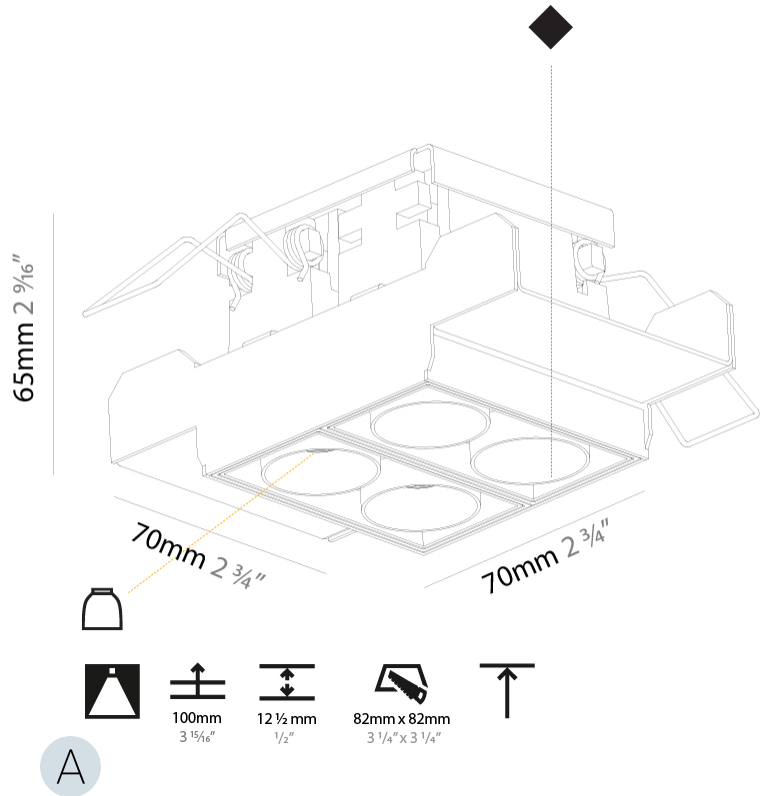

PHYSICAL

Shape: Rectangle
Length (mm): 70
Length (in): 2 ¾
Width (mm): 70
Width (in): 2 ¾
Height (mm): 65
Height (in): 2 9/16
Ceiling Thickness (mm): 12.5
Ceiling Thickness (in): 1/2
Min. Recessing Depth (mm): 100
Min. Recessing Depth (in): 3 15/16
Light Distribution: Downlight
Weight (kg): 0.437
Weight (lbs): 0.96
Fixture Finish: SSR / BKV / CWI / CRY / HAB / UFT / ITA / RUA / FTG / MYG / LOD / PUS / FRO / FUP / KIA / POP / BLS / SPG / MEY / GOH / GUM / CHC / COM / ABZ / JAG / OBR / MOS / ROR
Fixture Material: Aluminum Die Cast
Cut-out Measurements: 82mm / 3 1/4" x 42mm / 1 5/8"
Upon Request: Unique Ceiling Thickness

ELECTRICAL

Lamp Type: LED (Zhaga Standard)
Input Wattage (W): 18
Total Output Wattage (W): 16.4
Dimming: Tri-Mode (Non-Dimming and Phase Dimming (120Vac only) and 0-10V Dimming)
Driver Included: No
Driver Location: Recessed Housing
Driver Type: Constant Current - Universal
Driver Class: Class 2
Housing: See components
Input Voltage (V): 120 - 277
Constant Current (MA): 1050

LED

Number of LEDs: 4
Color Temperature (°K): 2700 / 3000 / 3500 / 4000
Max. Delivered Lumen (lm): Max. 887
CRI: >90 CRI
Lamp Life (hrs): 50000
Upon Request: Special Color Temperature

OPTICAL

Reflector: 8 / 18 / 34
Upon Request: Special Beam Angles

RATINGS AND CERTIFICATIONS

Certified By: CSA Certified to UL and CSA Standards
IP Rating: IP20
Zaneen Group Inc. © 2024, T 1800-388-3382, F 416-247-9319, www.zaneen.com