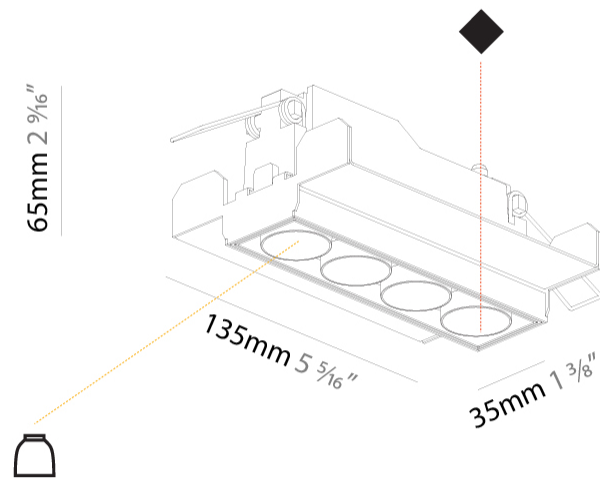

ELECTRICAL

Lamp Type: LED (Zhaga Standard)
Input Wattage (W): 14.3
Total Output Wattage (W): 13.3
Dimming: Tri-Mode (Non-Dimming and Phase Dimming (120Vac only) and 0-10V Dimming)
Driver Included: No
Driver Location: Recessed Housing
Driver Type: Constant Current - Universal
Driver Class: Class 2
Housing: See components
Input Voltage (V): 120 - 277
Constant Current (MA): 1050

LED

Number of LEDs: 4
Color Temperature (°K): 2700 / 3000 / 3500 / 4000
Max. Delivered Lumen (lm): 750 / 850 / 862 / 880
CRI: >90 CRI
Lamp Life (hrs): 50000
Upon Request: Special Color Temperature

OPTICAL

Reflector: 8 / 14 / 34
Upon Request: Special Beam Angles

RATINGS AND CERTIFICATIONS

Certified By: CSA Certified to UL and CSA Standards
Zaneen Group Inc. © 2024, 11800-388-3382, F-416-247-9319, www.zaneen.com

For international specifications by adding 'INT' at the end of the existing Model #. For assistance on 'custom' specifications, contact zteam@zaneen.com.
In a constant effort to supply the best product, we reserve the right to change specifications or materials without notice. The most recent specification sheets are found at zaneen.com