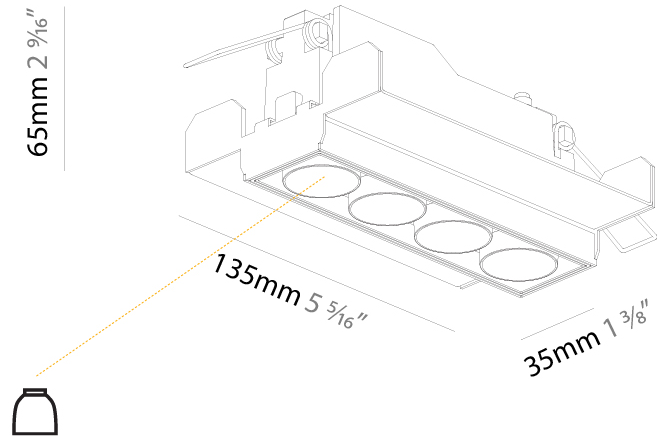

GENERAL

Series: Magiq
 Subseries: Magiq 4 Cell
 Brand: Prolight
 Division: Architectural
 Mounting Type: Trimless
 Mounting Location: Ceiling
 Subcategory: Downlight

PHYSICAL

Shape: Rectangle
 Length (mm): 135
 Length (in): 5 ⁵/₁₆
 Width (mm): 35
 Width (in): 1 ³/₈
 Height (mm): 65
 Height (in): 2 ⁹/₁₆
 Ceiling Thickness (mm): 12.5
 Ceiling Thickness (in): 1/2
 Min. Recessing Depth (mm): 100
 Min. Recessing Depth (in): 3 ¹⁵/₁₆
 Light Distribution: Downlight
 Weight (kg): 0.403
 Weight (lbs): 0.89
 Fixture Finish: BLK / WHI
 Fixture Material: Aluminum Die Cast
 Cut-out Measurements: 142mm / 5 9/16" x 42mm / 1 5/8"
 Upon Request: Unique Ceiling Thickness

OPTICAL

Reflector: 8 / 18 / 34
 Upon Request: Special Beam Angles

RATINGS AND CERTIFICATIONS

Certified By: CSA Certified to UL and CSA Standards
 IP rating: IP20

100mm
3 15/16"

12 1/2 mm
1/2"

142mm x 42mm
5 9/16" x 1 5/8"