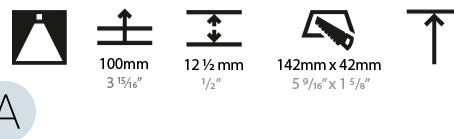

ELECTRICAL

Lamp Type: LED (Zhaga Standard)
Input Wattage (W): 14.3
Total Output Wattage (W): 13.3
Dimming: Tri-Mode (Non-Dimming and Phase Dimming (120Vac only) and 0-10V Dimming)
Driver Included: No
Driver Location: Recessed Housing
Driver Type: Constant Current - Universal
Driver Class: Class 2
Housing: See components
Input Voltage (V): 120 - 277
Constant Current (MA): 1050

LED

Number of LEDs: 4
Color Temperature (°K): 2700 / 3000 / 3500 / 4000
Max. Delivered Lumen (lm): 750 / 850 / 862 / 880
CRI: >90 CRI
Lamp Life (hrs): 50000
Upon Request: Special Color Temperature

OPTICAL

Reflector: 8 / 14 / 34
Upon Request: Special Beam Angles

RATINGS AND CERTIFICATIONS

Certified By: CSA Certified to UL and CSA Standards
Zaneen Group Inc. © 2024, 11800-388-3382, F-416-247-9319, www.zaneen.com

For international specifications by adding 'INT' at the end of the existing Model #. For assistance on 'custom' specifications, contact zteam@zaneen.com.
In a constant effort to supply the best product, we reserve the right to change specifications or materials without notice. The most recent specification sheets are found at zaneen.com