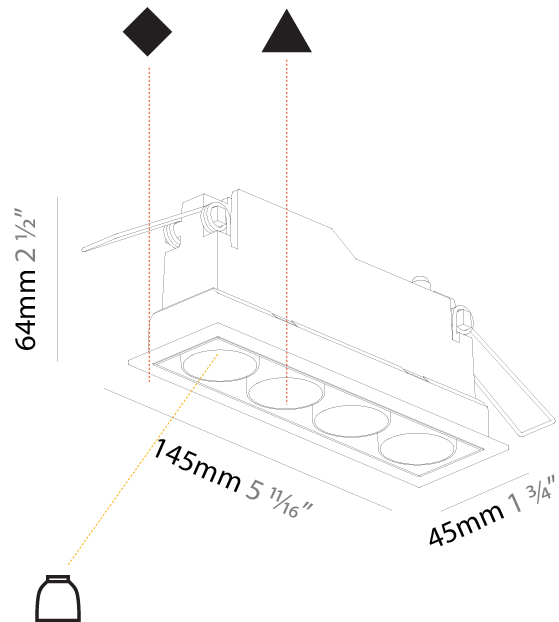

GENERAL

Series: Magiq
Subseries: Magiq 4 Cell Korona
Partner: Prolicht
Division: Architectural
Installation: Recessed
Product Type: Downlight
Mounting Location: Ceiling
Light Distribution: Downlight

PHYSICAL

Aperture Sizes - Downlights: 1"
Shape: Rectangle
Length (mm): 145
Length (in): 5 11/16
Width (mm): 45
Width (in): 1 3/4
Height (mm): 64
Height (in): 2 1/2
Ceiling Thickness (mm): 5 - 30
Min. Recessing Depth (mm): 100
Min. Recessing Depth (in): 3 15/16
Fixture Finish: SSR / BKV / CWI / CRY / HAB / UFT / ITA / RUA / FTG / MYG / LOD / PUS / FRO / FUP / KIA / POP / BLS / SPG / MEY / GOH / CHC / COM / ABZ / JAG / OBR / MOS / ROR
Holder Finish: WHI / BLK
Fixture Material: Aluminum Die Cast
Cut-out Measurements: 138mm / 5 7/16" x 38mm / 1 1/2"

ELECTRICAL

Lamp Type: LED (Zhaga Standard)
Input Wattage (W): 14.3
Total Output Wattage (W): 13.3
Dimming: Tri-Mode (Non-Dimming and Phase Dimming (120Vac only) and 0-10V Dimming)
Driver Included: No
Driver Location: Remote
Driver Type: Constant Current - Universal
Driver Class: Class 2
Input Voltage (V): 120 - 277
Constant Current (MA): 1050

LED

Number of LEDs: 4
Color Temperature (°K): 2700 / 3000 / 3500 / 4000
Max. Delivered Lumen (lm): Max 880
Nominal Lumen (lm): 880 / 950 / 970 / 990
CRI: >90 CRI
Lamp Life (hrs): 50000

OPTICAL

Reflector: 8 / 14 / 34

RATINGS AND CERTIFICATIONS

Certified By: CSA Certified to UL and CSA Standards
IP rating: IP20