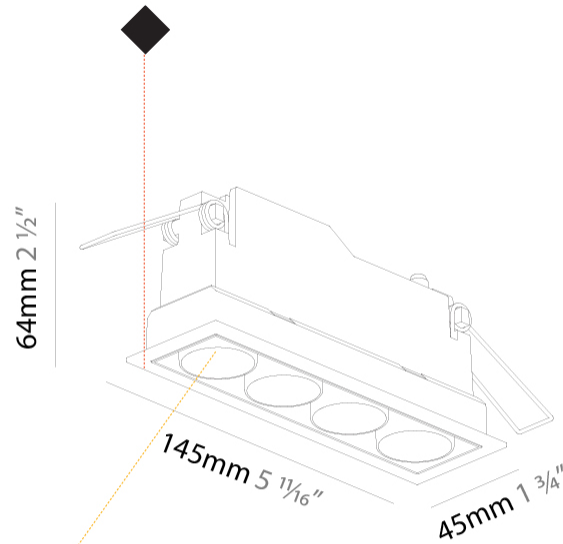

PHYSICAL

Aperture Sizes - Downlights: 1"
Shape: Rectangle
Length (mm): 145
Length (in): 5 11/16
Width (mm): 45
Width (in): 1 3/4
Height (mm): 64
Height (in): 2 1/2
Ceiling Thickness (mm): 10 / 12.5 / 15 / 25 / 30
Ceiling Thickness (in): 3/8 or 1/2 or 9/16 or 1 or 1 3/16
Min. Recessing Depth (mm): 100
Min. Recessing Depth (in): 3 15/16
Weight (kg): 0.265
Weight (lbs): 0.58
Fixture Finish: SSR / BKV / CWI / CRY / HAB / UFT / ITA / RUA / FTG / MYG / LOD / PUS / FRO / FUP / KIA / POP / BLS / SPG / MEY / GOH / CHC / COM / ABZ / JAG / OBR / MOS / ROR
Holder Finish: WHI / BLK
Fixture Material: Aluminum Die Cast
Cut-out Measurements: 138mm / 5 7/16" x 38mm / 1 1/2"

ELECTRICAL

Lamp Type: LED (Zhaga Standard)
Input Wattage (W): 14.3
Total Output Wattage (W): 13.3
Dimming: Tri-Mode (Non-Dimming and Phase Dimming (120Vac only) and 0-10V Dimming)
Driver Included: No
Driver Location: Remote
Driver Type: Constant Current - Universal
Driver Class: Class 2
Input Voltage (V): 120 - 277
Constant Current (MA): 1050
Upon Request: Lutron

LED

Number of LEDs: 4
Color Temperature (°K): 2700 / 3000 / 3500 / 4000
Max. Delivered Lumen (lm): Max 781 / 843 / 860 / 878
Nominal Lumen (lm): 880 / 954 / 970 / 990
CRI: >90 CRI
Lamp Life (hrs): 50000

OPTICAL

Reflector: 8 / 14 / 34

RATINGS AND CERTIFICATIONS

Certified By: CSA Certified to UL and CSA Standards

IP rating: IP20
Zaneen Corporation © 2026, T 1800-388-3382, F 416-247-9319, www.zaneen.com