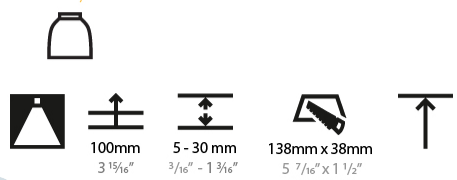

PHYSICAL

Aperture Sizes - Downlights: 1"
Shape: Rectangle
Length (mm): 145
Length (in): 5 11/16
Width (mm): 45
Width (in): 1 3/4
Height (mm): 64
Height (in): 2 1/2
Ceiling Thickness (mm): 10 / 12.5 / 15 / 25 / 30
Ceiling Thickness (in): 3/8 or 1/2 or 9/16 or 1 or 1 3/16
Min. Recessing Depth (mm): 100
Min. Recessing Depth (in): 3 15/16
Weight (kg): 0.265
Weight (lbs): 0.58
Fixture Finish: SSR / BKV / CWI / CRY / HAB / UFT / ITA / RUA / FTG / MYG / LOD / PUS / FRO / FUP / KIA / POP / BLS / SPG / MEY / GOH / CHC / COM / ABZ / JAG / OBR / MOS / ROR
Holder Finish: WHI / BLK
Fixture Material: Aluminum Die Cast
Cut-out Measurements: 138mm / 5 7/16" x 38mm / 1 1/2"

ELECTRICAL

Lamp Type: LED (Zhaga Standard)
Input Wattage (W): 14.3
Total Output Wattage (W): 13.3
Dimming: Tri-Mode (Non-Dimming and Phase Dimming (120Vac only) and 0-10V Dimming)
Driver Included: No
Driver Location: Remote
Driver Type: Constant Current - Universal
Driver Class: Class 2
Input Voltage (V): 120 - 277
Constant Current (MA): 1050
Upon Request: Lutron

LED

Number of LEDs: 4
Color Temperature (°K): 2700 / 3000 / 3500 / 4000
Max. Delivered Lumen (lm): Max 781 / 843 / 860 / 878
Nominal Lumen (lm): 880 / 954 / 970 / 990
CRI: >90 CRI
Lamp Life (hrs): 50000

OPTICAL

Reflector: 8 / 14 / 34

RATINGS AND CERTIFICATIONS

Certified By: CSA Certified to UL and CSA Standards

IP rating: IP20
Zaneen Corporation © 2026, T 1800-388-3382, F 416-247-9319, www.zaneen.com