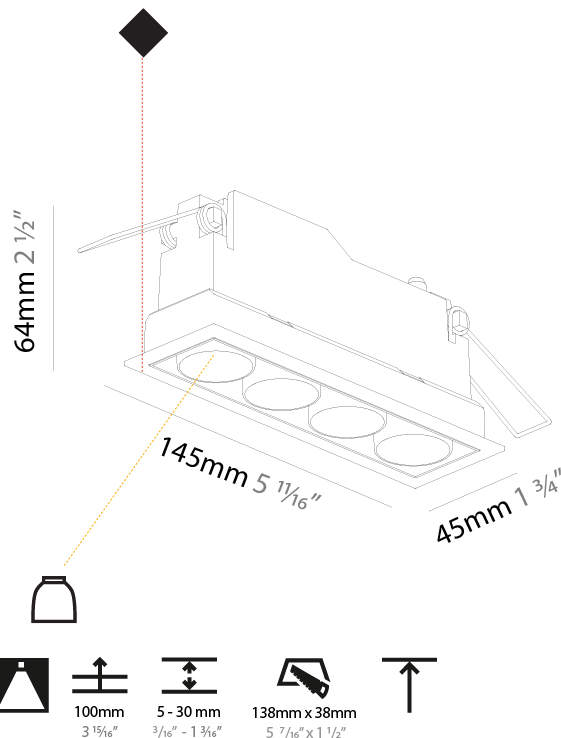

GENERAL

Series: Magiq _____
Subseries: Magiq 4 Cell _____
Partner: Prolicht _____
Division: Architectural _____
Installation: Recessed _____
Product Type: Downlight _____
Mounting Location: Ceiling _____
Light Distribution: Downlight _____

PHYSICAL

Shape: Rectangle _____
Length (mm): 145 _____
Length (in): 5 ¹¹/₁₆ _____
Width (mm): 45 _____
Width (in): 1 ³/₄ _____
Height (mm): 64 _____
Height (in): 2 ¹/₂ _____
Min. Recessing Depth (mm): 100 _____
Min. Recessing Depth (in): 3 ¹⁵/₁₆ _____
Fixture Material: Aluminum Die Cast _____
Cut-out Measurements: 138mm / 5 7/16" x 38mm / 1 1/2" _____

ELECTRICAL

Lamp Type: LED (Zhaga Standard) _____
Input Wattage (W): 14.3 _____
Total Output Wattage (W): 13 _____
Dimming: Tri-Mode (Non-Dimming and Phase Dimming (120Vac only) and 0-10V Dimming) _____
Driver Included: No _____
Driver Location: Remote _____
Driver Type: Constant Current - Universal _____
Driver Class: Class 2 _____
Input Voltage (V): 120 - 277 _____
Constant Current (MA): 1050 _____

LED

Number of LEDs: 4 _____
Color Temperature (°K): 3000 _____
Max. Delivered Lumen (lm): 843 _____
Nominal Lumen (lm): 954 _____
CRI: >90 CRI _____
Lamp Life (hrs): 50000 _____

OPTICAL

Reflector: 34 _____

RATINGS AND CERTIFICATIONS

Certified By: CSA Certified to UL and CSA Standards _____
IP rating: IP20 _____

A