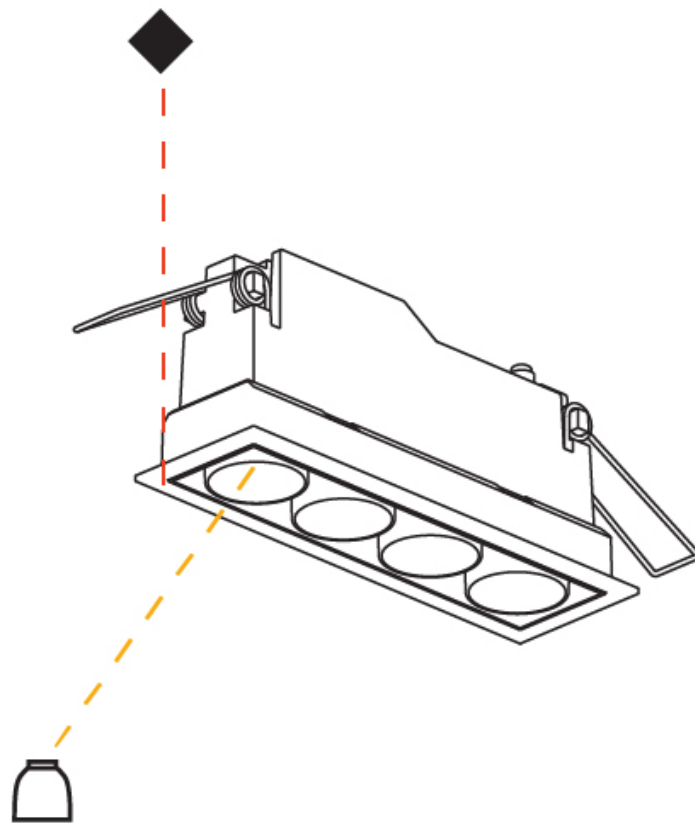

MAGIQ 4 CELL RECESSED

A35142-

PROJECT

TYPE

SPECIFIER

QUANTITY

DATE