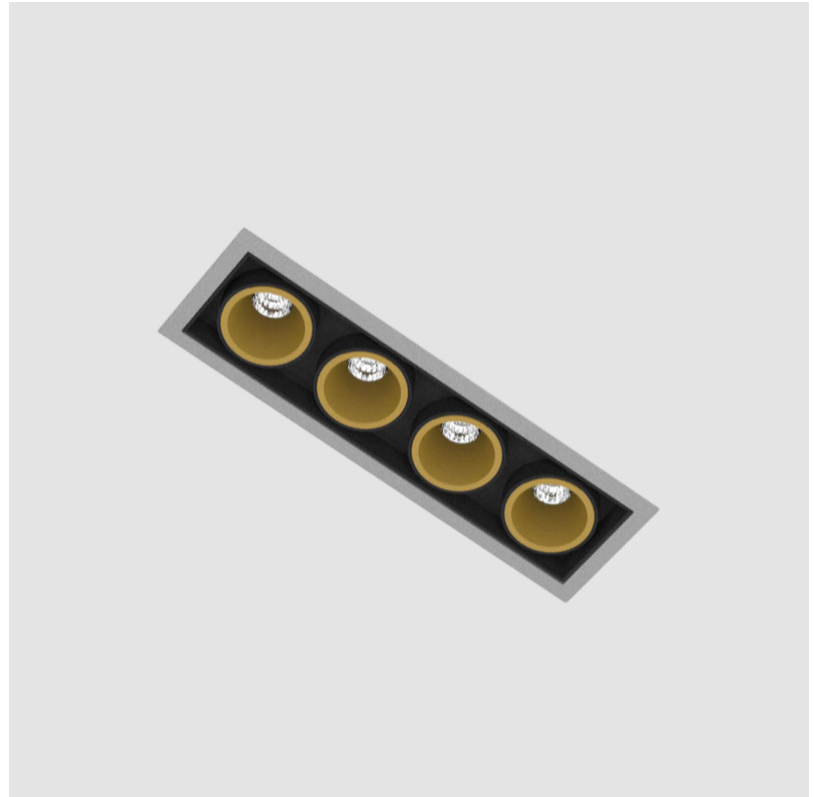

GENERAL

Series: Magiq
Subseries: Magiq 4 Cell Korona
Partner: Prolicht
Division: Architectural
Installation: Recessed
Product Type: Downlight
Mounting Location: Ceiling
Light Distribution: Downlight

PHYSICAL

Aperture Sizes - Downlights: 1"
Shape: Rectangle
Length (mm): 145
Length (in): 5 11/16
Width (mm): 45
Width (in): 1 3/4
Height (mm): 64
Height (in): 2 1/2
Ceiling Thickness (mm): 5 - 30
Min. Recessing Depth (mm): 100
Min. Recessing Depth (in): 3 15/16
Fixture Finish: SSR / BKV / CWI / CRY / HAB / UFT / ITA / RUA / FTG / MYG / LOD / PUS / FRO / FUP / KIA / POP / BLS / SPG / MEY / GOH / CHC / COM / ABZ / JAG / OBR / MOS / ROR
Holder Finish: WHI / BLK
Fixture Material: Aluminum Die Cast
Cut-out Measurements: 138mm / 5 7/16" x 38mm / 1 1/2"

ELECTRICAL

Lamp Type: LED (Zhaga Standard)
Input Wattage (W): 14.3
Total Output Wattage (W): 13.3
Dimming: Tri-Mode (Non-Dimming and Phase Dimming (120Vac only) and 0-10V Dimming)
Driver Included: No
Driver Location: Remote
Driver Type: Constant Current - Universal
Driver Class: Class 2
Input Voltage (V): 120 - 277
Constant Current (MA): 1050

LED

Number of LEDs: 4
Color Temperature (°K): 2700 / 3000 / 3500 / 4000
Max. Delivered Lumen (lm): Max 880
Nominal Lumen (lm): 880 / 950 / 970 / 990
CRI: >90 CRI
Lamp Life (hrs): 50000

OPTICAL

Reflector: 8 / 14 / 34

RATINGS AND CERTIFICATIONS

Certified By: CSA Certified to UL and CSA Standards
IP rating: IP20