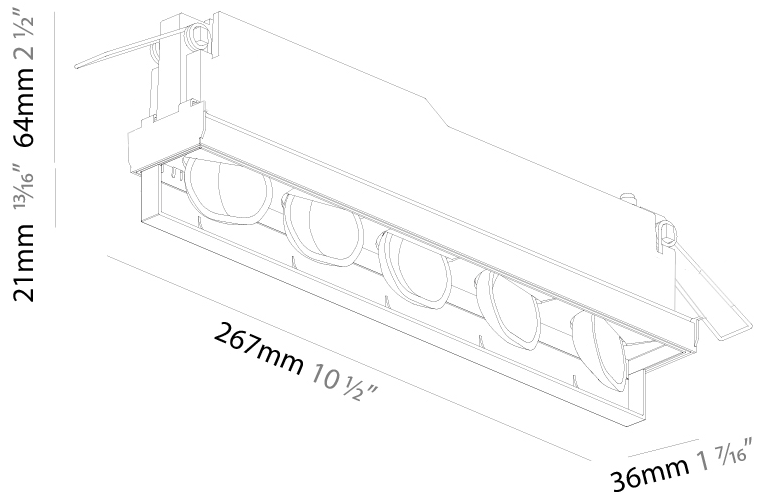

Shape: Rectangle
 Length (mm): 267
 Length (in): 10 1/2
 Width (mm): 36
 Width (in): 1 1/16
 Height (mm): 64
 Height (in): 2 1/2
 Ceiling Thickness (mm): 12.5
 Ceiling Thickness (in): 1/2
 Min. Recessing Depth (mm): 100
 Min. Recessing Depth (in): 3 15/16
 Weight (kg): .943
 Weight (lbs): 2.08
 Fixture Material: Aluminum Die Cast
 Cut-out Measurements: 273mm / 10 3/4" x 42mm / 1 5/8"

Certified By: CSA Certified to UL and CSA Standards
 IP rating: IP20

100mm
3 15/16"

12 1/2 mm
1/2"

270mm x 38mm
10 5/8" x 1 1/2"

PROJECT	_____
TYPE	_____
SPECIFIER	_____
QUANTITY	_____
DATE	_____

MAGIQ WALLWASH TRIMLESS