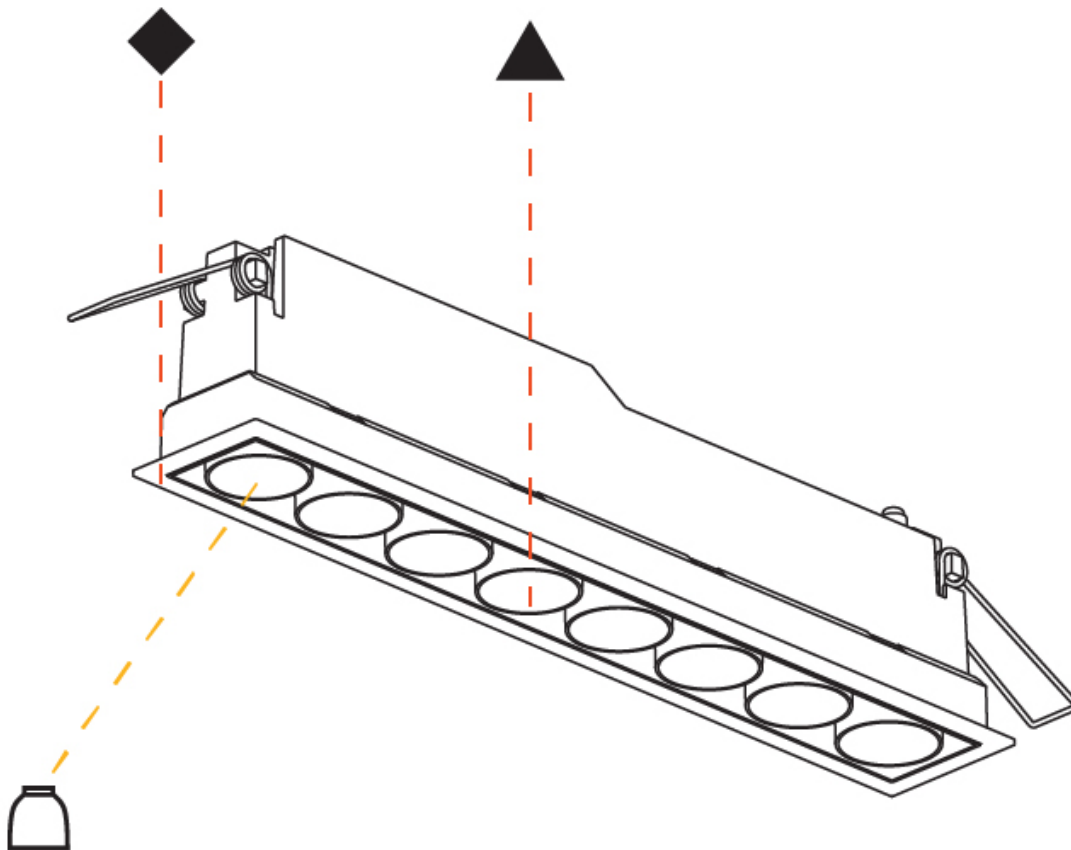

MAGIQ 8 CELL KORONA RECESSED

A35151-

PROJECT _____

TYPE _____

SPECIFIER _____

QUANTITY _____

DATE _____

A