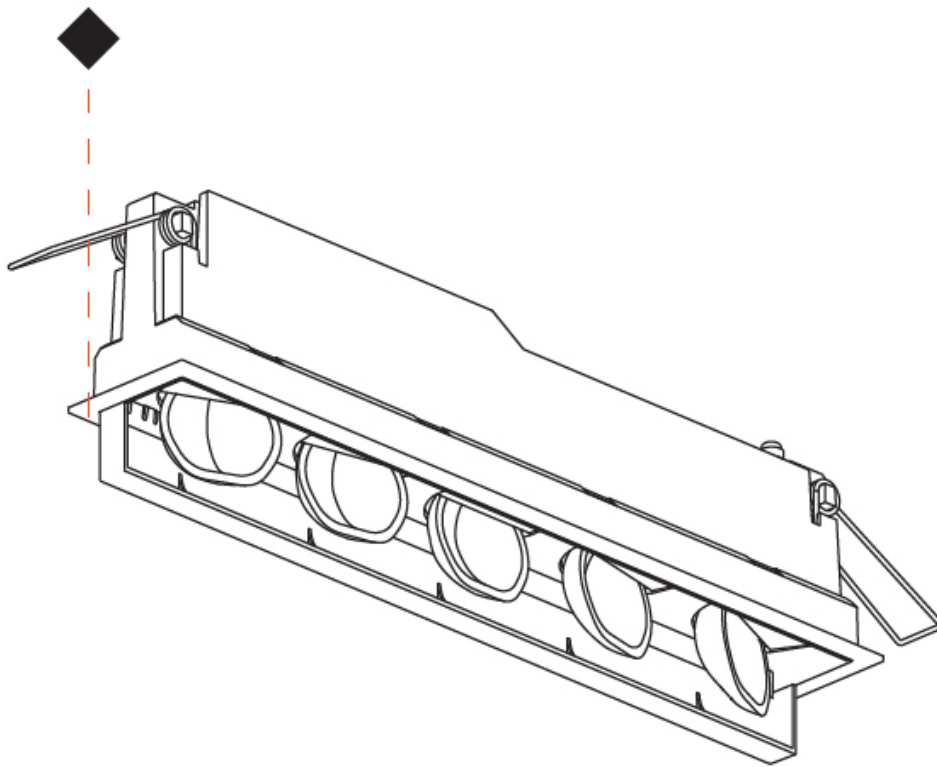

MAGIQ WALLWASH RECESSED

A35154- : A35154-30K-03-02

PROJECT _____

TYPE _____

SPECIFIER _____

QUANTITY _____

DATE _____

A