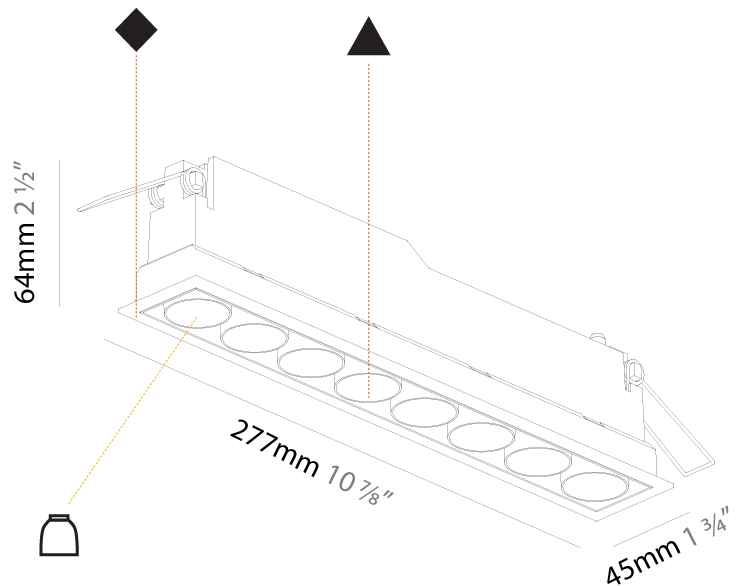

PHYSICAL

Aperture Sizes - Downlights: 1"
Shape: Rectangle
Length (mm): 277
Length (in): 10 ⁷/₈
Width (mm): 45
Width (in): 1 ³/₄
Height (mm): 64
Height (in): 2 ¹/₂
Ceiling Thickness (mm): 5 - 30
Ceiling Thickness (in): 3/16 - 1 3/16
Min. Recessing Depth (mm): 100
Min. Recessing Depth (in): 3 ¹⁵/₁₆
Weight (kg): 0.518
Weight (lbs): 1.15
Fixture Finish: SSR / BKV / CWI / CRY / HAB / UFT / ITA / RUA / FTG / MYG / LOD / PUS / FRO / FUP / KIA / POP / BLS / SPG / MEY / GOH / CHC / COM / ABZ / JAG / OBR / MOS / ROR
Holder Finish: WHI / BLK
Fixture Material: Aluminum Die Cast
Cut-out Measurements: 270mm / 10 5/8" x 38mm / 1 1/2"

ELECTRICAL

Lamp Type: LED (Zhaga Standard)
Input Wattage (W): 26.6
Total Output Wattage (W): 25.9
Dimming: Tri-Mode (Non-Dimming and Phase Dimming (120Vac only) and 0-10V Dimming)
Driver Included: No
Driver Location: Remote
Driver Type: Constant Current - Universal
Driver Class: Class 2
Input Voltage (V): 120 - 277
Constant Current (MA): 1050

LED

Number of LEDs: 8
Color Temperature (°K): 2700 / 3000 / 3500 / 4000
Max. Delivered Lumen (lm): 1570 / 1700 / 1725 / 1760
Nominal Lumen (lm): 1760 / 1900 / 2040 / 1980
CRI: >90 CRI
Lamp Life (hrs): 50000

OPTICAL

Reflector: 8 / 14 / 34

RATINGS AND CERTIFICATIONS

Certified By: CSA Certified to UL and CSA Standards
IP rating: IP20