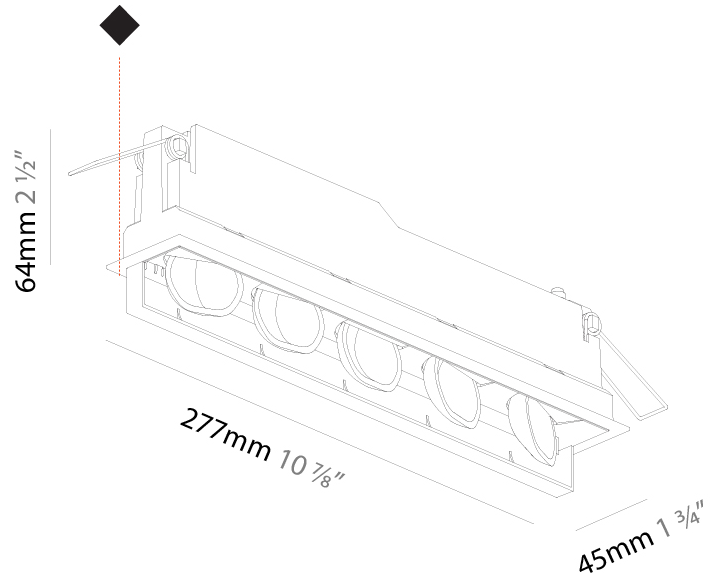

MAGIQ WALLWASH RECESSED

A35154- : A35154-30K-03-02

base number

1. To build a product code in our configurator select the specify button on the base model # product page
2. To build a manual product code on this datasheet choose from the options listed below in blue font and add the suffix to the base model #

GENERAL

Series: Magiq
Subseries: Magiq Wallwash
Partner: Prolicht
Division: Architectural
Installation: Recessed
Product Type: Wallwash
Mounting Location: Ceiling
Light Distribution: Asymmetric

PHYSICAL

Shape: Rectangle
Length (mm): 277
Length (in): 10 7/8
Width (mm): 45
Width (in): 1 3/4
Height (mm): 64
Height (in): 2 1/2
Min. Recessing Depth (mm): 100
Min. Recessing Depth (in): 3 15/16
Fixture Material: Aluminum Die Cast
Cut-out Measurements: 270mm / 10 5/8" x 38mm / 1 1/2"

ELECTRICAL

Lamp Type: LED (Zhaga Standard)
Input Wattage (W): 31.4
Dimming: Tri-Mode (Non-Dimming and Phase Dimming (120Vac only) and 0-10V Dimming)
Driver Included: No
Driver Location: Remote
Driver Type: Constant Current - Universal
Driver Class: Class 1
Input Voltage (V): 120 - 277
Constant Current (MA): 500

LED

Number of LEDs: 5
Color Temperature (°K): 3000
Max. Delivered Lumen (lm): 2339
Nominal Lumen (lm): 2590
CRI: >90 CRI
Efficiency (%): 82.3
Lamp Life (hrs): 50000

OPTICAL

RATINGS AND CERTIFICATIONS

Certified By: CSA Certified to UL and CSA Standards
IP rating: IP20

100mm
3 15/16"

5 - 30 mm
3/16" - 1 3/16"

270mm x 38mm
10 5/8" x 1 1/2"