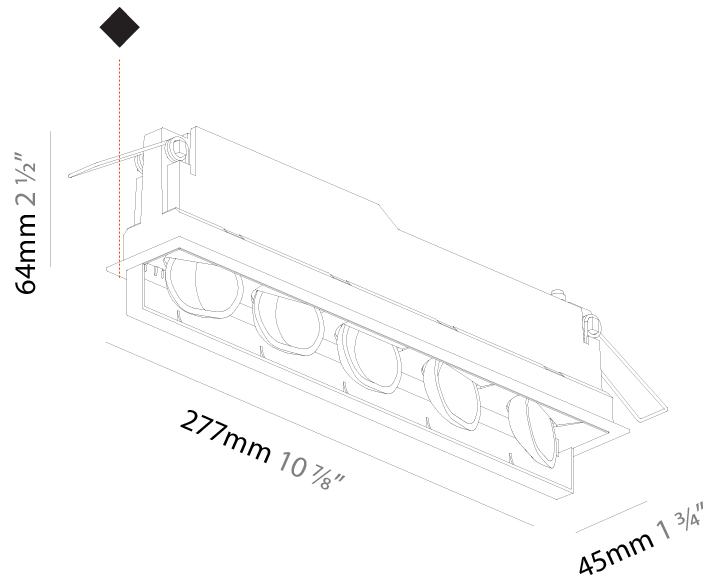

GENERAL

Series: Magiq _____
Subseries: Magiq Wallwash _____
Partner: Prolicht _____
Division: Architectural _____
Installation: Recessed _____
Product Type: Wallwash _____
Mounting Location: Ceiling _____
Light Distribution: Asymmetric _____

PHYSICAL

Shape: Rectangle _____
Length (mm): 277 _____
Length (in): 10 7/8 _____
Width (mm): 45 _____
Width (in): 1 3/4 _____
Height (mm): 64 _____
Height (in): 2 1/2 _____
Min. Recessing Depth (mm): 100 _____
Min. Recessing Depth (in): 3 15/16 _____
Fixture Material: Aluminum Die Cast _____
Cut-out Measurements: 270mm / 10 5/8" x 38mm / 1 1/2" _____

ELECTRICAL

Lamp Type: LED (Zhaga Standard) _____
Input Wattage (W): 31.4 _____
Dimming: Tri-Mode (Non-Dimming and Phase Dimming (120Vac only) and 0-10V Dimming) _____
Driver Included: No _____
Driver Location: Remote _____
Driver Type: Constant Current - Universal _____
Driver Class: Class 2 _____
Input Voltage (V): 120 - 277 _____
Constant Current (MA): 500 _____

LED

Number of LEDs: 5 _____
Color Temperature (°K): 3500 _____
Max. Delivered Lumen (lm): 2145 _____
Nominal Lumen (lm): 2145 _____
CRI: >90 CRI _____
Efficiency (%): 82.3 _____
Lamp Life (hrs): 50000 _____

OPTICAL

RATINGS AND CERTIFICATIONS

Certified By: CSA Certified to UL and CSA Standards _____
IP rating: IP20 _____

100mm
3 15/16"

5 - 30 mm
3/16" - 1 3/16"

270mm x 38mm
10 5/8" x 1 1/2"

A