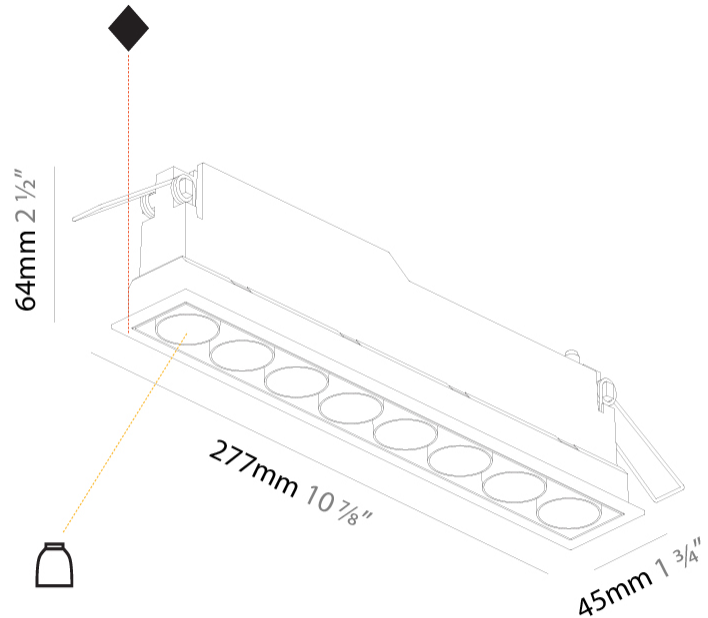

PHYSICAL

Aperture Sizes - Downlights: 1"
Shape: Rectangle
Length (mm): 277
Length (in): 10 7/8
Width (mm): 45
Width (in): 1 3/4
Height (mm): 64
Height (in): 2 1/2
Ceiling Thickness (mm): 10 / 12.5 / 15 / 25 / 30
Ceiling Thickness (in): 3/8 or 1/2 or 9/16 or 1 or 1 3/16
Min. Recessing Depth (mm): 100
Min. Recessing Depth (in): 3 15/16
Weight (kg): 0.518
Weight (lbs): 1.14
Fixture Finish: SSR / BKV / CWI / CRY / HAB / UFT / ITA / RUA / FTG / MYG / LOD / PUS / FRO / FUP / KIA / POP / BLS / SPG / MEY / GOH / CHC / COM / ABZ / JAG / OBR / MOS / ROR
Holder Finish: WHI / BLK
Fixture Material: Aluminum Die Cast
Cut-out Measurements: 270mm / 10 5/8" x 38mm / 1 1/2"

ELECTRICAL

Lamp Type: LED (Zhaga Standard)
Input Wattage (W): 27
Total Output Wattage (W): 25.9
Dimming: Tri-Mode (Non-Dimming and Phase Dimming (120Vac only) and 0-10V Dimming)
Driver Included: No
Driver Location: Remote
Driver Type: Constant Current - Universal
Driver Class: Class 2
Input Voltage (V): 120 - 277
Constant Current (MA): 1050

LED

Number of LEDs: 8
Color Temperature (°K): 2700 / 3000 / 3500 / 4000
Max. Delivered Lumen (lm): MAX 1561 / 1685 / 1721 / 1756
Nominal Lumen (lm): 1760 / 1900 / 1940 / 1980
CRI: >90 CRI
Lamp Life (hrs): 50000

OPTICAL

Reflector: 8 / 14 / 34

RATINGS AND CERTIFICATIONS

Certified By: CSA Certified to UL and CSA Standards
IP rating: IP20