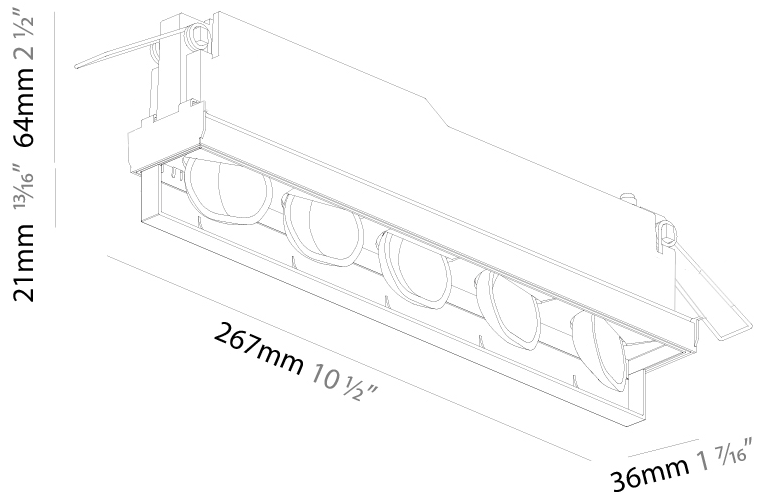

GENERAL

Series: Magiq
Subseries: Magiq Wallwash
Partner: Prolicht
Division: Architectural
Installation: Trimless
Product Type: Wallwash
Mounting Location: Ceiling
Light Distribution: Asymmetric

PHYSICAL

Shape: Rectangle
Length (mm): 267
Length (in): 10 1/2
Width (mm): 36
Width (in): 1 7/16
Height (mm): 64
Height (in): 2 1/2
Ceiling Thickness (mm): 12.5
Ceiling Thickness (in): 1/2
Min. Recessing Depth (mm): 100
Min. Recessing Depth (in): 3 15/16
Weight (kg): .943
Weight (lbs): 2.08
Fixture Material: Aluminum Die Cast
Cut-out Measurements: 273mm / 10 3/4" x 42mm / 1 5/8"

ELECTRICAL

Lamp Type: LED (Zhaga Standard)
Input Wattage (W): 33.4
Total Output Wattage (W): 29.6
Dimming: Tri-Mode (Non-Dimming and Phase Dimming (120Vac only) and 0-10V Dimming)
Driver Included: No
Driver Location: Remote
Driver Type: Constant Current - Universal
Driver Class: Class 1
Input Voltage (V): 120 - 277
Constant Current (MA): 500

LED

Number of LEDs: 5
Color Temperature (°K): 3500
Max. Delivered Lumen (lm): 2145
Nominal Lumen (lm): 2375
CRI: >90 CRI
Lamp Life (hrs): 50000

OPTICAL

Reflector: Asymmetric

RATINGS AND CERTIFICATIONS

Certified By: CSA Certified to UL and CSA Standards
IP rating: IP20

100mm
3 15/16"

12 1/2 mm
1/2"

270mm x 38mm
10 5/8" x 1 1/2"