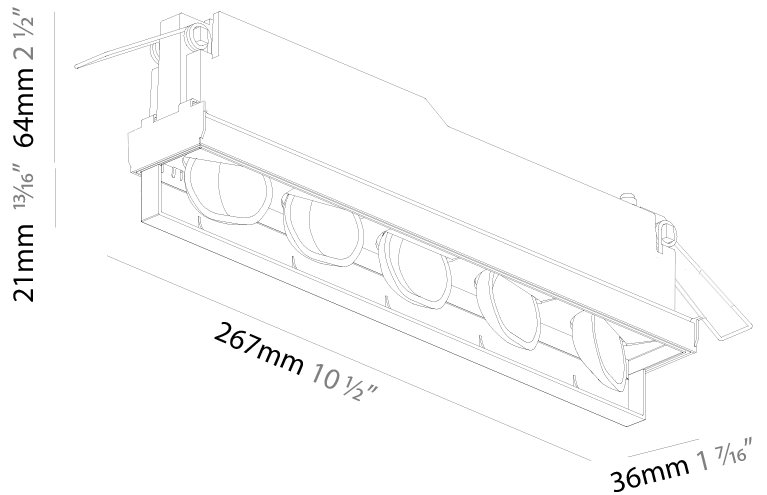

GENERAL

Series: Magiq
Subseries: Magiq Wallwash
Partner: Prolicht
Division: Architectural
Installation: Trimless
Product Type: Wallwash
Mounting Location: Ceiling
Light Distribution: Asymmetric

PHYSICAL

Shape: Rectangle
Length (mm): 267
Length (in): 10 1/2
Width (mm): 36
Width (in): 1 1/16
Height (mm): 64
Height (in): 2 1/2
Ceiling Thickness (mm): 12.5
Ceiling Thickness (in): 1/2
Min. Recessing Depth (mm): 100
Min. Recessing Depth (in): 3 15/16
Weight (kg): .943
Weight (lbs): 2.08
Fixture Material: Aluminum Die Cast
Cut-out Measurements: 273mm / 10 3/4" x 42mm / 1 5/8"

ELECTRICAL

Lamp Type: LED (Zhaga Standard)
Input Wattage (W): 33.4
Total Output Wattage (W): 29.6
Dimming: Tri-Mode (Non-Dimming and Phase Dimming (120Vac only) and 0-10V Dimming)
Driver Included: No
Driver Location: Remote
Driver Type: Constant Current - Universal
Driver Class: Class 1
Input Voltage (V): 120 - 277
Constant Current (MA): 500

LED

Number of LEDs: 5
Color Temperature (°K): 4000
Max. Delivered Lumen (lm): 2443
Nominal Lumen (lm): 2705
CRI: >90 CRI
Lamp Life (hrs): 50000

OPTICAL

Reflector: Asymmetric

RATINGS AND CERTIFICATIONS

Certified By: CSA Certified to UL and CSA Standards
IP rating: IP20

100mm
3 15/16"

12 1/2 mm
1/2"

270mm x 38mm
10 5/8" x 1 1/2"