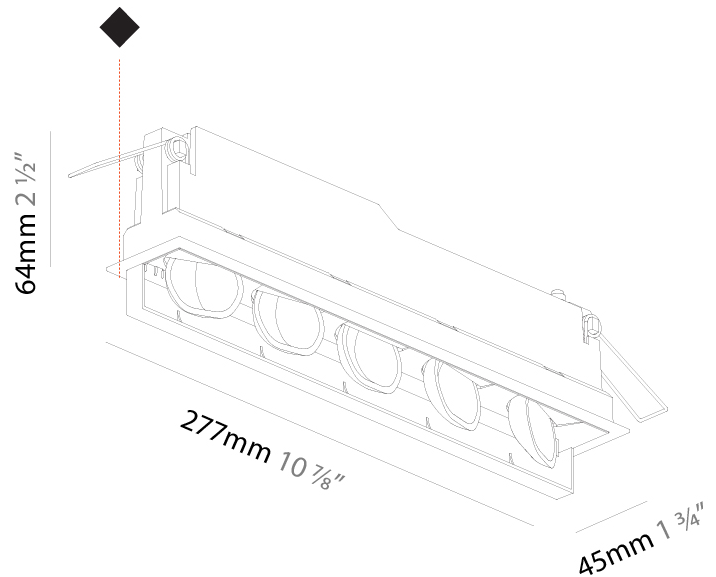

PROJECT	
TYPE	
SPECIFIER	
QUANTITY	
DATE	

MAGIQ WALLWASH RECESSED

A35154- : A35154-35K-01-02

base number

1. To build a product code in our configurator select the specify button on the base model # product page
2. To build a manual product code on this datasheet choose from the options listed below in blue font and add the suffix to the base model #

GENERAL

Series: Magiq
Subseries: Magiq Wallwash
Partner: Prolicht
Division: Architectural
Installation: Recessed
Product Type: Wallwash
Mounting Location: Ceiling
Light Distribution: Asymmetric

PHYSICAL

Shape: Rectangle
Length (mm): 277
Length (in): 10 7/8
Width (mm): 45
Width (in): 1 3/4
Height (mm): 64
Height (in): 2 1/2
Min. Recessing Depth (mm): 100
Min. Recessing Depth (in): 3 15/16
Fixture Material: Aluminum Die Cast
Cut-out Measurements: 270mm / 10 5/8" x 38mm / 1 1/2"

ELECTRICAL

Lamp Type: LED (Zhaga Standard)
Input Wattage (W): 31.4
Dimming: Tri-Mode (Non-Dimming and Phase Dimming (120Vac only) and 0-10V Dimming)
Driver Included: No
Driver Location: Remote
Driver Type: Constant Current - Universal
Driver Class: Class 2
Input Voltage (V): 120 - 277
Constant Current (MA): 500

LED

Number of LEDs: 5
Color Temperature (°K): 3500
Max. Delivered Lumen (lm): 2145
Nominal Lumen (lm): 2145
CRI: >90 CRI
Efficiency (%): 82.3
Lamp Life (hrs): 50000

OPTICAL

RATINGS AND CERTIFICATIONS

Certified By: CSA Certified to UL and CSA Standards
IP rating: IP20

100mm
3 15/16"

5 - 30 mm
3/16" - 1 3/16"

270mm x 38mm
10 5/8" x 1 1/2"