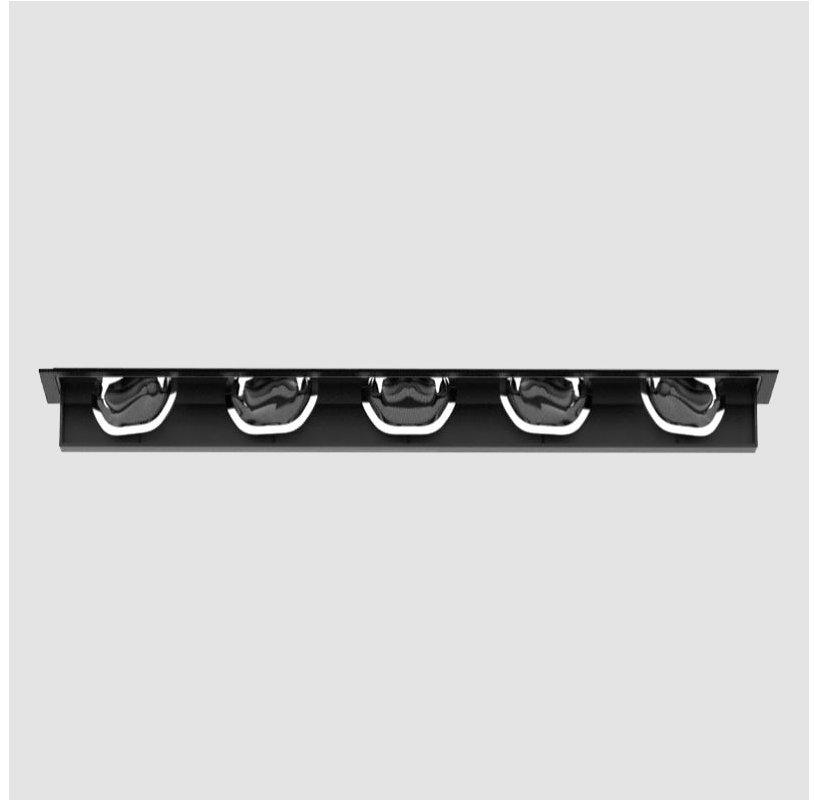

GENERAL

Series: Magiq
Subseries: Magiq Wallwash
Partner: Prolicht
Division: Architectural
Installation: Trimless
Product Type: Wallwash
Mounting Location: Ceiling
Light Distribution: Asymmetric

PHYSICAL

Shape: Rectangle
Length (mm): 267
Length (in): 10 1/2
Width (mm): 36
Width (in): 1 7/16
Height (mm): 64
Height (in): 2 1/2
Ceiling Thickness (mm): 12.5
Ceiling Thickness (in): 1/2
Min. Recessing Depth (mm): 100
Min. Recessing Depth (in): 3 15/16
Weight (kg): .943
Weight (lbs): 2.08
Fixture Material: Aluminum Die Cast
Cut-out Measurements: 273mm / 10 3/4" x 42mm / 1 5/8"

ELECTRICAL

Lamp Type: LED (Zhaga Standard)
Input Wattage (W): 33.4
Total Output Wattage (W): 29.6
Dimming: Tri-Mode (Non-Dimming and Phase Dimming (120Vac only) and 0-10V Dimming)
Driver Included: No
Driver Location: Remote
Driver Type: Constant Current - Universal
Driver Class: Class 1
Input Voltage (V): 120 - 277
Constant Current (MA): 500

LED

Number of LEDs: 5
Color Temperature (°K): 3500
Max. Delivered Lumen (lm): 2145
Nominal Lumen (lm): 2375
CRI: >90 CRI
Lamp Life (hrs): 50000

OPTICAL

Reflector: Asymmetric

RATINGS AND CERTIFICATIONS

Certified By: CSA Certified to UL and CSA Standards
IP rating: IP20

100mm
3 15/16"

12 1/2 mm
1/2"

270mm x 38mm
10 5/8" x 1 1/2"