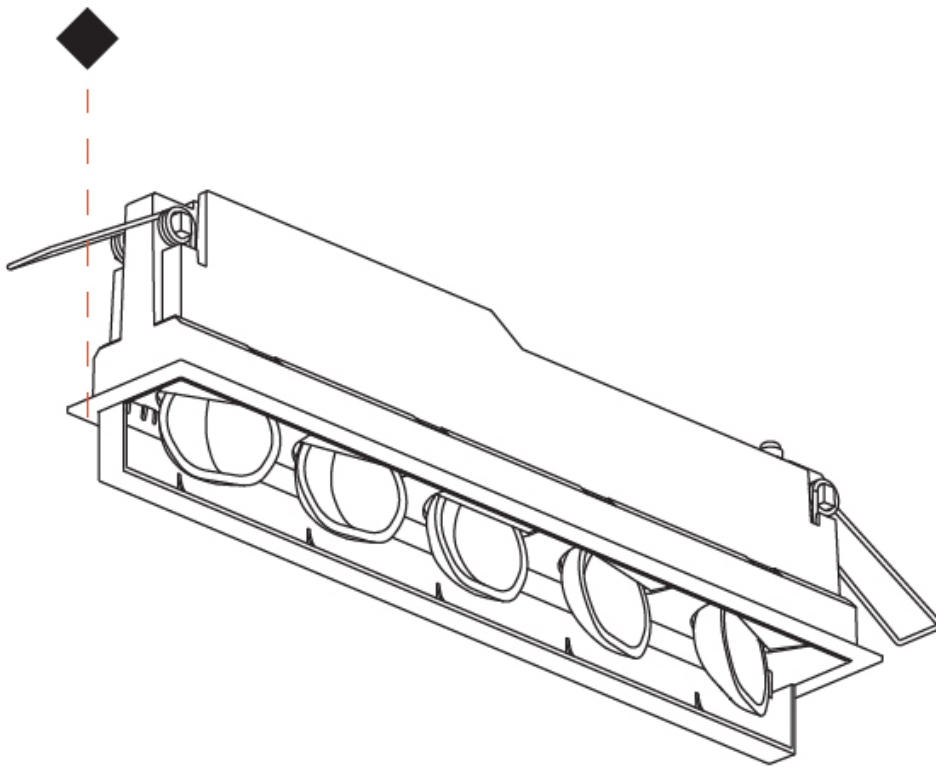

MAGIQ WALLWASH RECESSED

A35154- : A35154-30K-03-02

PROJECT _____

TYPE _____

SPECIFIER _____

QUANTITY _____

DATE _____

A