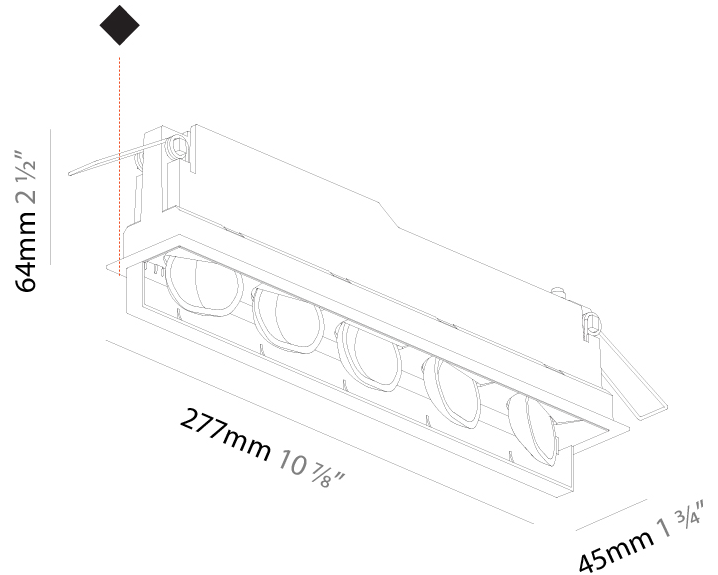

MAGIQ WALLWASH RECESSED

A35154- : A35154-30K-03-02

base number

1. To build a product code in our configurator select the specify button on the base model # product page
2. To build a manual product code on this datasheet choose from the options listed below in blue font and add the suffix to the base model #

GENERAL

Series: Magiq
Subseries: Magiq Wallwash
Partner: Prolicht
Division: Architectural
Installation: Recessed
Product Type: Wallwash
Mounting Location: Ceiling
Light Distribution: Asymmetric

PHYSICAL

Shape: Rectangle
Length (mm): 277
Length (in): 10 7/8
Width (mm): 45
Width (in): 1 3/4
Height (mm): 64
Height (in): 2 1/2
Min. Recessing Depth (mm): 100
Min. Recessing Depth (in): 3 15/16
Fixture Material: Aluminum Die Cast
Cut-out Measurements: 270mm / 10 5/8" x 38mm / 1 1/2"

ELECTRICAL

Lamp Type: LED (Zhaga Standard)
Input Wattage (W): 31.4
Dimming: Tri-Mode (Non-Dimming and Phase Dimming (120Vac only) and 0-10V Dimming)
Driver Included: No
Driver Location: Remote
Driver Type: Constant Current - Universal
Driver Class: Class 1
Input Voltage (V): 120 - 277
Constant Current (MA): 500

LED

Number of LEDs: 5
Color Temperature (°K): 3000
Max. Delivered Lumen (lm): 2339
Nominal Lumen (lm): 2590
CRI: >90 CRI
Efficiency (%): 82.3
Lamp Life (hrs): 50000

OPTICAL

RATINGS AND CERTIFICATIONS

Certified By: CSA Certified to UL and CSA Standards
IP rating: IP20

100mm
3 15/16"

5 - 30 mm
3/16" - 1 3/16"

270mm x 38mm
10 5/8" x 1 1/2"

A