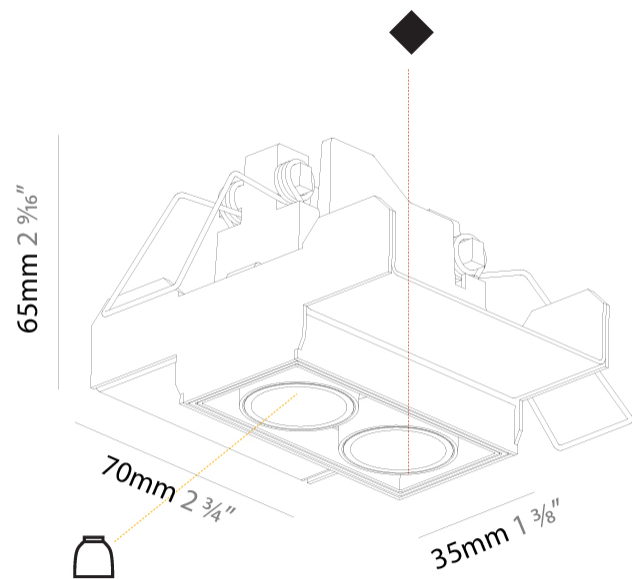

Holder Finish: WHI / BLK
Fixture Material: Aluminum Die Cast
Cut-out Measurements: 82mm / 3 1/4" x 42mm / 1 5/8"
Upon Request: Unique Ceiling Thickness

ELECTRICAL

Lamp Type: LED (Zhaga Standard)
Input Wattage (W): 7.7
Total Output Wattage (W): 6.6
Dimming: Tri-Mode (Non-Dimming and Phase Dimming (120Vac only) and 0-10V Dimming)
Driver Included: No
Driver Location: Remote
Driver Type: Constant Current - Universal
Driver Class: Class 2
Input Voltage (V): 120 - 277
Constant Current (MA): 1050

LED

Number of LEDs: 2
Color Temperature (°K): 2700 / 3000 / 3500 / 4000
Max. Delivered Lumen (lm): 319 / 348 / 356 / 363
Nominal Lumen (lm): 440 / 480 / 490 / 500
CRI: >90 CRI
Lamp Life (hrs): 50000
Upon Request: Special Color Temperature

OPTICAL

Reflector: 8 / 18 / 34
Upon Request: Special Beam Angles

RATINGS AND CERTIFICATIONS

Certified By: CSA Certified to UL and CSA Standards
Zaneen Group Inc. © 2024, 11800-388-3382, F-416-247-9319, www.zaneen.com

For additional international specifications by adding 'INT' at the end of the existing Model #. For assistance on 'custom' specifications, contact zteam@zaneen.com. In a constant effort to supply the best product, we reserve the right to change specifications or materials without notice. The most recent specification sheets are found at zaneen.com