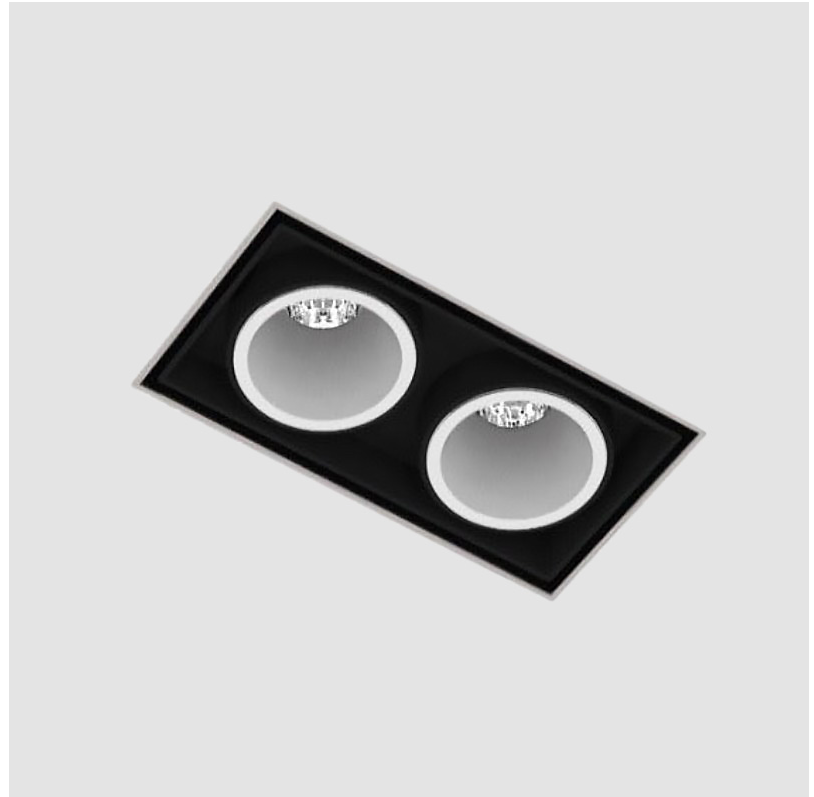

MAGIQ 2 CELL KORONA TRIMLESS

A35569-

base number Color Finishes Finish Reflector
 Temperature (Diamond) Options Options

- To build a product code in our configurator select the specify button on the base model # product page
- To build a manual product code on this datasheet choose from the options listed below in blue font and add the suffix to the base model #

GENERAL

Series: Magiq
 Subseries: Magiq 2 Cell Korona
 Brand: Prolicht
 Division: Architectural
 Mounting Type: Trimless
 Mounting Location: Ceiling
 Subcategory: Downlight

PHYSICAL

Shape: Rectangle
 Length (mm): 70
 Length (in): 2 ¾
 Width (mm): 35
 Width (in): 1 ⅜
 Height (mm): 65
 Height (in): 2 ⅞
 Ceiling Thickness (mm): 12.5
 Ceiling Thickness (in): 1/2
 Min. Recessing Depth (mm): 100
 Min. Recessing Depth (in): 3 ⅝
 Light Distribution: Direct
 Weight (kg): 0.246
 Weight (lbs): 0.54

MAGIQ 2 CELL KORONA TRIMLESS

A35569-

PROJECT	_____
TYPE	_____
SPECIFIER	_____
QUANTITY	_____
DATE	_____

PROJECT	_____
TYPE	_____
SPECIFIER	_____
QUANTITY	_____
DATE	_____

MAGIQ 4 CELL SURFACE

A3D184-

base number	Color	Finishes	Finish	Reflector
	Temperature	(Diamond)	Options	Options