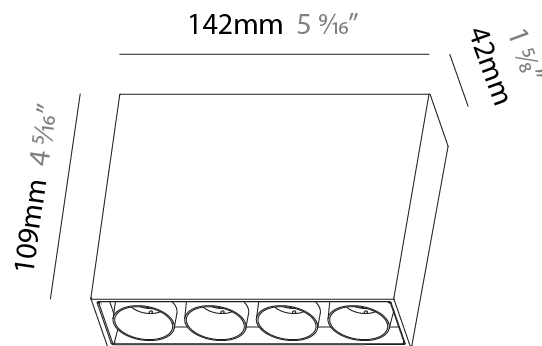

GENERAL

Series: Magiq
Subseries: Magiq 4 Cell
Brand: Prolicht
Division: Architectural
Mounting Type: Surface
Mounting Location: Ceiling
Subcategory: Flush Mount

PHYSICAL

Shape: Rectangle
Length (mm): 142
Length (in): 5 ⁹/₁₆
Width (mm): 42
Width (in): 1 ⁵/₈
Height (mm): 109
Height (in): 4 ⁵/₁₆
Light Distribution: Direct
Weight (kg): 0.65
Fixture Finish: SSR / BKV / CWI / CRY / HAB / UFT / ITA / RUA / FTG / MYG / LOD / PUS / FRO / FUP / KIA / POP / BLS / SPG / MEY / GOH / GUM / CHC / COM / ABZ / JAG / OBR / MOS / ROR
Holder Finish: WHI / BLK
Fixture Material: Aluminum Die Cast

ELECTRICAL

Lamp Type: LED (Zhaga Standard)
Input Wattage (W): 13
Total Output Wattage (W): 11.8
Dimming: Tri-Mode (Non-Dimming and Phase Dimming (120Vac only) and 0-10V Dimming)
Driver Included: Yes
Driver Location: Integrated
Driver Type: Constant Current - Universal
Driver Class: Class 1
Input Voltage (V): 120 - 277
Constant Current (MA): 1050mA

LED

Number of LEDs: 4
Color Temperature (°K): 2700 / 3000 / 3500 / 4000
Max. Delivered Lumen (lm): 781 / 843 / 860 / 878
Nominal Lumen (lm): 880 / 950 / 970 / 990
CRI: >90 CRI
Efficiency (%): 80
Lamp Life (hrs): 50000

OPTICAL

Reflector: 8 / 14 / 34
Adjustability: Fixed

RATINGS AND CERTIFICATIONS

Certified By: Certified for North American Standards
IP rating: IP20