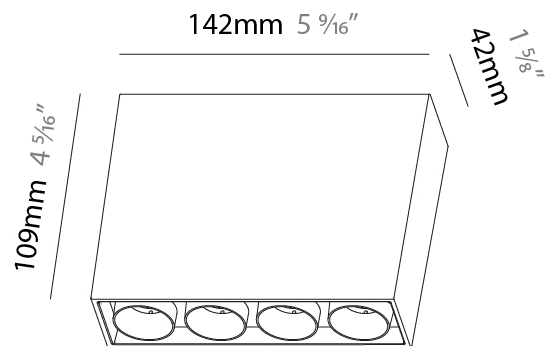

GENERAL

Series: Magiq
Subseries: Magiq 4 Cell
Brand: Prolicht
Division: Architectural
Mounting Type: Surface
Mounting Location: Ceiling
Subcategory: Flush Mount

PHYSICAL

Shape: Rectangle
Length (mm): 142
Length (in): 5 ⁹/₁₆
Width (mm): 42
Width (in): 1 ⁵/₈
Height (mm): 109
Height (in): 4 ⁵/₁₆
Light Distribution: Direct
Weight (kg): 0.65
Fixture Finish: SSR / BKV / CWI / CRY / HAB / UFT / ITA / RUA / FTG / MYG / LOD / PUS / FRO / FUP / KIA / POP / BLS / SPG / MEY / GOH / GUM / CHC / COM / ABZ / JAG / OBR / MOS / ROR
Holder Finish: WHI / BLK
Fixture Material: Aluminum Die Cast

ELECTRICAL

Lamp Type: LED (Zhaga Standard)
Input Wattage (W): 13
Total Output Wattage (W): 11.8
Dimming: Tri-Mode (Non-Dimming and Phase Dimming (120Vac only) and 0-10V Dimming)
Driver Included: Yes
Driver Location: Integrated
Driver Type: Constant Current - Universal
Driver Class: Class 1
Input Voltage (V): 120 - 277
Constant Current (MA): 1050mA

LED

Number of LEDs: 4
Color Temperature (°K): 2700 / 3000 / 3500 / 4000
Max. Delivered Lumen (lm): 781 / 843 / 860 / 878
Nominal Lumen (lm): 880 / 950 / 970 / 990
CRI: >90 CRI
Efficiency (%): 80
Lamp Life (hrs): 50000

OPTICAL

Reflector: 8 / 14 / 34
Adjustability: Fixed

RATINGS AND CERTIFICATIONS

Certified By: Certified for North American Standards
IP rating: IP20