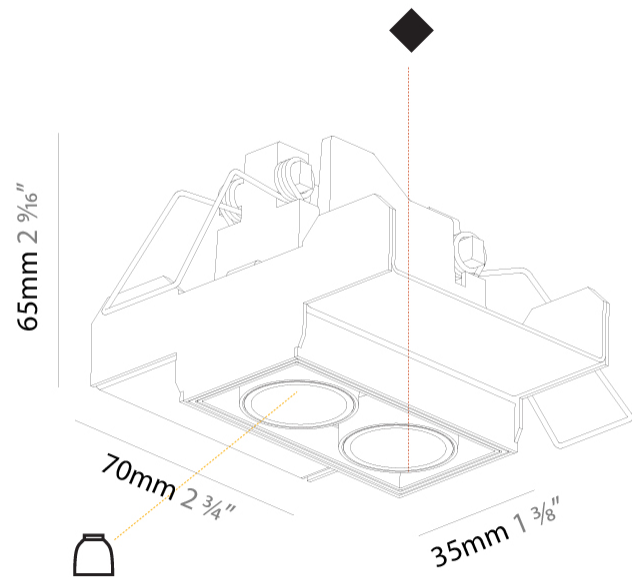

ELECTRICAL

Lamp Type: LED (Zhaga Standard)
Input Wattage (W): 7.7
Total Output Wattage (W): 6.6
Dimming: Tri-Mode (Non-Dimming and Phase Dimming (120Vac only) and 0-10V Dimming)
Driver Included: No
Driver Location: Remote
Driver Type: Constant Current - Universal
Driver Class: Class 2
Input Voltage (V): 120 - 277
Constant Current (MA): 1050

LED

Number of LEDs: 2
Color Temperature (°K): 2700 / 3000 / 3500 / 4000
Max. Delivered Lumen (lm): 319 / 348 / 356 / 363
Nominal Lumen (lm): 440 / 480 / 490 / 500
CRI: >90 CRI
Lamp Life (hrs): 50000
Upon Request: Special Color Temperature

OPTICAL

Reflector: 8 / 18 / 34
Upon Request: Special Beam Angles

RATINGS AND CERTIFICATIONS

Certified By: CSA Certified to UL and CSA Standards
Zaneen Group Inc. © 2024, 11800 388-3382, F-416-247-9319, www.zaneen.com

Patented. For international specifications by adding 'INT' at the end of the existing Model #. For assistance on 'custom' specifications, contact zteam@zaneen.com. In a constant effort to supply the best product, we reserve the right to change specifications or materials without notice. The most recent specification sheets are found at zaneen.com