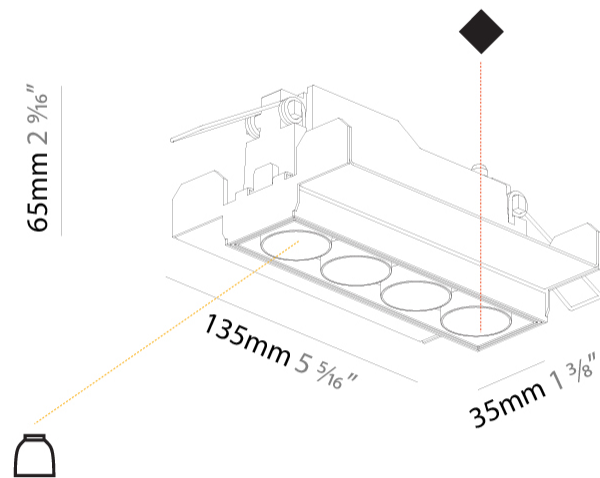

Holder Finish: WHI / BLK
Fixture Material: Aluminum Die Cast
Cut-out Measurements: 142mm / 5 9/16" x 42mm / 1 5/8"
Upon Request: Unique Ceiling Thickness

ELECTRICAL

Lamp Type: LED (Zhaga Standard)
Input Wattage (W): 14.3
Total Output Wattage (W): 13.3
Dimming: Tri-Mode (Non-Dimming and Phase Dimming (120Vac only) and 0-10V Dimming)
Driver Included: No
Driver Location: Recessed Housing
Driver Type: Constant Current - Universal
Driver Class: Class 2
Housing: See components
Input Voltage (V): 120 - 277
Constant Current (MA): 1050

LED

Number of LEDs: 4
Color Temperature (°K): 2700 / 3000 / 3500 / 4000
Max. Delivered Lumen (lm): 750 / 850 / 862 / 880
CRI: >90 CRI
Lamp Life (hrs): 50000
Upon Request: Special Color Temperature

OPTICAL

Reflector: 8 / 14 / 34
Upon Request: Special Beam Angles

RATINGS AND CERTIFICATIONS

Certified By: CSA Certified to UL and CSA Standards
Zaneen Group Inc. © 2024, 11800-388-3382, F-416-247-9319, www.zaneen.com

Patents: International specifications by adding 'INT' at the end of the existing Model #. For assistance on 'custom' specifications, contact zteam@zaneen.com.
In a constant effort to supply the best product, we reserve the right to change specifications or materials without notice. The most recent specification sheets are found at zaneen.com