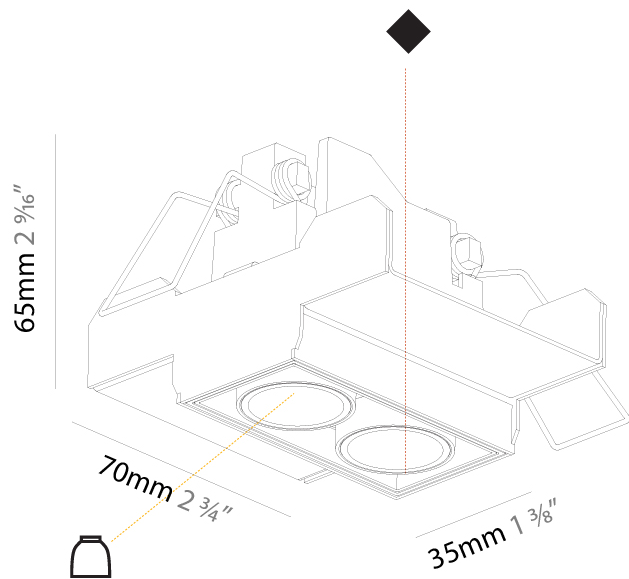

ELECTRICAL

Lamp Type: LED (Zhaga Standard)
Input Wattage (W): 7.7
Total Output Wattage (W): 6.6
Dimming: Tri-Mode (Non-Dimming and Phase Dimming (120Vac only) and 0-10V Dimming)
Driver Included: No
Driver Location: Remote
Driver Type: Constant Current - Universal
Driver Class: Class 2
Input Voltage (V): 120 - 277
Constant Current (MA): 1050

LED

Number of LEDs: 2
Color Temperature (°K): 2700 / 3000 / 3500 / 4000
Max. Delivered Lumen (lm): 319 / 348 / 356 / 363
Nominal Lumen (lm): 440 / 480 / 490 / 500
CRI: >90 CRI
Lamp Life (hrs): 50000
Upon Request: Special Color Temperature

OPTICAL

Reflector: 8 / 18 / 34
Upon Request: Special Beam Angles

RATINGS AND CERTIFICATIONS

Certified By: CSA Certified to UL and CSA Standards
Zaneen Lighting Inc. © 2024. 11800-306-3389, F-416-247-9349, www.zaneen.com

For international specifications by adding 'INT' at the end of the existing Model #. For assistance on 'custom' specifications, contact zteam@zaneen.com. In a constant effort to supply the best product, we reserve the right to change specifications or materials without notice. The most recent specification sheets are found at zaneen.com