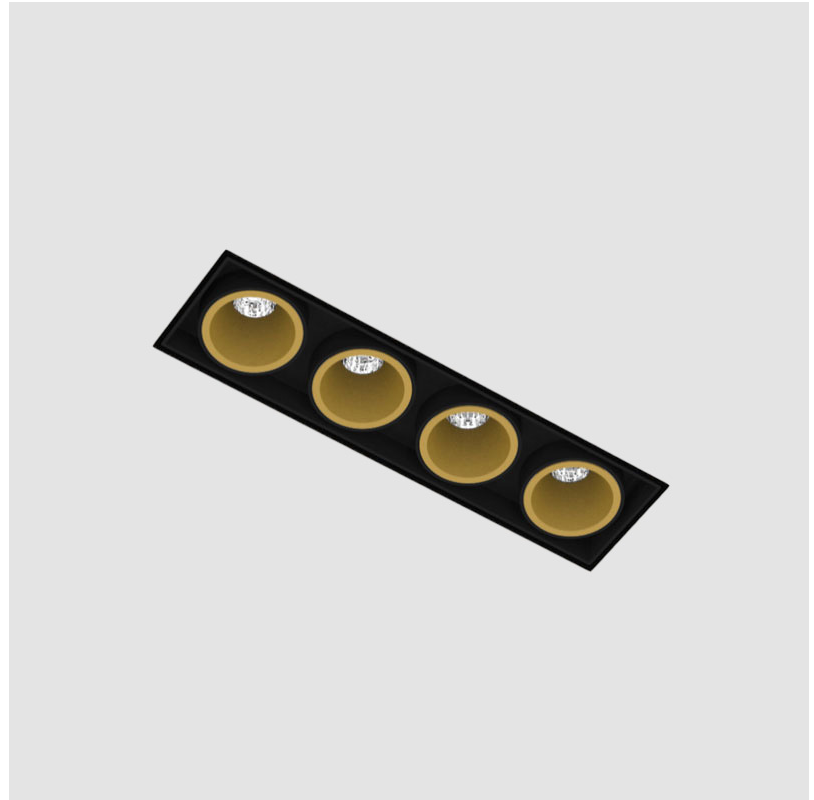

Holder Finish: WHI / BLK
Fixture Material: Aluminum Die Cast
Cut-out Measurements: 142mm / 5 9/16" x 42mm / 1 5/8"
Upon Request: Unique Ceiling Thickness

ELECTRICAL

Lamp Type: LED (Zhaga Standard)
Input Wattage (W): 14.3
Total Output Wattage (W): 13.3
Dimming: Tri-Mode (Non-Dimming and Phase Dimming (120Vac only) and 0-10V Dimming)
Driver Included: No
Driver Location: Recessed Housing
Driver Type: Constant Current - Universal
Driver Class: Class 2
Housing: See components
Input Voltage (V): 120 - 277
Constant Current (MA): 1050

LED

Number of LEDs: 4
Color Temperature (°K): 2700 / 3000 / 3500 / 4000
Max. Delivered Lumen (lm): 750 / 850 / 862 / 880
CRI: >90 CRI
Lamp Life (hrs): 50000
Upon Request: Special Color Temperature

OPTICAL

Reflector: 8 / 14 / 34
Upon Request: Special Beam Angles

RATINGS AND CERTIFICATIONS

Certified By: CSA Certified to UL and CSA Standards
Zaneen Group Inc. © 2024, 11800-388-3382, F-416-247-9319, www.zaneen.com

Patents: International specifications by adding 'INT' at the end of the existing Model #. For assistance on 'custom' specifications, contact zteam@zaneen.com.
In a constant effort to supply the best product, we reserve the right to change specifications or materials without notice. The most recent specification sheets are found at zaneen.com