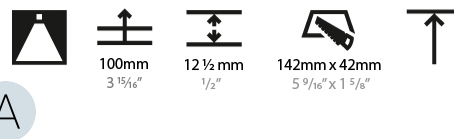

Holder Finish: WHI / BLK
Fixture Material: Aluminum Die Cast
Cut-out Measurements: 142mm / 5 9/16" x 42mm / 1 5/8"
Upon Request: Unique Ceiling Thickness

ELECTRICAL

Lamp Type: LED (Zhaga Standard)
Input Wattage (W): 14.3
Total Output Wattage (W): 13.3
Dimming: Tri-Mode (Non-Dimming and Phase Dimming (120Vac only) and 0-10V Dimming)
Driver Included: No
Driver Location: Recessed Housing
Driver Type: Constant Current - Universal
Driver Class: Class 2
Housing: See components
Input Voltage (V): 120 - 277
Constant Current (MA): 1050

LED

Number of LEDs: 4
Color Temperature (°K): 2700 / 3000 / 3500 / 4000
Max. Delivered Lumen (lm): 750 / 850 / 862 / 880
CRI: >90 CRI
Lamp Life (hrs): 50000
Upon Request: Special Color Temperature

OPTICAL

Reflector: 8 / 14 / 34
Upon Request: Special Beam Angles

RATINGS AND CERTIFICATIONS

Certified By: CSA Certified to UL and CSA Standards
Zaneen Group Inc. © 2024, 11800-388-3382, F-416-247-9319, www.zaneen.com

Patents: International specifications by adding 'INT' at the end of the existing Model #. For assistance on 'custom' specifications, contact zteam@zaneen.com.
In a constant effort to supply the best product, we reserve the right to change specifications or materials without notice. The most recent specification sheets are found at zaneen.com