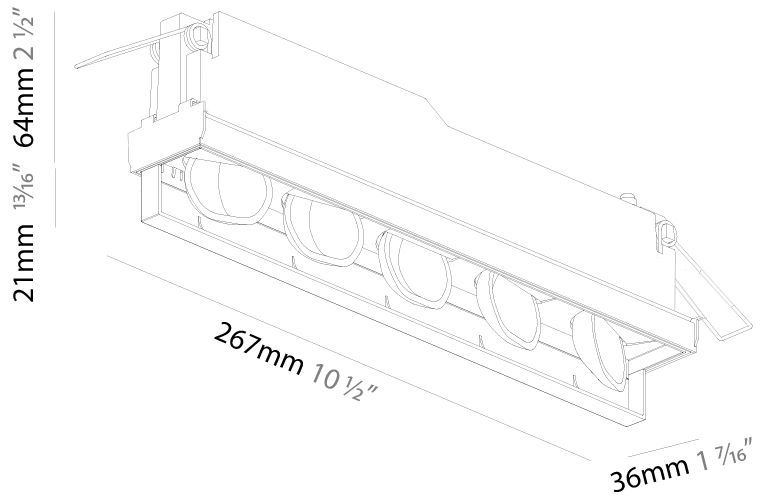

GENERAL

Series: Magiq
Subseries: Magiq Wallwash
Partner: Prolicht
Division: Architectural
Installation: Trimless
Product Type: Wallwash
Mounting Location: Ceiling
Light Distribution: Asymmetric

PHYSICAL

Shape: Rectangle
Length (mm): 267
Length (in): 10 1/2
Width (mm): 36
Width (in): 1 7/16
Height (mm): 64
Height (in): 2 1/2
Ceiling Thickness (mm): 12.5
Ceiling Thickness (in): 1/2
Min. Recessing Depth (mm): 100
Min. Recessing Depth (in): 3 15/16
Weight (kg): .943
Weight (lbs): 2.08
Fixture Material: Aluminum Die Cast
Cut-out Measurements: 273mm / 10 3/4" x 42mm / 1 5/8"

ELECTRICAL

Lamp Type: LED (Zhaga Standard)
Input Wattage (W): 33.4
Total Output Wattage (W): 29.6
Dimming: Tri-Mode (Non-Dimming and Phase Dimming (120Vac only) and 0-10V Dimming)
Driver Included: No
Driver Location: Remote
Driver Type: Constant Current - Universal
Driver Class: Class 1
Input Voltage (V): 120 - 277
Constant Current (MA): 500

LED

Number of LEDs: 5
Color Temperature (°K): 4000
Max. Delivered Lumen (lm): 2443
Nominal Lumen (lm): 2705
CRI: >90 CRI
Lamp Life (hrs): 50000

OPTICAL

Reflector: Asymmetric

RATINGS AND CERTIFICATIONS

Certified By: CSA Certified to UL and CSA Standards
IP rating: IP20

100mm
3 15/16"

12 1/2 mm
1/2"

270mm x 38mm
10 5/8" x 1 1/2"