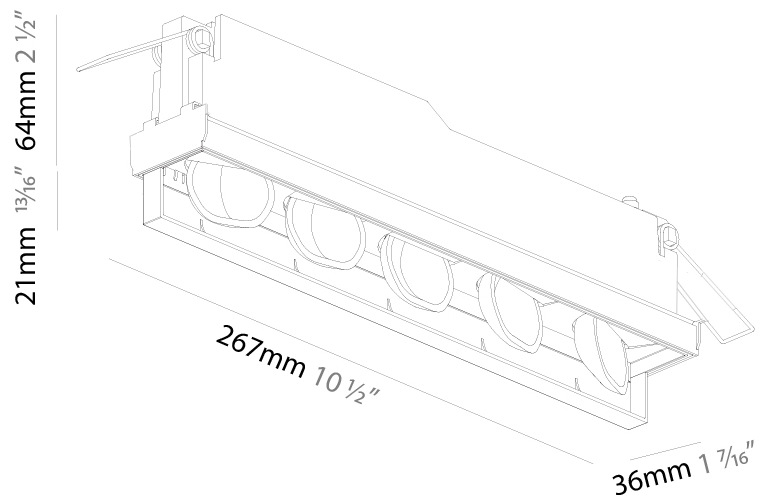

GENERAL

Series: Magiq
Subseries: Magiq Wallwash
Partner: Prolicht
Division: Architectural
Installation: Trimless
Product Type: Wallwash
Mounting Location: Ceiling
Light Distribution: Asymmetric

PHYSICAL

Shape: Rectangle
Length (mm): 267
Length (in): 10 1/2
Width (mm): 36
Width (in): 1 1/16
Height (mm): 64
Height (in): 2 1/2
Ceiling Thickness (mm): 12.5
Ceiling Thickness (in): 1/2
Min. Recessing Depth (mm): 100
Min. Recessing Depth (in): 3 15/16
Weight (kg): .943
Weight (lbs): 2.08
Fixture Material: Aluminum Die Cast
Cut-out Measurements: 273mm / 10 3/4" x 42mm / 1 5/8"

ELECTRICAL

Lamp Type: LED (Zhaga Standard)
Input Wattage (W): 33.4
Total Output Wattage (W): 29.6
Dimming: Tri-Mode (Non-Dimming and Phase Dimming (120Vac only) and 0-10V Dimming)
Driver Included: No
Driver Location: Remote
Driver Type: Constant Current - Universal
Driver Class: Class 1
Input Voltage (V): 120 - 277
Constant Current (MA): 500

LED

Number of LEDs: 5
Color Temperature (°K): 4000
Max. Delivered Lumen (lm): 2443
Nominal Lumen (lm): 2705
CRI: >90 CRI
Lamp Life (hrs): 50000

OPTICAL

Reflector: Asymmetric

RATINGS AND CERTIFICATIONS

Certified By: CSA Certified to UL and CSA Standards
IP rating: IP20

100mm
3 15/16"

12 1/2 mm
1/2"

270mm x 38mm
10 5/8" x 1 1/2"