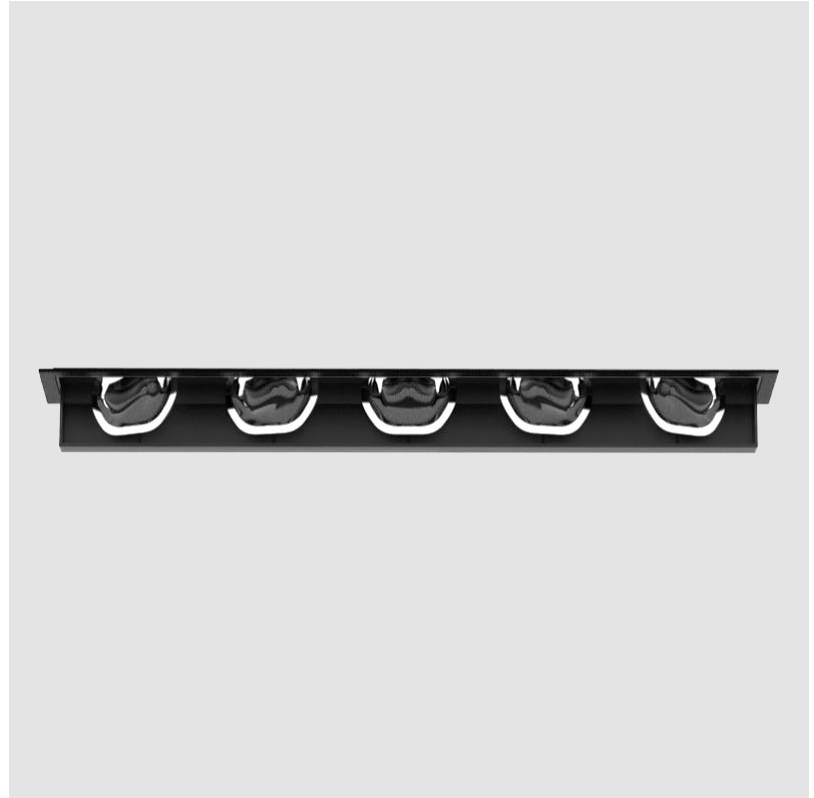

GENERAL

Series: Magiq
Subseries: Magiq Wallwash
Partner: Prolicht
Division: Architectural
Installation: Trimless
Product Type: Wallwash
Mounting Location: Ceiling
Light Distribution: Asymmetric

PHYSICAL

Shape: Rectangle
Length (mm): 267
Length (in): 10 1/2
Width (mm): 36
Width (in): 1 7/16
Height (mm): 64
Height (in): 2 1/2
Ceiling Thickness (mm): 12.5
Ceiling Thickness (in): 1/2
Min. Recessing Depth (mm): 100
Min. Recessing Depth (in): 3 15/16
Weight (kg): .943
Weight (lbs): 2.08
Fixture Material: Aluminum Die Cast
Cut-out Measurements: 273mm / 10 3/4" x 42mm / 1 5/8"

ELECTRICAL

Lamp Type: LED (Zhaga Standard)
Input Wattage (W): 33.4
Total Output Wattage (W): 29.6
Dimming: Tri-Mode (Non-Dimming and Phase Dimming (120Vac only) and 0-10V Dimming)
Driver Included: No
Driver Location: Remote
Driver Type: Constant Current - Universal
Driver Class: Class 1
Input Voltage (V): 120 - 277
Constant Current (MA): 500

LED

Number of LEDs: 5
Color Temperature (°K): 3500
Max. Delivered Lumen (lm): 2145
Nominal Lumen (lm): 2375
CRI: >90 CRI
Lamp Life (hrs): 50000

OPTICAL

Reflector: Asymmetric

RATINGS AND CERTIFICATIONS

Certified By: CSA Certified to UL and CSA Standards
IP rating: IP20

100mm
3 15/16"

12 1/2 mm
1/2"

270mm x 38mm
10 5/8" x 1 1/2"