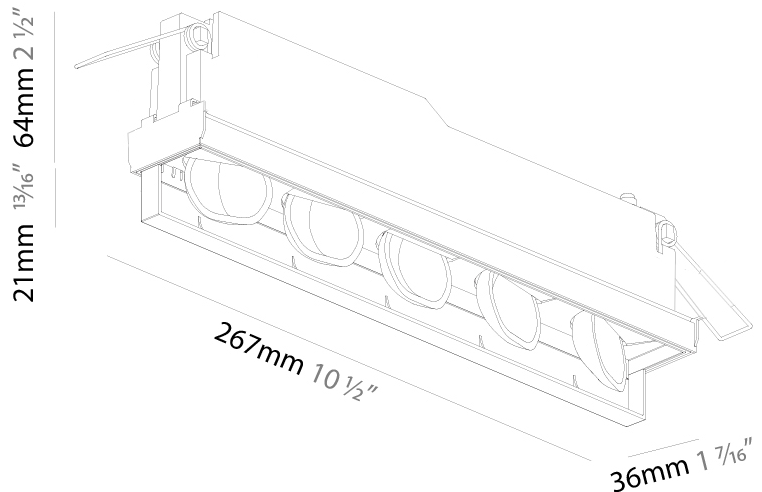

Shape: Rectangle
 Length (mm): 267
 Length (in): 10 1/2
 Width (mm): 36
 Width (in): 1 7/16
 Height (mm): 64
 Height (in): 2 1/2
 Ceiling Thickness (mm): 12.5
 Ceiling Thickness (in): 1/2
 Min. Recessing Depth (mm): 100
 Min. Recessing Depth (in): 3 15/16
 Weight (kg): .943
 Weight (lbs): 2.08
 Fixture Material: Aluminum Die Cast
 Cut-out Measurements: 273mm / 10 3/4" x 42mm / 1 5/8"

Certified By: CSA Certified to UL and CSA Standards
 IP rating: IP20

100mm
3 15/16"

12 1/2 mm
1/2"

270mm x 38mm
10 5/8" x 1 1/2"

PROJECT
TYPE
SPECIFIER
QUANTITY
DATE

MAGIQ WALLWASH TRIMLESS

A35139- : A35139-40K-02

Shape: Rectangle
 Length (mm): 267
 Length (in): 10 1/2
 Width (mm): 36
 Width (in): 1 1/16
 Height (mm): 64
 Height (in): 2 1/2
 Ceiling Thickness (mm): 12.5
 Ceiling Thickness (in): 1/2
 Min. Recessing Depth (mm): 100
 Min. Recessing Depth (in): 3 15/16
 Weight (kg): .943
 Weight (lbs): 2.08
 Fixture Material: Aluminum Die Cast
 Cut-out Measurements: 273mm / 10 3/4" x 42mm / 1 5/8"