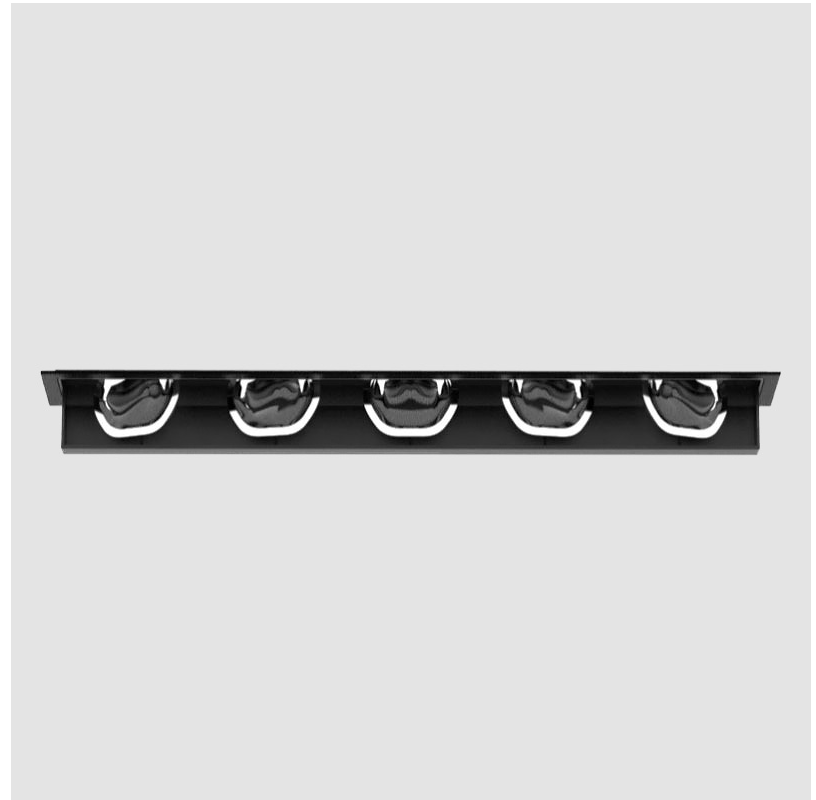

GENERAL

Series: Magiq
Subseries: Magiq Wallwash
Partner: Prolicht
Division: Architectural
Installation: Trimless
Product Type: Wallwash
Mounting Location: Ceiling
Light Distribution: Asymmetric

PHYSICAL

Shape: Rectangle
Length (mm): 267
Length (in): 10 1/2
Width (mm): 36
Width (in): 1 1/16
Height (mm): 64
Height (in): 2 1/2
Ceiling Thickness (mm): 12.5
Ceiling Thickness (in): 1/2
Min. Recessing Depth (mm): 100
Min. Recessing Depth (in): 3 15/16
Weight (kg): .943
Weight (lbs): 2.08
Fixture Material: Aluminum Die Cast
Cut-out Measurements: 273mm / 10 3/4" x 42mm / 1 5/8"

ELECTRICAL

Lamp Type: LED (Zhaga Standard)
Input Wattage (W): 33.4
Total Output Wattage (W): 29.6
Dimming: Tri-Mode (Non-Dimming and Phase Dimming (120Vac only) and 0-10V Dimming)
Driver Included: No
Driver Location: Remote
Driver Type: Constant Current - Universal
Driver Class: Class 1
Input Voltage (V): 120 - 277
Constant Current (MA): 500

LED

Number of LEDs: 5
Color Temperature (°K): 4000
Max. Delivered Lumen (lm): 2443
Nominal Lumen (lm): 2705
CRI: >90 CRI
Lamp Life (hrs): 50000

OPTICAL

Reflector: Asymmetric

RATINGS AND CERTIFICATIONS

Certified By: CSA Certified to UL and CSA Standards
IP rating: IP20

100mm
3 15/16"

12 1/2 mm
1/2"

270mm x 38mm
10 5/8" x 1 1/2"