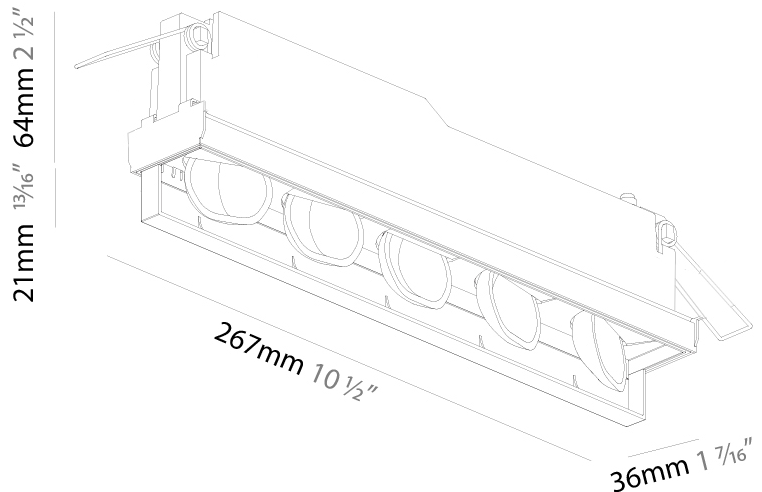

Shape: Rectangle
 Length (mm): 267
 Length (in): 10 1/2
 Width (mm): 36
 Width (in): 1 7/16
 Height (mm): 64
 Height (in): 2 1/2
 Ceiling Thickness (mm): 12.5
 Ceiling Thickness (in): 1/2
 Min. Recessing Depth (mm): 100
 Min. Recessing Depth (in): 3 15/16
 Weight (kg): .943
 Weight (lbs): 2.08
 Fixture Material: Aluminum Die Cast
 Cut-out Measurements: 273mm / 10 3/4" x 42mm / 1 5/8"

Certified By: CSA Certified to UL and CSA Standards
 IP rating: IP20

100mm
3 15/16"

12 1/2 mm
1/2"

270mm x 38mm
10 5/8" x 1 1/2"

PROJECT	
TYPE	
SPECIFIER	
QUANTITY	
DATE	

MAGIQ WALLWASH TRIMLESS

A35139- : A35139-40K-02

Shape: Rectangle
 Length (mm): 267
 Length (in): 10 1/2
 Width (mm): 36
 Width (in): 1 1/16
 Height (mm): 64
 Height (in): 2 1/2
 Ceiling Thickness (mm): 12.5
 Ceiling Thickness (in): 1/2
 Min. Recessing Depth (mm): 100
 Min. Recessing Depth (in): 3 15/16
 Weight (kg): .943
 Weight (lbs): 2.08
 Fixture Material: Aluminum Die Cast
 Cut-out Measurements: 273mm / 10 3/4" x 42mm / 1 5/8"