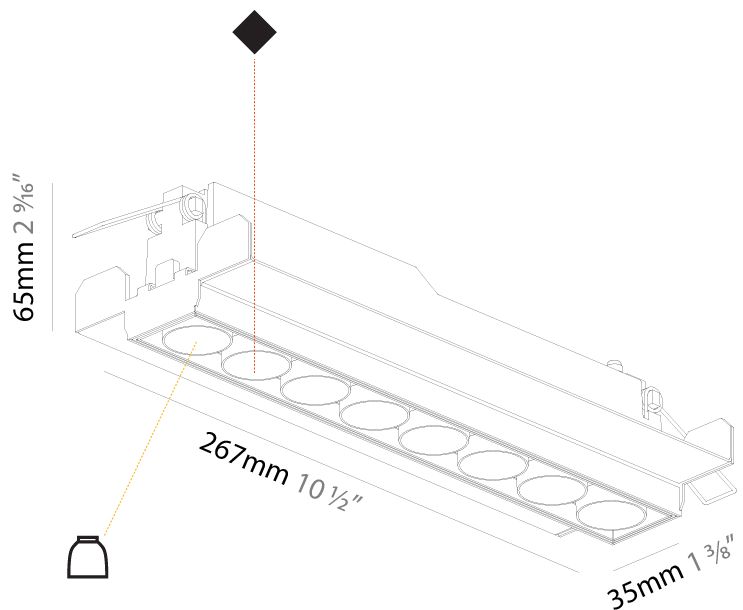

ELECTRICAL

Lamp Type: LED (Zhaga Standard)
Input Wattage (W): 27
Total Output Wattage (W): 25.9
Dimming: Tri-Mode (Non-Dimming and Phase Dimming (120Vac only) and 0-10V Dimming)
Driver Included: No
Driver Location: Remote
Driver Type: Constant Current - Universal
Driver Class: Class 2
Input Voltage (V): 120 - 277
Constant Current (MA): 1050

LED

Number of LEDs: 8
Color Temperature (°K): 2700 / 3000 / 3500 / 4000
Max. Delivered Lumen (lm): MAX. 1561 / 1685 / 1721 / 1756
Nominal Lumen (lm): MAX. 1760 / 1900 / 1940 / 1980
CRI: >90 CRI
Lamp Life (hrs): 50000
Upon Request: Special Color Temperature

OPTICAL

Reflector: 8 / 14 / 34
Upon Request: Special Beam Angles

RATINGS AND CERTIFICATIONS

Zaneen Group Inc. © 2026, 11500-388-3382, F 416-247-9319, www.zaneen.com

Certified by: CSA Certified, ETL and CEM Standards

For assistance on 'custom' specifications, contact zteam@zaneen.com.

In an effort to supply the best product, we reserve the right to change specifications or materials without notice. The most recent specification sheets are found at zaneen.com