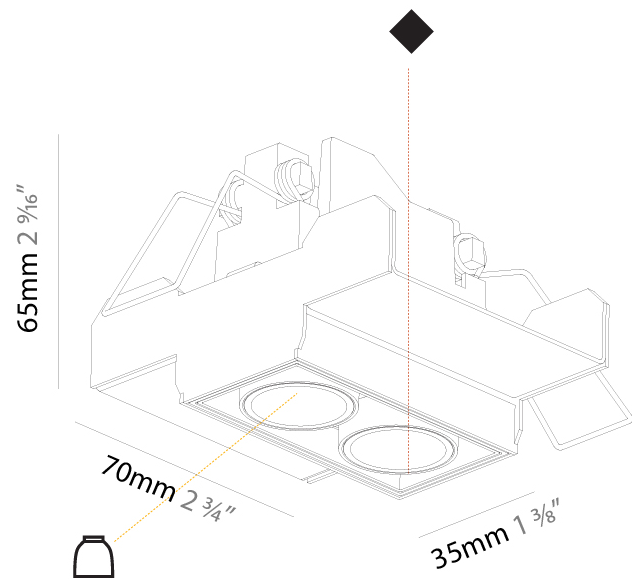

ELECTRICAL

Lamp Type: LED (Zhaga Standard)
Input Wattage (W): 7.7
Total Output Wattage (W): 6.6
Dimming: Tri-Mode (Non-Dimming and Phase Dimming (120Vac only) and 0-10V Dimming)
Driver Included: No
Driver Location: Remote
Driver Type: Constant Current - Universal
Driver Class: Class 2
Input Voltage (V): 120 - 277
Constant Current (MA): 1050

LED

Number of LEDs: 2
Color Temperature (°K): 2700 / 3000 / 3500 / 4000
Max. Delivered Lumen (lm): 319 / 348 / 356 / 363
Nominal Lumen (lm): 440 / 480 / 490 / 500
CRI: >90 CRI
Lamp Life (hrs): 50000
Upon Request: Special Color Temperature

OPTICAL

Reflector: 8 / 18 / 34
Upon Request: Special Beam Angles

RATINGS AND CERTIFICATIONS

Zaneen Group Inc. © 2026, 1 800 388 3382, F 416-247-9319, www.zaneen.com

Certified by CSA Certified, EUL and CE Standards

For assistance on 'custom' specifications, contact zteam@zaneen.com.

In an effort to supply the best product, we reserve the right to change specifications or materials without notice. The most recent specification sheets are found at zaneen.com

120mm
4 3/4"

12 1/2 mm
1/2"

82mm x 42mm
3 1/4" x 1 5/8"