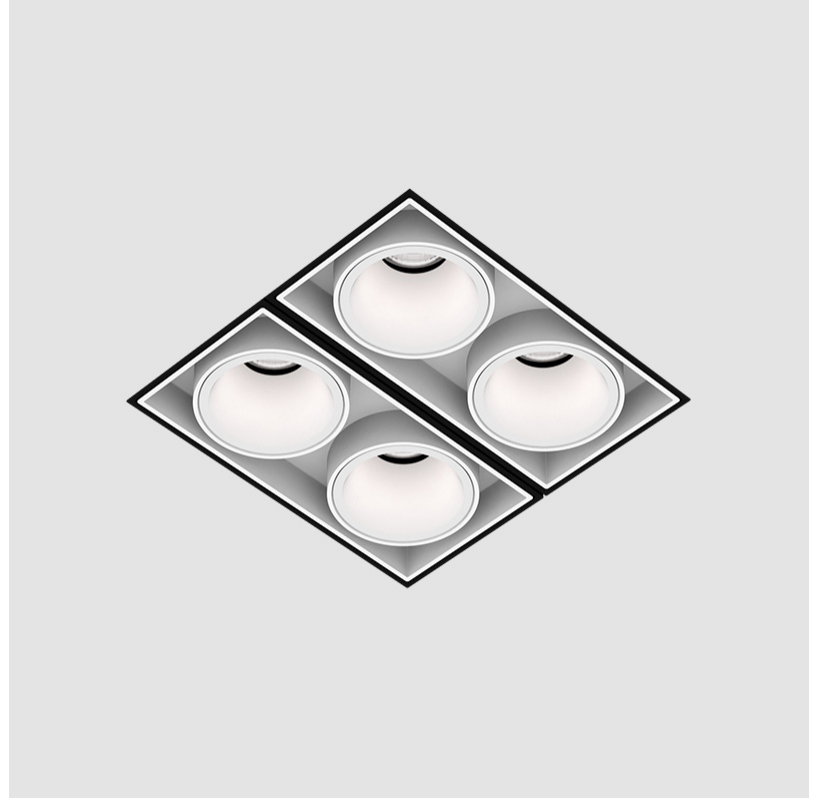

PHYSICAL

Aperture Sizes - Downlights: 1"
Shape: Rectangle
Length (mm): 70
Length (in): 2 3/4
Width (mm): 70
Width (in): 2 3/4
Height (mm): 65
Height (in): 2 9/16
Ceiling Thickness (mm): 12.5
Ceiling Thickness (in): 1/2
Min. Recessing Depth (mm): 100
Min. Recessing Depth (in): 3 15/16
Weight (kg): 0.437
Weight (lbs): 0.96
Fixture Finish: SSR / BKV / CWI / CRY / HAB / UFT / ITA / RUA / FTG / MYG / LOD / PUS / FRO / FUP / KIA / POP / BLS / SPG / MEY / GOH / CHC / COM / ABZ / JAG / OBR / MOS / ROR
Fixture Material: Aluminum Die Cast
Cut-out Measurements: 82mm / 3 1/4" x 42mm / 1 5/8"
Upon Request: Unique Ceiling Thickness

ELECTRICAL

Lamp Type: LED (Zhaga Standard)
Input Wattage (W): 18
Total Output Wattage (W): 16.4
Dimming: Tri-Mode (Non-Dimming and Phase Dimming (120Vac only) and 0-10V Dimming)
Driver Included: No
Driver Location: Recessed Housing
Driver Type: Constant Current - Universal
Driver Class: Class 2
Housing: See components
Input Voltage (V): 120 - 277
Constant Current (MA): 1050

LED

Number of LEDs: 4
Color Temperature (°K): 2700 / 3000 / 3500 / 4000
Max. Delivered Lumen (lm): Max. 887
CRI: >90 CRI
Lamp Life (hrs): 50000
Upon Request: Special Color Temperature

OPTICAL

Reflector: 8 / 18 / 34
Upon Request: Special Beam Angles

RATINGS AND CERTIFICATIONS

Certified By: CSA Certified to UL and CSA Standards

Zaneen Lighting Inc. © 2024. 1-800-388-3389, 7-416-247-9389, www.zaneen.com

For International specifications by adding 'INT' at the end of the existing Model #. For assistance on 'custom' specifications, contact zteam@zaneen.com. In a constant effort to supply the best product, we reserve the right to change specifications or materials without notice. The most recent specification sheets are found at zaneen.com