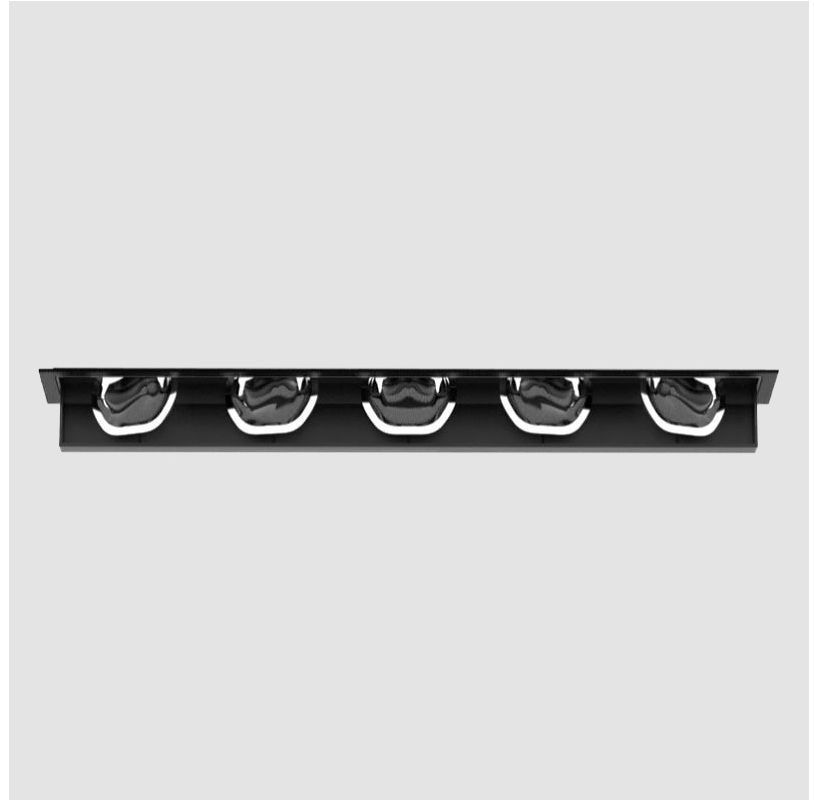

GENERAL

Series: Magiq
Subseries: Magiq Wallwash
Partner: Prolicht
Division: Architectural
Installation: Trimless
Product Type: Wallwash
Mounting Location: Ceiling
Light Distribution: Asymmetric

PHYSICAL

Shape: Rectangle
Length (mm): 267
Length (in): 10 1/2
Width (mm): 36
Width (in): 1 1/16
Height (mm): 64
Height (in): 2 1/2
Ceiling Thickness (mm): 12.5
Ceiling Thickness (in): 1/2
Min. Recessing Depth (mm): 100
Min. Recessing Depth (in): 3 15/16
Weight (kg): .943
Weight (lbs): 2.08
Fixture Material: Aluminum Die Cast
Cut-out Measurements: 273mm / 10 3/4" x 42mm / 1 5/8"

ELECTRICAL

Lamp Type: LED (Zhaga Standard)
Input Wattage (W): 33.4
Total Output Wattage (W): 29.6
Dimming: Tri-Mode (Non-Dimming and Phase Dimming (120Vac only) and 0-10V Dimming)
Driver Included: No
Driver Location: Remote
Driver Type: Constant Current - Universal
Driver Class: Class 1
Input Voltage (V): 120 - 277
Constant Current (MA): 500

LED

Number of LEDs: 5
Color Temperature (°K): 3500
Max. Delivered Lumen (lm): 2145
Nominal Lumen (lm): 2375
CRI: >90 CRI
Lamp Life (hrs): 50000

OPTICAL

Reflector: Asymmetric

RATINGS AND CERTIFICATIONS

Certified By: CSA Certified to UL and CSA Standards
IP rating: IP20

PROJECT	
TYPE	
SPECIFIER	
QUANTITY	
DATE	

100mm
3 15/16"

12 1/2 mm
1/2"

270mm x 38mm
10 5/8" x 1 1/2"