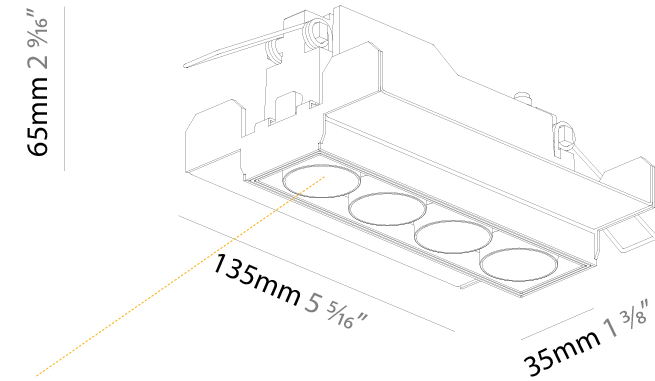

ELECTRICAL

Lamp Type: LED (Zhaga Standard)
Input Wattage (W): 14.3
Total Output Wattage (W): 13.3
Dimming: Tri-Mode (Non-Dimming and Phase Dimming (120Vac only) and 0-10V Dimming)
Driver Included: No
Driver Location: Recessed Housing
Driver Type: Constant Current - Universal
Driver Class: Class 2
Housing: See components
Input Voltage (V): 120 - 277
Constant Current (MA): 1050

LED

Number of LEDs: 4
Color Temperature (°K): [2700 / 3000 / 3500 / 4000](#)
Max. Delivered Lumen (lm): 750 / 850 / 862 / 880
CRI: >90 CRI
Lamp Life (hrs): 50000
Upon Request: Special Color Temperature

OPTICAL

Reflector: [8 / 18 / 34](#)
Upon Request: Special Beam Angles

RATINGS AND CERTIFICATIONS

Certified By: CSA Certified to UL and CSA Standards
IP rating: IP20

Zaneen Group Inc. © 2026, T 1800-388-3382, F 416-247-9319, www.zaneen.com

Available for International specifications by adding 'INT' at the end of the existing Model #. For assistance on 'custom' specifications, contact zteam@zaneen.com. In a constant effort to supply the best product, we reserve the right to change specifications or materials without notice. The most recent specification sheets are found at zaneen.com

PROJECT
TYPE
SPECIFIER
QUANTITY
DATE