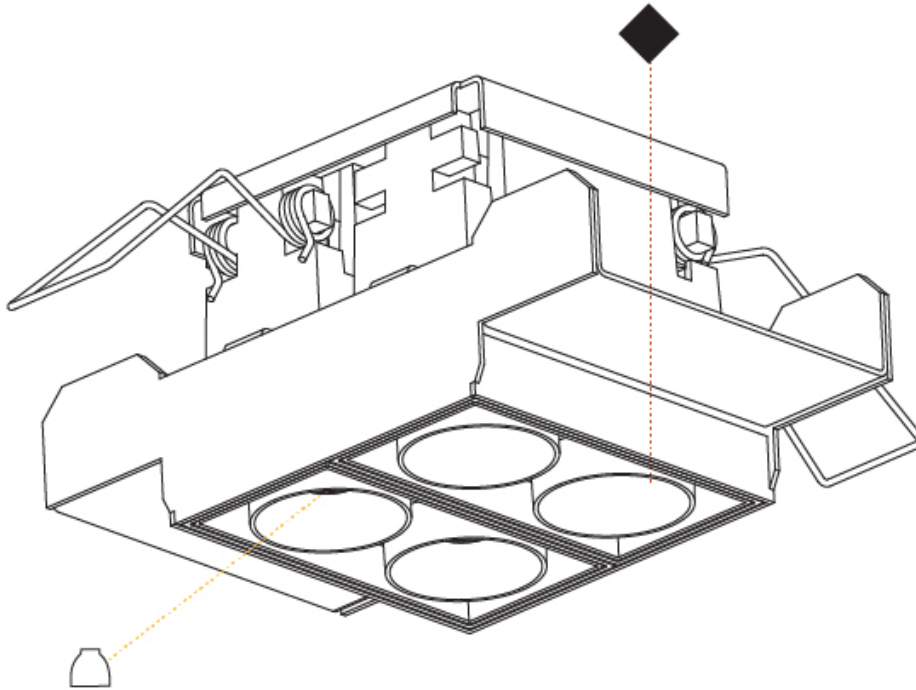

MAGIQ 2X2 CELL KORONA TRIMLESS

A35572-

PROJECT	_____
TYPE	_____
SPECIFIER	_____
QUANTITY	_____
DATE	_____

A