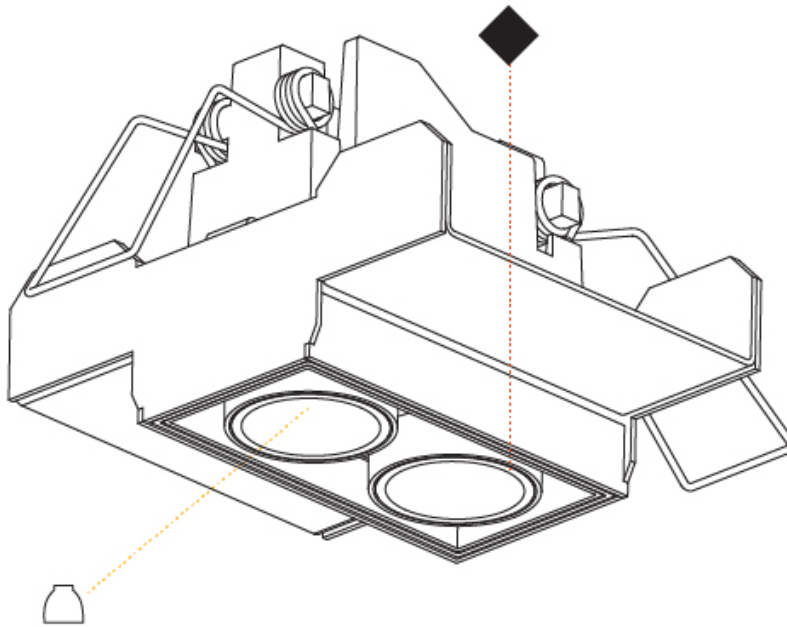

120mm
4 3/4"

12 1/2 mm
1/2"

82mm x 42mm
3 1/4" x 1 5/8"

MAGIQ 2 CELL KORONA TRIMLESS

A35569-

PROJECT	_____
TYPE	_____
SPECIFIER	_____
QUANTITY	_____
DATE	_____

MAGIQ 2X2 CELL KORONA TRIMLESS

A35572-