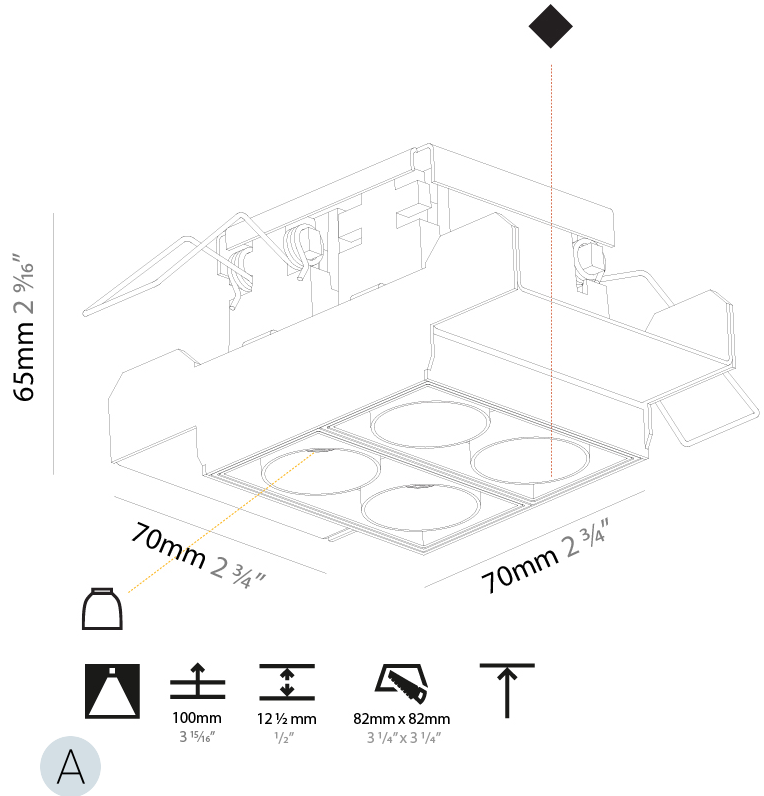

PHYSICAL

Aperture Sizes - Downlights: 1"
Shape: Rectangle
Length (mm): 70
Length (in): 2 3/4
Width (mm): 70
Width (in): 2 3/4
Height (mm): 65
Height (in): 2 9/16
Ceiling Thickness (mm): 12.5
Ceiling Thickness (in): 1/2
Min. Recessing Depth (mm): 100
Min. Recessing Depth (in): 3 15/16
Weight (kg): 0.437
Weight (lbs): 0.96
Fixture Finish: SSR / BKV / CWI / CRY / HAB / UFT / ITA / RUA / FTG / MYG / LOD / PUS / FRO / FUP / KIA / POP / BLS / SPG / MEY / GOH / CHC / COM / ABZ / JAG / OBR / MOS / ROR
Fixture Material: Aluminum Die Cast
Cut-out Measurements: 82mm / 3 1/4" x 42mm / 1 5/8"
Upon Request: Unique Ceiling Thickness

ELECTRICAL

Lamp Type: LED (Zhaga Standard)
Input Wattage (W): 18
Total Output Wattage (W): 16.4
Dimming: Tri-Mode (Non-Dimming and Phase Dimming (120Vac only) and 0-10V Dimming)
Driver Included: No
Driver Location: Recessed Housing
Driver Type: Constant Current - Universal
Driver Class: Class 2
Housing: See components
Input Voltage (V): 120 - 277
Constant Current (MA): 1050

LED

Number of LEDs: 4
Color Temperature (°K): 2700 / 3000 / 3500 / 4000
Max. Delivered Lumen (lm): Max. 887
CRI: >90 CRI
Lamp Life (hrs): 50000
Upon Request: Special Color Temperature

OPTICAL

Reflector: 8 / 18 / 34
Upon Request: Special Beam Angles

RATINGS AND CERTIFICATIONS

Certified By: CSA Certified to UL and CSA Standards

Zaneen Lighting Inc. © 2024. 1-800-388-3389, 7-416-247-9389, www.zaneen.com

For International specifications by adding 'INT' at the end of the existing Model #. For assistance on 'custom' specifications, contact zteam@zaneen.com. In a constant effort to supply the best product, we reserve the right to change specifications or materials without notice. The most recent specification sheets are found at zaneen.com