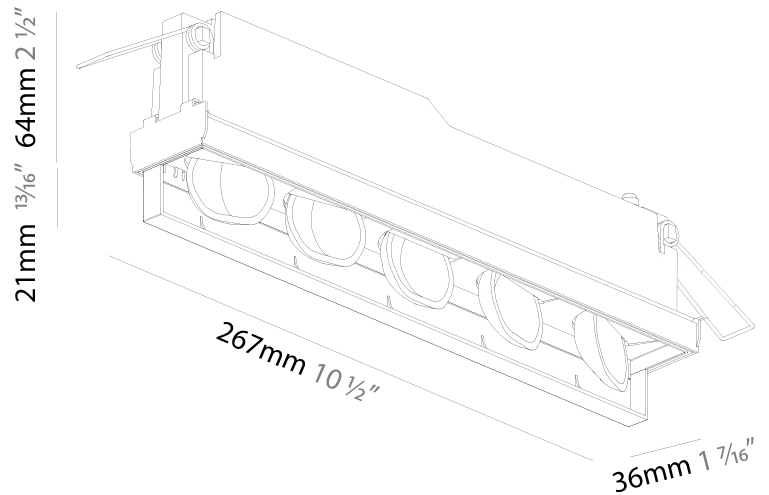

GENERAL

Series: Magiq
Subseries: Magiq Wallwash
Partner: Prolicht
Division: Architectural
Installation: Trimless
Product Type: Wallwash
Mounting Location: Ceiling
Light Distribution: Asymmetric

PHYSICAL

Shape: Rectangle
Length (mm): 267
Length (in): 10 1/2
Width (mm): 36
Width (in): 1 1/16
Height (mm): 64
Height (in): 2 1/2
Ceiling Thickness (mm): 12.5
Ceiling Thickness (in): 1/2
Min. Recessing Depth (mm): 100
Min. Recessing Depth (in): 3 15/16
Weight (kg): .943
Weight (lbs): 2.08
Fixture Material: Aluminum Die Cast
Cut-out Measurements: 273mm / 10 3/4" x 42mm / 1 5/8"

ELECTRICAL

Lamp Type: LED (Zhaga Standard)
Input Wattage (W): 33.4
Total Output Wattage (W): 29.6
Dimming: Tri-Mode (Non-Dimming and Phase Dimming (120Vac only) and 0-10V Dimming)
Driver Included: No
Driver Location: Remote
Driver Type: Constant Current - Universal
Driver Class: Class 1
Input Voltage (V): 120 - 277
Constant Current (MA): 500

LED

Number of LEDs: 5
Color Temperature (°K): 3500
Max. Delivered Lumen (lm): 2145
Nominal Lumen (lm): 2375
CRI: >90 CRI
Lamp Life (hrs): 50000

OPTICAL

Reflector: Asymmetric

RATINGS AND CERTIFICATIONS

Certified By: CSA Certified to UL and CSA Standards
IP rating: IP20

PROJECT	
TYPE	
SPECIFIER	
QUANTITY	
DATE	

100mm
3 15/16"

12 1/2 mm
1/2"

270mm x 38mm
10 5/8" x 1 1/2"