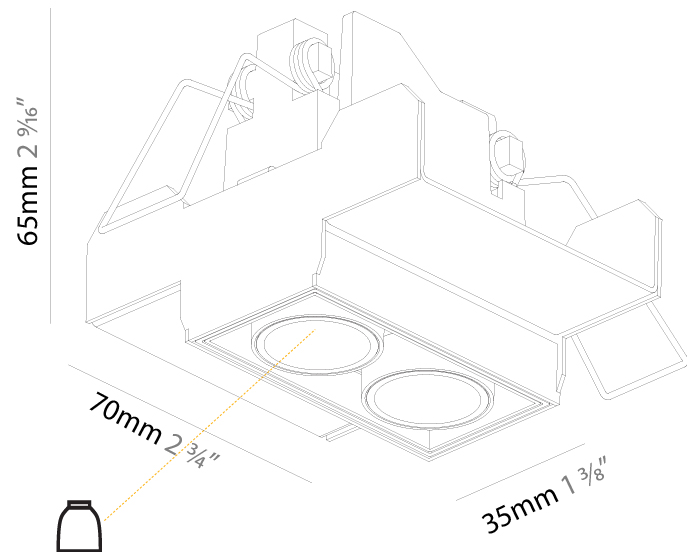

GENERAL

Series: Magiq
Subseries: Magiq 2 Cell
Partner: Prolicht
Division: Architectural
Installation: Trimless
Product Type: Downlight
Mounting Location: Ceiling
Light Distribution: Downlight

PHYSICAL

Aperture Sizes - Downlights: 1"
Shape: Rectangle
Length (mm): 70
Length (in): 2 ³/₄
Width (mm): 35
Width (in): 1 ³/₈
Height (mm): 65
Height (in): 2 ⁹/₁₆
Ceiling Thickness (mm): 12.5
Ceiling Thickness (in): 1/2
Min. Recessing Depth (mm): 100
Min. Recessing Depth (in): 3 ¹⁵/₁₆
Weight (kg): 0.241
Weight (lbs): 0.53
Fixture Finish: BLK / WHI
Fixture Material: Aluminum Die Cast
Cut-out Measurements: 82mm/ 3 1/4" x 42mm / 1 5/8"
Upon Request: Unique Ceiling Thickness

ELECTRICAL

Lamp Type: LED (Zhaga Standard)
Input Wattage (W): 9
Total Output Wattage (W): 8.2
Dimming: Tri-Mode (Non-Dimming and Phase Dimming (120Vac only) and 0-10V Dimming)
Driver Included: No
Driver Location: Remote
Driver Type: Constant Current - Universal
Driver Class: Class 2
Input Voltage (V): 120 - 277
Constant Current (MA): 1050

LED

Number of LEDs: 2
Color Temperature (°K): 2700 / 3000 / 3500 / 4000
Max. Delivered Lumen (lm): 314 / 342 / 350 / 357
Nominal Lumen (lm): 440 / 480 / 490 / 500
CRI: >90 CRI
Lamp Life (hrs): 50000
Upon Request: Special Color Temperature

OPTICAL

Reflector: 8 / 18 / 34
Upon Request: Special Beam Angles

RATINGS AND CERTIFICATIONS

Certified By: CSA Certified to UL and CSA Standards
IP rating: IP20