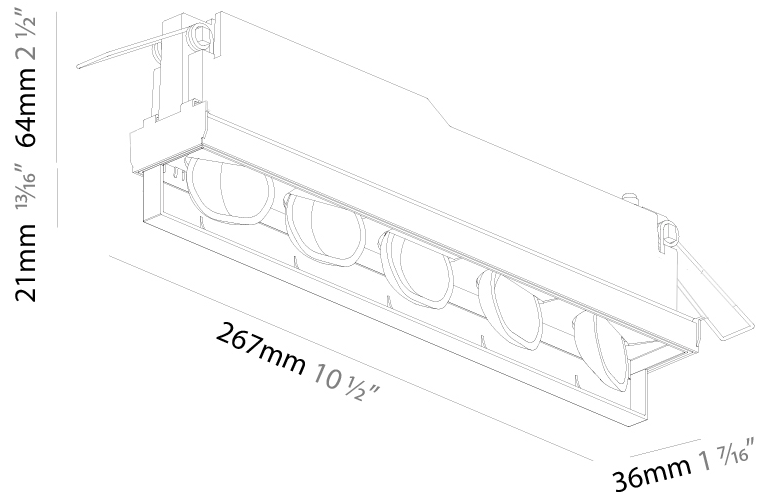

GENERAL

Series: Magiq
Subseries: Magiq Wallwash
Partner: Prolicht
Division: Architectural
Installation: Trimless
Product Type: Wallwash
Mounting Location: Ceiling
Light Distribution: Asymmetric

PHYSICAL

Shape: Rectangle
Length (mm): 267
Length (in): 10 1/2
Width (mm): 36
Width (in): 1 1/16
Height (mm): 64
Height (in): 2 1/2
Ceiling Thickness (mm): 12.5
Ceiling Thickness (in): 1/2
Min. Recessing Depth (mm): 100
Min. Recessing Depth (in): 3 15/16
Weight (kg): .943
Weight (lbs): 2.08
Fixture Material: Aluminum Die Cast
Cut-out Measurements: 273mm / 10 3/4" x 42mm / 1 5/8"

ELECTRICAL

Lamp Type: LED (Zhaga Standard)
Input Wattage (W): 33.4
Total Output Wattage (W): 29.6
Dimming: Tri-Mode (Non-Dimming and Phase Dimming (120Vac only) and 0-10V Dimming)
Driver Included: No
Driver Location: Remote
Driver Type: Constant Current - Universal
Driver Class: Class 1
Input Voltage (V): 120 - 277
Constant Current (MA): 500

LED

Number of LEDs: 5
Color Temperature (°K): 4000
Max. Delivered Lumen (lm): 2443
Nominal Lumen (lm): 2705
CRI: >90 CRI
Lamp Life (hrs): 50000

OPTICAL

Reflector: Asymmetric

RATINGS AND CERTIFICATIONS

Certified By: CSA Certified to UL and CSA Standards
IP rating: IP20

100mm
3 15/16"

12 1/2 mm
1/2"

270mm x 38mm
10 5/8" x 1 1/2"