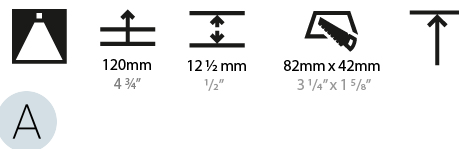

GENERAL

Series: Magiq
Subseries: Magiq 2 Cell
Partner: Prolicht
Division: Architectural
Installation: Trimless
Product Type: Downlight
Mounting Location: Ceiling
Light Distribution: Downlight

PHYSICAL

Aperture Sizes - Downlights: 1"
Shape: Rectangle
Length (mm): 70
Length (in): 2 ³/₄
Width (mm): 35
Width (in): 1 ³/₈
Height (mm): 65
Height (in): 2 ⁹/₁₆
Ceiling Thickness (mm): 12.5
Ceiling Thickness (in): 1/2
Min. Recessing Depth (mm): 100
Min. Recessing Depth (in): 3 ¹⁵/₁₆
Weight (kg): 0.241
Weight (lbs): 0.53
Fixture Finish: BLK / WHI
Fixture Material: Aluminum Die Cast
Cut-out Measurements: 82mm/ 3 1/4" x 42mm / 1 5/8"
Upon Request: Unique Ceiling Thickness

ELECTRICAL

Lamp Type: LED (Zhaga Standard)
Input Wattage (W): 9
Total Output Wattage (W): 8.2
Dimming: Tri-Mode (Non-Dimming and Phase Dimming (120Vac only) and 0-10V Dimming)
Driver Included: No
Driver Location: Remote
Driver Type: Constant Current - Universal
Driver Class: Class 2
Input Voltage (V): 120 - 277
Constant Current (MA): 1050

LED

Number of LEDs: 2
Color Temperature (°K): 2700 / 3000 / 3500 / 4000
Max. Delivered Lumen (lm): 314 / 342 / 350 / 357
Nominal Lumen (lm): 440 / 480 / 490 / 500
CRI: >90 CRI
Lamp Life (hrs): 50000
Upon Request: Special Color Temperature

OPTICAL

Reflector: 8 / 18 / 34
Upon Request: Special Beam Angles

RATINGS AND CERTIFICATIONS

Certified By: CSA Certified to UL and CSA Standards
IP rating: IP20