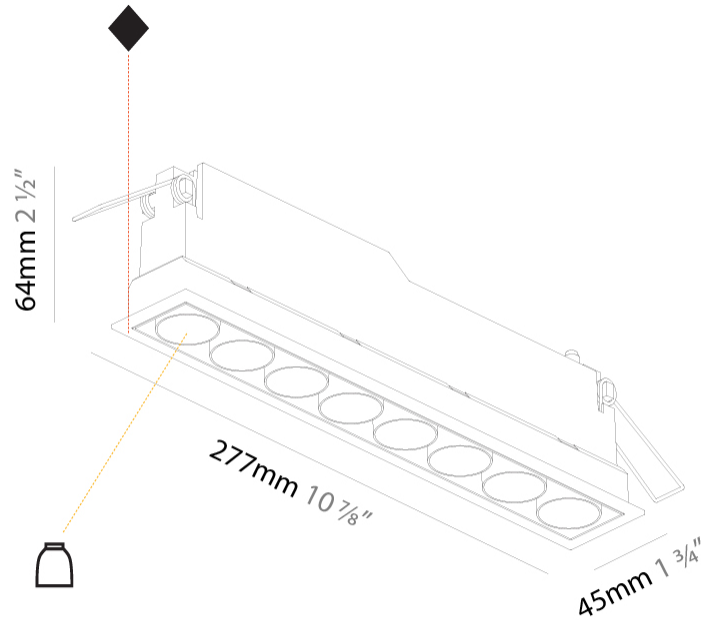

PHYSICAL

Aperture Sizes - Downlights: 1"
Shape: Rectangle
Length (mm): 277
Length (in): 10 7/8
Width (mm): 45
Width (in): 1 3/4
Height (mm): 64
Height (in): 2 1/2
Ceiling Thickness (mm): 10 / 12.5 / 15 / 25 / 30
Ceiling Thickness (in): 3/8 or 1/2 or 9/16 or 1 or 1 3/16
Min. Recessing Depth (mm): 100
Min. Recessing Depth (in): 3 15/16
Weight (kg): 0.518
Weight (lbs): 1.14
Fixture Finish: SSR / BKV / CWI / CRY / HAB / UFT / ITA / RUA / FTG / MYG / LOD / PUS / FRO / FUP / KIA / POP / BLS / SPG / MEY / GOH / CHC / COM / ABZ / JAG / OBR / MOS / ROR
Holder Finish: WHI / BLK
Fixture Material: Aluminum Die Cast
Cut-out Measurements: 270mm / 10 5/8" x 38mm / 1 1/2"

ELECTRICAL

Lamp Type: LED (Zhaga Standard)
Input Wattage (W): 27
Total Output Wattage (W): 25.9
Dimming: Tri-Mode (Non-Dimming and Phase Dimming (120Vac only) and 0-10V Dimming)
Driver Included: No
Driver Location: Remote
Driver Type: Constant Current - Universal
Driver Class: Class 2
Input Voltage (V): 120 - 277
Constant Current (MA): 1050

LED

Number of LEDs: 8
Color Temperature (°K): 2700 / 3000 / 3500 / 4000
Max. Delivered Lumen (lm): MAX 1561 / 1685 / 1721 / 1756
Nominal Lumen (lm): 1760 / 1900 / 1940 / 1980
CRI: >90 CRI
Lamp Life (hrs): 50000

OPTICAL

Reflector: 8 / 14 / 34

RATINGS AND CERTIFICATIONS

Certified By: CSA Certified to UL and CSA Standards
IP rating: IP20