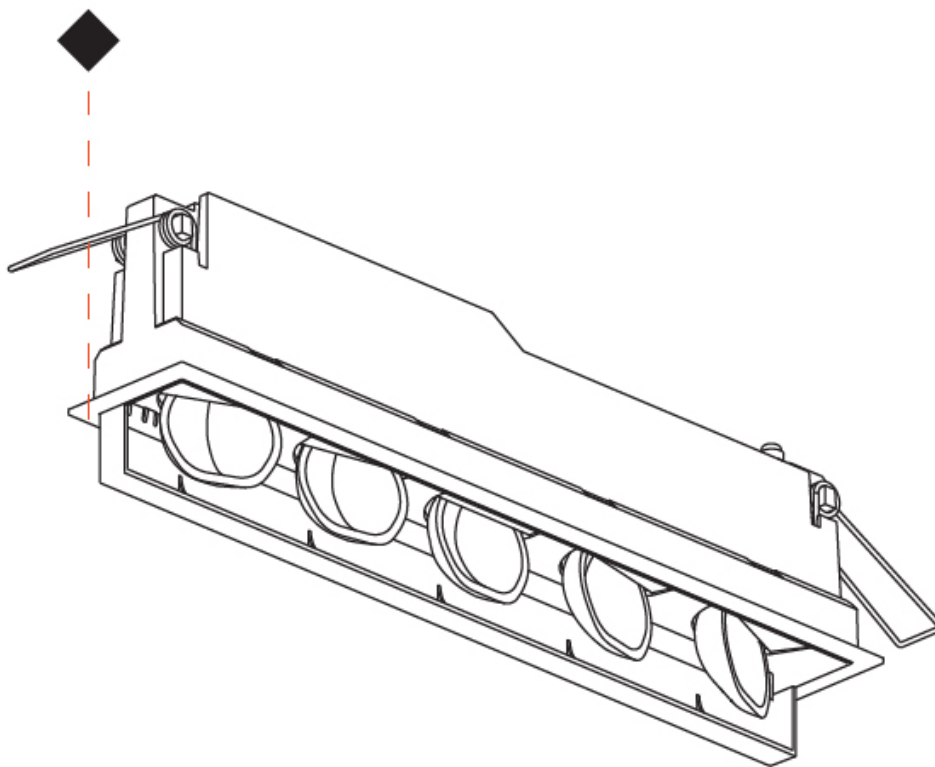

MAGIQ WALLWASH RECESSED

A35154- : A35154-30K-03-02

PROJECT

TYPE

SPECIFIER

QUANTITY

DATE

A