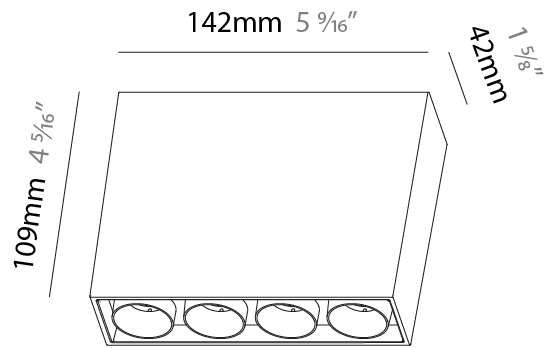

GENERAL

Series: Magiq
Subseries: Magiq 4 Cell
Brand: Prolicht
Division: Architectural
Mounting Type: Surface
Mounting Location: Ceiling
Subcategory: Flush Mount

PHYSICAL

Shape: Rectangle
Length (mm): 142
Length (in): 5 ⁹/₁₆
Width (mm): 42
Width (in): 1 ⁵/₈
Height (mm): 109
Height (in): 4 ⁵/₁₆
Light Distribution: Direct
Weight (kg): 0.65
Fixture Finish: SSR / BKV / CWI / CRY / HAB / UFT / ITA / RUA / FTG / MYG / LOD / PUS / FRO / FUP / KIA / POP / BLS / SPG / MEY / GOH / GUM / CHC / COM / ABZ / JAG / OBR / MOS / ROR
Holder Finish: WHI / BLK
Fixture Material: Aluminum Die Cast

ELECTRICAL

Lamp Type: LED (Zhaga Standard)
Input Wattage (W): 13
Total Output Wattage (W): 11.8
Dimming: Tri-Mode (Non-Dimming and Phase Dimming (120Vac only) and 0-10V Dimming)
Driver Included: Yes
Driver Location: Integrated
Driver Type: Constant Current - Universal
Driver Class: Class 1
Input Voltage (V): 120 - 277
Constant Current (MA): 1050mA

LED

Number of LEDs: 4
Color Temperature (°K): 2700 / 3000 / 3500 / 4000
Max. Delivered Lumen (lm): 781 / 843 / 860 / 878
Nominal Lumen (lm): 880 / 950 / 970 / 990
CRI: >90 CRI
Efficiency (%): 80
Lamp Life (hrs): 50000

OPTICAL

Reflector: 8 / 14 / 34
Adjustability: Fixed

RATINGS AND CERTIFICATIONS

Certified By: Certified for North American Standards
IP rating: IP20