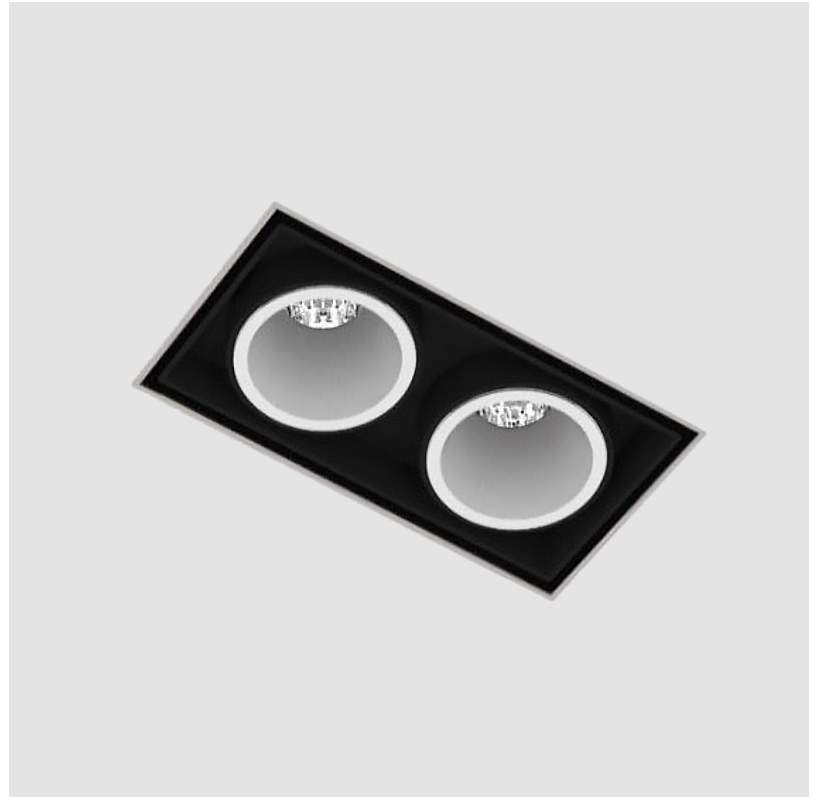

PHYSICAL

Shape: Rectangle
Length (mm): 70
Length (in): 2 ¾
Width (mm): 35
Width (in): 1 ⅜
Height (mm): 65
Height (in): 2 ⅞
Ceiling Thickness (mm): 12.5
Ceiling Thickness (in): 1/2
Min. Recessing Depth (mm): 100
Min. Recessing Depth (in): 3 ⅝
Light Distribution: Direct
Weight (kg): 0.246
Weight (lbs): 0.54

Fixture Finish: SSR / BKV / CWI / CRY / HAB / UFT / ITA / RUA / FTG / MYG / LOD / PUS / FRO / FUP / KIA / POP / BLS / SPG / MEY / GOH / GUM / CHC / COM / ABZ / JAG / OBR / MOS / ROR

Holder Finish: WHI / BLK

Fixture Material: Aluminum Die Cast

Cut-out Measurements: 82mm / 3 1/4" x 42mm / 1 5/8"

Upon Request: Unique Ceiling Thickness

ELECTRICAL

Lamp Type: LED (Zhaga Standard)
Input Wattage (W): 7.7
Total Output Wattage (W): 6.6
Dimming: Tri-Mode (Non-Dimming and Phase Dimming (120Vac only) and 0-10V Dimming)
Driver Included: No
Driver Location: Remote
Driver Type: Constant Current - Universal
Driver Class: Class 2
Input Voltage (V): 120 - 277
Constant Current (MA): 1050

LED

Number of LEDs: 2
Color Temperature (°K): 2700 / 3000 / 3500 / 4000
Max. Delivered Lumen (lm): 319 / 348 / 356 / 363
Nominal Lumen (lm): 440 / 480 / 490 / 500
CRI: >90 CRI
Lamp Life (hrs): 50000
Upon Request: Special Color Temperature

OPTICAL

Reflector: 8 / 18 / 34

Upon Request: Special Beam Angles

RATINGS AND CERTIFICATIONS

Certified By: CSA Certified to UL and CSA Standards

Zaneen Group Inc. © 2024. 1-800-388-3382, F-416-247-9319, www.zaneen.com