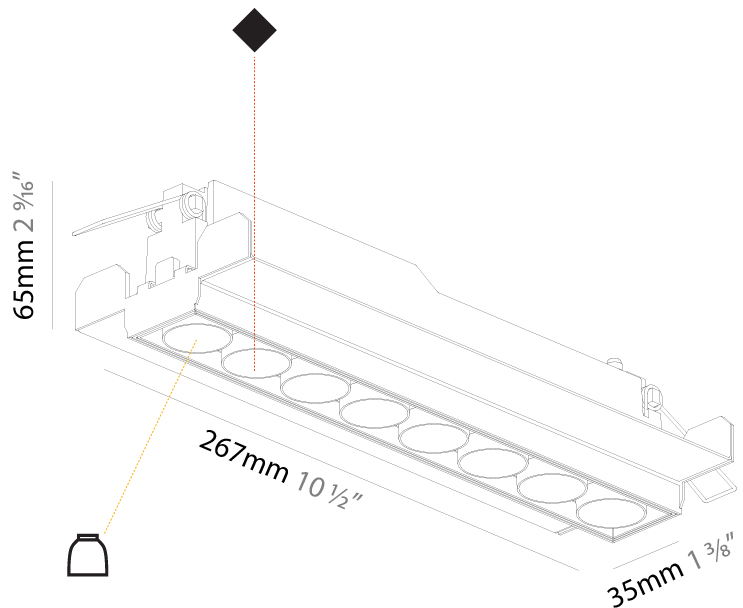

ELECTRICAL

Lamp Type: LED (Zhaga Standard)
Input Wattage (W): 27
Total Output Wattage (W): 25.9
Dimming: Tri-Mode (Non-Dimming and Phase Dimming (120Vac only) and 0-10V Dimming)
Driver Included: No
Driver Location: Remote
Driver Type: Constant Current - Universal
Driver Class: Class 2
Input Voltage (V): 120 - 277
Constant Current (MA): 1050

LED

Number of LEDs: 8
Color Temperature (°K): 2700 / 3000 / 3500 / 4000
Max. Delivered Lumen (lm): MAX. 1561 / 1685 / 1721 / 1756
Nominal Lumen (lm): MAX. 1760 / 1900 / 1940 / 1980
CRI: >90 CRI
Lamp Life (hrs): 50000
Upon Request: Special Color Temperature

OPTICAL

Reflector: 8 / 14 / 34
Upon Request: Special Beam Angles

RATINGS AND CERTIFICATIONS

Zaneen Group Inc. © 2026, 1 800-388-3382, F 416-247-9319, www.zaneen.com

Certified by: CSA Certified, EUL and CE Standards

For assistance on 'custom' specifications, contact zteam@zaneen.com.

In an effort to supply the best product, we reserve the right to change specifications or materials without notice. The most recent specification sheets are found at zaneen.com

100mm
3 15/16"

12 1/2 mm
1/2"

272mm x 42mm
10 11/16" x 1 5/8"