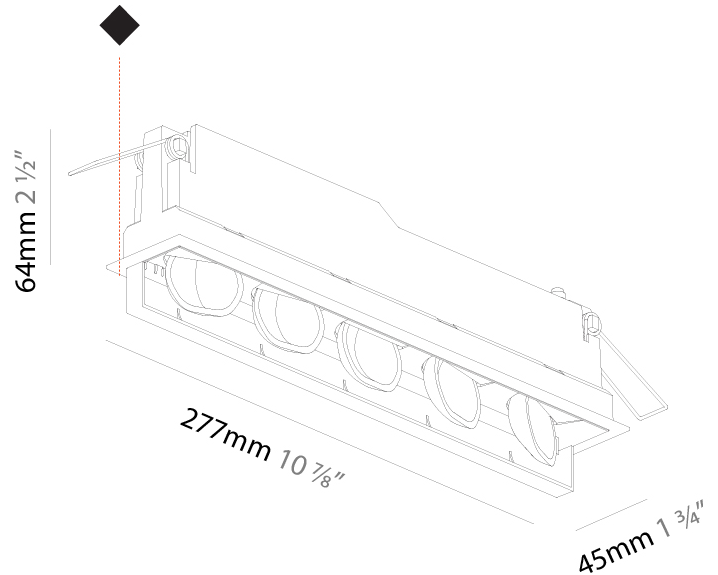

GENERAL

Series: Magiq _____
Subseries: Magiq Wallwash _____
Partner: Prolicht _____
Division: Architectural _____
Installation: Recessed _____
Product Type: Wallwash _____
Mounting Location: Ceiling _____
Light Distribution: Asymmetric _____

PHYSICAL

Shape: Rectangle _____
Length (mm): 277 _____
Length (in): 10 7/8 _____
Width (mm): 45 _____
Width (in): 1 3/4 _____
Height (mm): 64 _____
Height (in): 2 1/2 _____
Min. Recessing Depth (mm): 100 _____
Min. Recessing Depth (in): 3 15/16 _____
Fixture Material: Aluminum Die Cast _____
Cut-out Measurements: 270mm / 10 5/8" x 38mm / 1 1/2" _____

ELECTRICAL

Lamp Type: LED (Zhaga Standard) _____
Input Wattage (W): 31.4 _____
Dimming: Tri-Mode (Non-Dimming and Phase Dimming (120Vac only) and 0-10V Dimming) _____
Driver Included: No _____
Driver Location: Remote _____
Driver Type: Constant Current - Universal _____
Driver Class: Class 2 _____
Input Voltage (V): 120 - 277 _____
Constant Current (MA): 500 _____

LED

Number of LEDs: 5 _____
Color Temperature (°K): 3500 _____
Max. Delivered Lumen (lm): 2145 _____
Nominal Lumen (lm): 2145 _____
CRI: >90 CRI _____
Efficiency (%): 82.3 _____
Lamp Life (hrs): 50000 _____

OPTICAL

RATINGS AND CERTIFICATIONS

Certified By: CSA Certified to UL and CSA Standards _____
IP rating: IP20 _____

100mm
3 15/16"

5 - 30 mm
3/16" - 1 3/16"

270mm x 38mm
10 5/8" x 1 1/2"

A