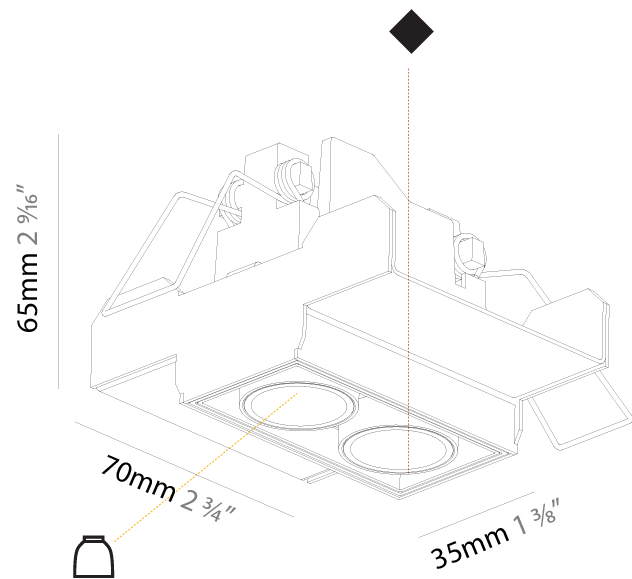

ELECTRICAL

Lamp Type: LED (Zhaga Standard)
Input Wattage (W): 7.7
Total Output Wattage (W): 6.6
Dimming: Tri-Mode (Non-Dimming and Phase Dimming (120Vac only) and 0-10V Dimming)
Driver Included: No
Driver Location: Remote
Driver Type: Constant Current - Universal
Driver Class: Class 2
Input Voltage (V): 120 - 277
Constant Current (MA): 1050

LED

Number of LEDs: 2
Color Temperature (°K): 2700 / 3000 / 3500 / 4000
Max. Delivered Lumen (lm): 319 / 348 / 356 / 363
Nominal Lumen (lm): 440 / 480 / 490 / 500
CRI: >90 CRI
Lamp Life (hrs): 50000
Upon Request: Special Color Temperature

OPTICAL

Reflector: 8 / 18 / 34
Upon Request: Special Beam Angles

RATINGS AND CERTIFICATIONS

Zaneen Group Inc. © 2026, 1 800-388-3382, F 416-247-9319, www.zaneen.com

Certified by CSA Certified, eUL and CEM Standards

For assistance on 'custom' specifications, contact zteam@zaneen.com.

In an effort to supply the best product, we reserve the right to change specifications or materials without notice. The most recent specification sheets are found at zaneen.com