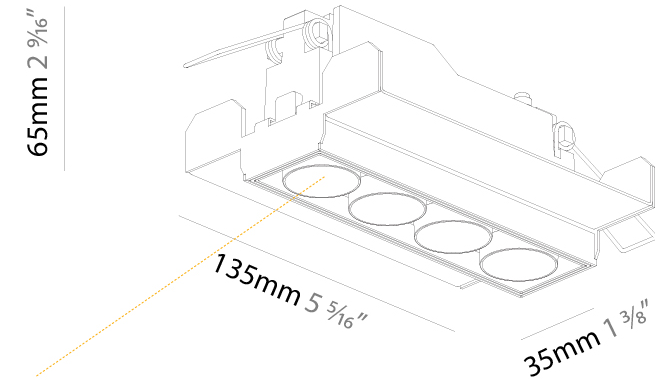

ELECTRICAL

Lamp Type: LED (Zhaga Standard)
Input Wattage (W): 14.3
Total Output Wattage (W): 13.3
Dimming: Tri-Mode (Non-Dimming and Phase Dimming (120Vac only) and 0-10V Dimming)
Driver Included: No
Driver Location: Recessed Housing
Driver Type: Constant Current - Universal
Driver Class: Class 2
Housing: See components
Input Voltage (V): 120 - 277
Constant Current (MA): 1050

LED

Number of LEDs: 4
Color Temperature (°K): 2700 / 3000 / 3500 / 4000
Max. Delivered Lumen (lm): 750 / 850 / 862 / 880
CRI: >90 CRI
Lamp Life (hrs): 50000
Upon Request: Special Color Temperature

OPTICAL

Reflector: 8 / 18 / 34
Upon Request: Special Beam Angles

RATINGS AND CERTIFICATIONS

Certified By: CSA Certified to UL and CSA Standards
IP rating: IP20

Zaneen Group Inc. © 2026, T 1800-388-3382, F 416-247-9319, www.zaneen.com

Available for International specifications by adding 'INT' at the end of the existing Model #. For assistance on 'custom' specifications, contact zteam@zaneen.com. In a constant effort to supply the best product, we reserve the right to change specifications or materials without notice. The most recent specification sheets are found at zaneen.com

PROJECT
TYPE
SPECIFIER
QUANTITY
DATE