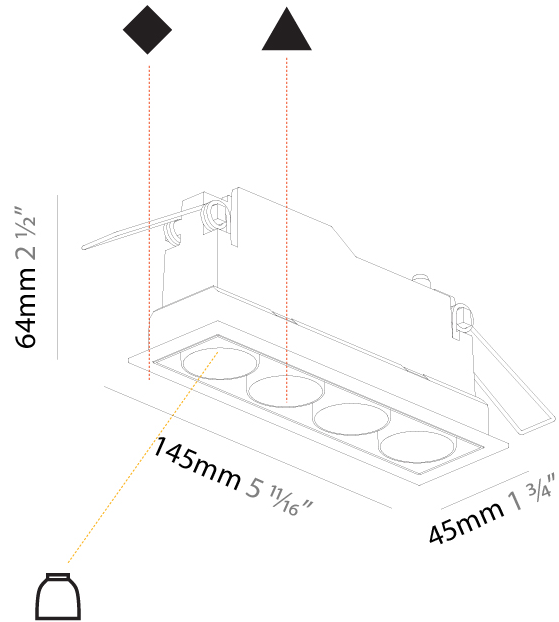

GENERAL

Series: Magiq
Subseries: Magiq 4 Cell Korona
Partner: Prolicht
Division: Architectural
Installation: Recessed
Product Type: Downlight
Mounting Location: Ceiling
Light Distribution: Downlight

PHYSICAL

Aperture Sizes - Downlights: 1"
Shape: Rectangle
Length (mm): 145
Length (in): 5 11/16
Width (mm): 45
Width (in): 1 3/4
Height (mm): 64
Height (in): 2 1/2
Ceiling Thickness (mm): 5 - 30
Min. Recessing Depth (mm): 100
Min. Recessing Depth (in): 3 15/16
Fixture Finish: SSR / BKV / CWI / CRY / HAB / UFT / ITA / RUA / FTG / MYG / LOD / PUS / FRO / FUP / KIA / POP / BLS / SPG / MEY / GOH / CHC / COM / ABZ / JAG / OBR / MOS / ROR
Holder Finish: WHI / BLK
Fixture Material: Aluminum Die Cast
Cut-out Measurements: 138mm / 5 7/16" x 38mm / 1 1/2"

ELECTRICAL

Lamp Type: LED (Zhaga Standard)
Input Wattage (W): 14.3
Total Output Wattage (W): 13.3
Dimming: Tri-Mode (Non-Dimming and Phase Dimming (120Vac only) and 0-10V Dimming)
Driver Included: No
Driver Location: Remote
Driver Type: Constant Current - Universal
Driver Class: Class 2
Input Voltage (V): 120 - 277
Constant Current (MA): 1050

LED

Number of LEDs: 4
Color Temperature (°K): 2700 / 3000 / 3500 / 4000
Max. Delivered Lumen (lm): Max 880
Nominal Lumen (lm): 880 / 950 / 970 / 990
CRI: >90 CRI
Lamp Life (hrs): 50000

OPTICAL

Reflector: 8 / 14 / 34

RATINGS AND CERTIFICATIONS

Certified By: CSA Certified to UL and CSA Standards
IP rating: IP20