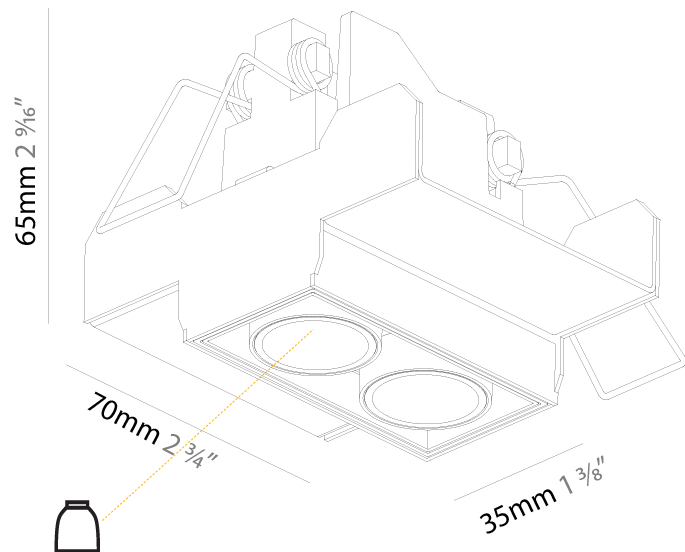

GENERAL

Series: Magiq
Subseries: Magiq 2 Cell
Partner: Prolicht
Division: Architectural
Installation: Trimless
Product Type: Downlight
Mounting Location: Ceiling
Light Distribution: Downlight

PHYSICAL

Aperture Sizes - Downlights: 1"
Shape: Rectangle
Length (mm): 70
Length (in): 2 3/4
Width (mm): 35
Width (in): 1 3/8
Height (mm): 65
Height (in): 2 9/16
Ceiling Thickness (mm): 12.5
Ceiling Thickness (in): 1/2
Min. Recessing Depth (mm): 100
Min. Recessing Depth (in): 3 15/16
Weight (kg): 0.241
Weight (lbs): 0.53
Fixture Finish: BLK / WHI
Fixture Material: Aluminum Die Cast
Cut-out Measurements: 82mm / 3 1/4" x 42mm / 1 5/8"
Upon Request: Unique Ceiling Thickness

ELECTRICAL

Lamp Type: LED (Zhaga Standard)
Input Wattage (W): 9
Total Output Wattage (W): 8.2
Dimming: Tri-Mode (Non-Dimming and Phase Dimming (120Vac only) and 0-10V Dimming)
Driver Included: No
Driver Location: Remote
Driver Type: Constant Current - Universal
Driver Class: Class 2
Input Voltage (V): 120 - 277
Constant Current (MA): 1050

LED

Number of LEDs: 2
Color Temperature (°K): 2700 / 3000 / 3500 / 4000
Max. Delivered Lumen (lm): 314 / 342 / 350 / 357
Nominal Lumen (lm): 440 / 480 / 490 / 500
CRI: >90 CRI
Lamp Life (hrs): 50000
Upon Request: Special Color Temperature

OPTICAL

Reflector: 8 / 18 / 34
Upon Request: Special Beam Angles

RATINGS AND CERTIFICATIONS

Certified By: CSA Certified to UL and CSA Standards
IP rating: IP20