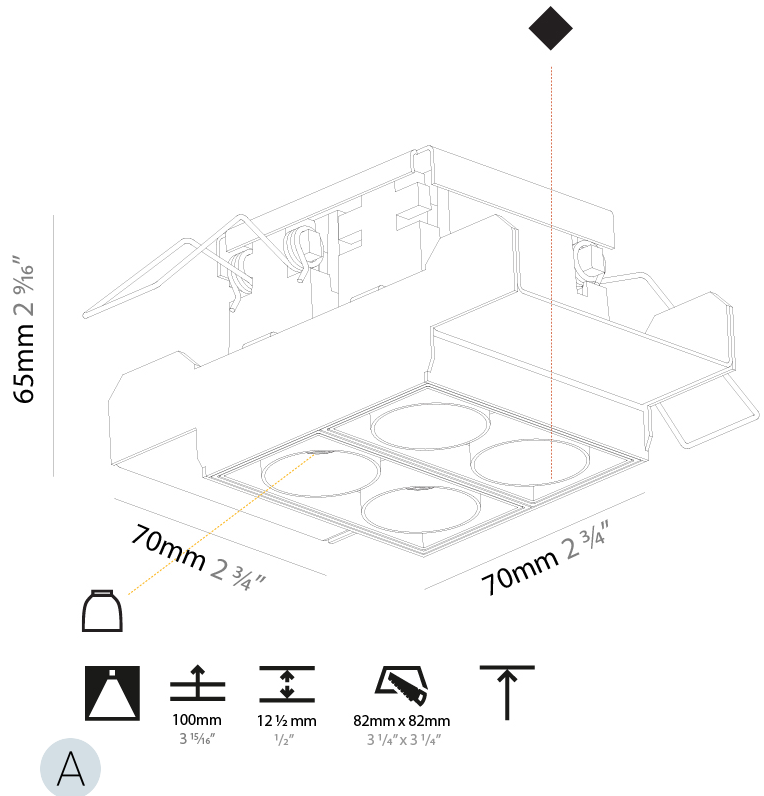

ELECTRICAL

Lamp Type: LED (Zhaga Standard)
Input Wattage (W): 18
Total Output Wattage (W): 16.4
Dimming: Tri-Mode (Non-Dimming and Phase Dimming (120Vac only) and 0-10V Dimming)
Driver Included: No
Driver Location: Recessed Housing
Driver Type: Constant Current - Universal
Driver Class: Class 2
Housing: See components
Input Voltage (V): 120 - 277
Constant Current (MA): 1050

LED

Number of LEDs: 4
Color Temperature (°K): 2700 / 3000 / 3500 / 4000
Max. Delivered Lumen (lm): Max. 887
CRI: >90 CRI
Lamp Life (hrs): 50000
Upon Request: Special Color Temperature

OPTICAL

Reflector: 8 / 18 / 34
Upon Request: Special Beam Angles

RATINGS AND CERTIFICATIONS

Certified By: CSA Certified to UL and CSA Standards
Zaneen Lighting Inc. © 2024, 11801-388-3389, 2416-247-9319, www.zaneen.com

For international specifications by adding 'INT' at the end of the existing Model #. For assistance on 'custom' specifications, contact zteam@zaneen.com. In a constant effort to supply the best product, we reserve the right to change specifications or materials without notice. The most recent specification sheets are found at zaneen.com