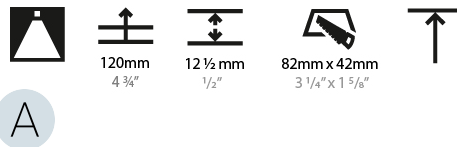

GENERAL

Series: Magiq
Subseries: Magiq 2 Cell
Partner: Prolicht
Division: Architectural
Installation: Trimless
Product Type: Downlight
Mounting Location: Ceiling
Light Distribution: Downlight

PHYSICAL

Aperture Sizes - Downlights: 1"
Shape: Rectangle
Length (mm): 70
Length (in): 2 3/4
Width (mm): 35
Width (in): 1 3/8
Height (mm): 65
Height (in): 2 9/16
Ceiling Thickness (mm): 12.5
Ceiling Thickness (in): 1/2
Min. Recessing Depth (mm): 100
Min. Recessing Depth (in): 3 15/16
Weight (kg): 0.241
Weight (lbs): 0.53
Fixture Finish: BLK / WHI
Fixture Material: Aluminum Die Cast
Cut-out Measurements: 82mm / 3 1/4" x 42mm / 1 5/8"
Upon Request: Unique Ceiling Thickness

ELECTRICAL

Lamp Type: LED (Zhaga Standard)
Input Wattage (W): 9
Total Output Wattage (W): 8.2
Dimming: Tri-Mode (Non-Dimming and Phase Dimming (120Vac only) and 0-10V Dimming)
Driver Included: No
Driver Location: Remote
Driver Type: Constant Current - Universal
Driver Class: Class 2
Input Voltage (V): 120 - 277
Constant Current (MA): 1050

LED

Number of LEDs: 2
Color Temperature (°K): 2700 / 3000 / 3500 / 4000
Max. Delivered Lumen (lm): 314 / 342 / 350 / 357
Nominal Lumen (lm): 440 / 480 / 490 / 500
CRI: >90 CRI
Lamp Life (hrs): 50000
Upon Request: Special Color Temperature

OPTICAL

Reflector: 8 / 18 / 34
Upon Request: Special Beam Angles

RATINGS AND CERTIFICATIONS

Certified By: CSA Certified to UL and CSA Standards
IP rating: IP20