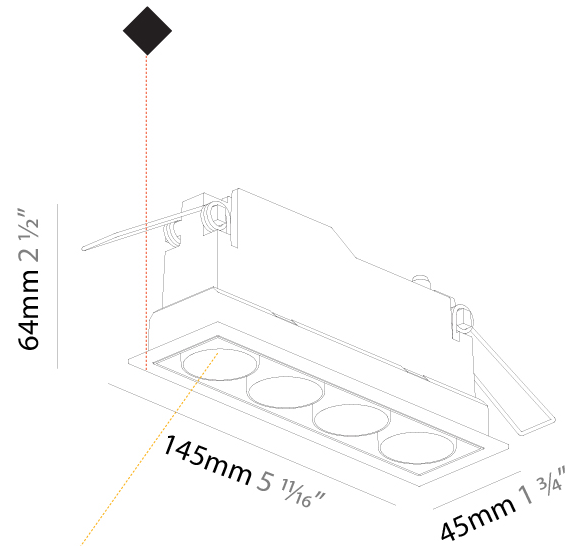

PHYSICAL

Aperture Sizes - Downlights: 1"
Shape: Rectangle
Length (mm): 145
Length (in): 5 11/16
Width (mm): 45
Width (in): 1 3/4
Height (mm): 64
Height (in): 2 1/2
Ceiling Thickness (mm): 10 / 12.5 / 15 / 25 / 30
Ceiling Thickness (in): 3/8 or 1/2 or 9/16 or 1 or 1 3/16
Min. Recessing Depth (mm): 100
Min. Recessing Depth (in): 3 15/16
Weight (kg): 0.265
Weight (lbs): 0.58
Fixture Finish: SSR / BKV / CWI / CRY / HAB / UFT / ITA / RUA / FTG / MYG / LOD / PUS / FRO / FUP / KIA / POP / BLS / SPG / MEY / GOH / CHC / COM / ABZ / JAG / OBR / MOS / ROR
Holder Finish: WHI / BLK
Fixture Material: Aluminum Die Cast
Cut-out Measurements: 138mm / 5 7/16" x 38mm / 1 1/2"

ELECTRICAL

Lamp Type: LED (Zhaga Standard)
Input Wattage (W): 14.3
Total Output Wattage (W): 13.3
Dimming: Tri-Mode (Non-Dimming and Phase Dimming (120Vac only) and 0-10V Dimming)
Driver Included: No
Driver Location: Remote
Driver Type: Constant Current - Universal
Driver Class: Class 2
Input Voltage (V): 120 - 277
Constant Current (MA): 1050
Upon Request: Lutron

LED

Number of LEDs: 4
Color Temperature (°K): 2700 / 3000 / 3500 / 4000
Max. Delivered Lumen (lm): Max 781 / 843 / 860 / 878
Nominal Lumen (lm): 880 / 954 / 970 / 990
CRI: >90 CRI
Lamp Life (hrs): 50000

OPTICAL

Reflector: 8 / 14 / 34

RATINGS AND CERTIFICATIONS

Certified By: CSA Certified to UL and CSA Standards

IP rating: IP20
Zaneen Company Inc. © 2026, T 1800-388-3382, F 416-247-9319, www.zaneen.com