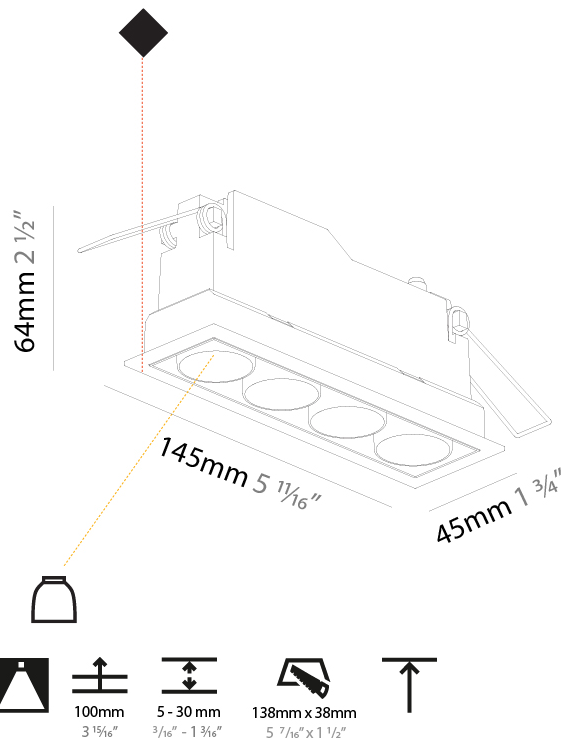

GENERAL

Series: Magiq _____
Subseries: Magiq 4 Cell _____
Partner: Prolicht _____
Division: Architectural _____
Installation: Recessed _____
Product Type: Downlight _____
Mounting Location: Ceiling _____
Light Distribution: Downlight _____

PHYSICAL

Shape: Rectangle _____
Length (mm): 145 _____
Length (in): 5 ¹¹/₁₆ _____
Width (mm): 45 _____
Width (in): 1 ³/₄ _____
Height (mm): 64 _____
Height (in): 2 ¹/₂ _____
Min. Recessing Depth (mm): 100 _____
Min. Recessing Depth (in): 3 ¹⁵/₁₆ _____
Fixture Material: Aluminum Die Cast _____
Cut-out Measurements: 138mm / 5 7/16" x 38mm / 1 1/2" _____

ELECTRICAL

Lamp Type: LED (Zhaga Standard) _____
Input Wattage (W): 14.3 _____
Total Output Wattage (W): 13 _____
Dimming: Tri-Mode (Non-Dimming and Phase Dimming (120Vac only) and 0-10V Dimming) _____
Driver Included: No _____
Driver Location: Remote _____
Driver Type: Constant Current - Universal _____
Driver Class: Class 2 _____
Input Voltage (V): 120 - 277 _____
Constant Current (MA): 1050 _____

LED

Number of LEDs: 4 _____
Color Temperature (°K): 3000 _____
Max. Delivered Lumen (lm): 843 _____
Nominal Lumen (lm): 954 _____
CRI: >90 CRI _____
Lamp Life (hrs): 50000 _____

OPTICAL

Reflector: 34 _____

RATINGS AND CERTIFICATIONS

Certified By: CSA Certified to UL and CSA Standards _____
IP rating: IP20 _____