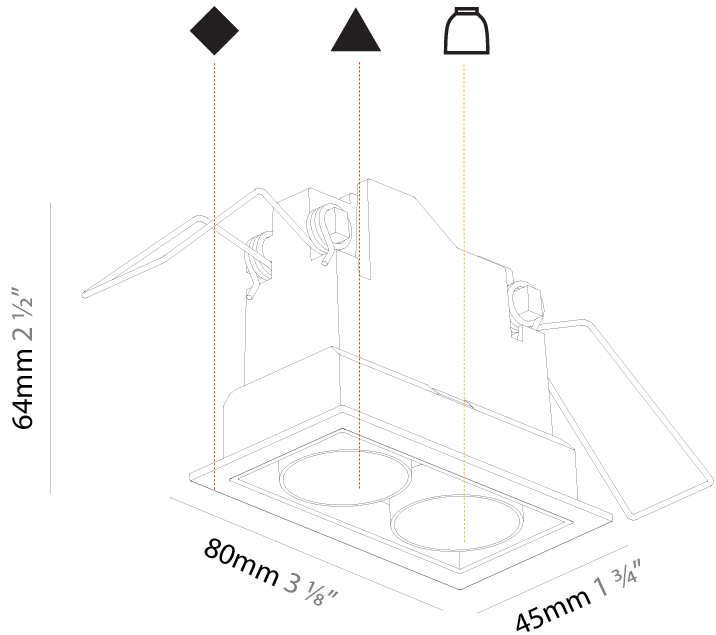

PHYSICAL

Aperture Sizes - Downlights: 1"
Shape: Rectangle
Length (mm): 80
Length (in): 3 1/8"
Width (mm): 45
Width (in): 1 3/4"
Height (mm): 64
Height (in): 2 1/2"
Ceiling Thickness (mm): 10 / 12.5 / 15 / 25 / 30
Ceiling Thickness (in): 3/8 or 1/2 or 9/16 or 1 or 1 3/16
Min. Recessing Depth (mm): 100
Min. Recessing Depth (in): 3 15/16"
Weight (kg): 0.15
Weight (lbs): 0.33
Fixture Finish: SSR / BKV / CWI / CRY / HAB / UFT / ITA / RUA / FTG / MYG / LOD / PUS / FRO / FUP / KIA / POP / BLS / SPG / MEY / GOH / CHC / COM / ABZ / JAG / OBR / MOS / ROR
Holder Finish: WHI / BLK
Fixture Material: Aluminum Die Cast
Cut-out Measurements: 73mm / 2 7/8" x 38mm / 1 1/2"

ELECTRICAL

Lamp Type: LED (Zhaga Standard)
Input Wattage (W): 9
Total Output Wattage (W): 6.6
Dimming: Tri-Mode (Non-Dimming and Phase Dimming (120Vac only) and 0-10V Dimming)
Driver Included: No
Driver Location: Remote
Driver Type: Constant Current - Universal
Driver Class: Class 2
Input Voltage (V): 120 - 277
Constant Current (MA): 1050

LED

Number of LEDs: 2
Color Temperature (°K): 2700 / 3000 / 3500 / 4000
Max. Delivered Lumen (lm): 390 / 410 / 421 / 430
Nominal Lumen (lm): 440 / 465 / 470 / 480
CRI: >90 CRI
Lamp Life (hrs): 50000

OPTICAL

Reflector: 8 / 18 / 34

RATINGS AND CERTIFICATIONS

Certified By: CSA Certified to UL and CSA Standards
IP rating: IP20