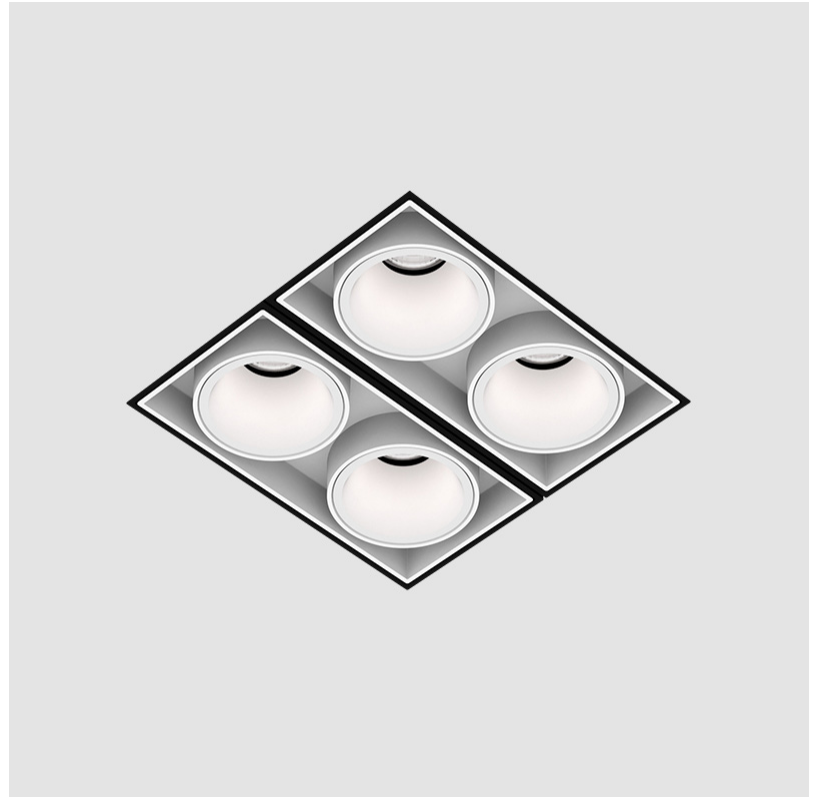

ELECTRICAL

Lamp Type: LED (Zhaga Standard)
Input Wattage (W): 18
Total Output Wattage (W): 16.4
Dimming: Tri-Mode (Non-Dimming and Phase Dimming (120Vac only) and 0-10V Dimming)
Driver Included: No
Driver Location: Recessed Housing
Driver Type: Constant Current - Universal
Driver Class: Class 2
Housing: See components
Input Voltage (V): 120 - 277
Constant Current (MA): 1050

LED

Number of LEDs: 4
Color Temperature (°K): 2700 / 3000 / 3500 / 4000
Max. Delivered Lumen (lm): Max. 887
CRI: >90 CRI
Lamp Life (hrs): 50000
Upon Request: Special Color Temperature

OPTICAL

Reflector: 8 / 18 / 34
Upon Request: Special Beam Angles

RATINGS AND CERTIFICATIONS

Certified By: CSA Certified to UL and CSA Standards
Zaneen Lighting Inc. © 2024, 11801-388-3389, 2416-247-9319, www.zaneen.com

For international specifications by adding 'INT' at the end of the existing Model #. For assistance on 'custom' specifications, contact zteam@zaneen.com. In a constant effort to supply the best product, we reserve the right to change specifications or materials without notice. The most recent specification sheets are found at zaneen.com