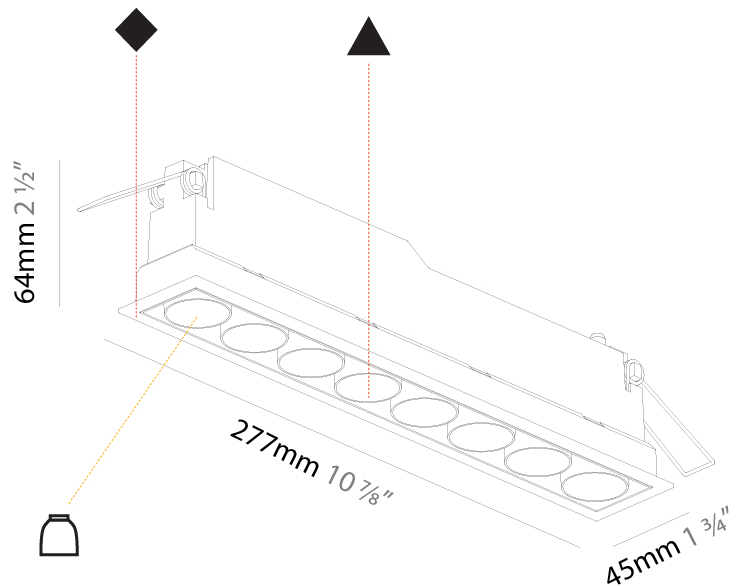

PHYSICAL

Aperture Sizes - Downlights: 1"
Shape: Rectangle
Length (mm): 277
Length (in): 10 7/8
Width (mm): 45
Width (in): 1 3/4
Height (mm): 64
Height (in): 2 1/2
Ceiling Thickness (mm): 5 - 30
Ceiling Thickness (in): 3/16 - 1 3/16
Min. Recessing Depth (mm): 100
Min. Recessing Depth (in): 3 15/16
Weight (kg): 0.518
Weight (lbs): 1.15
Fixture Finish: SSR / BKV / CWI / CRY / HAB / UFT / ITA / RUA / FTG / MYG / LOD / PUS / FRO / FUP / KIA / POP / BLS / SPG / MEY / GOH / CHC / COM / ABZ / JAG / OBR / MOS / ROR
Holder Finish: WHI / BLK
Fixture Material: Aluminum Die Cast
Cut-out Measurements: 270mm / 10 5/8" x 38mm / 1 1/2"

ELECTRICAL

Lamp Type: LED (Zhaga Standard)
Input Wattage (W): 26.6
Total Output Wattage (W): 25.9
Dimming: Tri-Mode (Non-Dimming and Phase Dimming (120Vac only) and 0-10V Dimming)
Driver Included: No
Driver Location: Remote
Driver Type: Constant Current - Universal
Driver Class: Class 2
Input Voltage (V): 120 - 277
Constant Current (MA): 1050

LED

Number of LEDs: 8
Color Temperature (°K): 2700 / 3000 / 3500 / 4000
Max. Delivered Lumen (lm): 1570 / 1700 / 1725 / 1760
Nominal Lumen (lm): 1760 / 1900 / 2040 / 1980
CRI: >90 CRI
Lamp Life (hrs): 50000

OPTICAL

Reflector: 8 / 14 / 34

RATINGS AND CERTIFICATIONS

Certified By: CSA Certified to UL and CSA Standards
IP rating: IP20