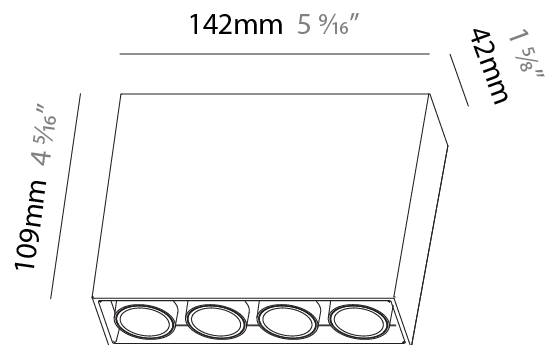

Series: Magiq
Subseries: Magiq 4 Cell Korona
Partner: Prolicht
Division: Architectural
Installation: Surface
Product Type: Ceiling Surface
Mounting Location: Ceiling
Light Distribution: Direct

PHYSICAL

Shape: Rectangle
Length (mm): 142
Length (in): 5 ⁹/₁₆
Width (mm): 42
Width (in): 1 ⁵/₈
Height (mm): 109
Height (in): 4 ³/₁₆
Weight (kg): 0.65
Fixture Finish: SSR / BKV / CWI / CRY / HAB / UFT / ITA / RUA / FTG / MYG / LOD / PUS / FRO / FUP / KIA / POP / BLS / SPG / MEY / GOH / CHC / COM / ABZ / JAG / OBR / MOS / ROR
Holder Finish: WHI / BLK
Accent Finish: SSR / BKV / CWI / CRY / HAB / LAG / UFT / ITA / RUA / RUR / MIC / FTG / MYG / TWT / LOD / PUS / FRO / FUP / KIA / POP / BLS / SPG / MEY / GOH / GUM / CHC / COM / ABZ / JAG
Fixture Material: Aluminum Die Cast

ELECTRICAL

Lamp Type: LED (Zhaga Standard)
Input Wattage (W): 13
Total Output Wattage (W): 11.8
Dimming: Tri-Mode (Non-Dimming and Phase Dimming (120Vac only) and 0-10V Dimming)
Driver Included: Yes
Driver Location: Integrated
Driver Type: Constant Current - Universal
Driver Class: Class 1
Input Voltage (V): 120 - 277
Constant Current (MA): 1050mA

LED

Number of LEDs: 4
Color Temperature (°K): 2700 / 3000 / 3500 / 4000
Max. Delivered Lumen (lm): 781 / 843 / 860 / 878
Nominal Lumen (lm): 880 / 950 / 970 / 990
CRI: >90 CRI
Efficiency (%): 80
Lamp Life (hrs): 50000

OPTICAL

Reflector°: 8 / 14 / 34
Adjustability: Fixed

RATINGS AND CERTIFICATIONS

Certified By: Certified for North American Standards
IP rating: IP20