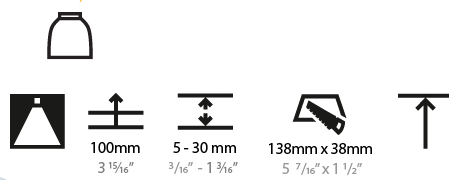

PHYSICAL

Aperture Sizes - Downlights: 1"
Shape: Rectangle
Length (mm): 145
Length (in): 5 11/16
Width (mm): 45
Width (in): 1 3/4
Height (mm): 64
Height (in): 2 1/2
Ceiling Thickness (mm): 10 / 12.5 / 15 / 25 / 30
Ceiling Thickness (in): 3/8 or 1/2 or 9/16 or 1 or 1 3/16
Min. Recessing Depth (mm): 100
Min. Recessing Depth (in): 3 15/16
Weight (kg): 0.265
Weight (lbs): 0.58
Fixture Finish: SSR / BKV / CWI / CRY / HAB / UFT / ITA / RUA / FTG / MYG / LOD / PUS / FRO / FUP / KIA / POP / BLS / SPG / MEY / GOH / CHC / COM / ABZ / JAG / OBR / MOS / ROR
Holder Finish: WHI / BLK
Fixture Material: Aluminum Die Cast
Cut-out Measurements: 138mm / 5 7/16" x 38mm / 1 1/2"

ELECTRICAL

Lamp Type: LED (Zhaga Standard)
Input Wattage (W): 14.3
Total Output Wattage (W): 13.3
Dimming: Tri-Mode (Non-Dimming and Phase Dimming (120Vac only) and 0-10V Dimming)
Driver Included: No
Driver Location: Remote
Driver Type: Constant Current - Universal
Driver Class: Class 2
Input Voltage (V): 120 - 277
Constant Current (MA): 1050
Upon Request: Lutron

LED

Number of LEDs: 4
Color Temperature (°K): 2700 / 3000 / 3500 / 4000
Max. Delivered Lumen (lm): Max 781 / 843 / 860 / 878
Nominal Lumen (lm): 880 / 954 / 970 / 990
CRI: >90 CRI
Lamp Life (hrs): 50000

OPTICAL

Reflector: 8 / 14 / 34

RATINGS AND CERTIFICATIONS

Certified By: CSA Certified to UL and CSA Standards

IP rating: IP20
Zaneen Company Inc. © 2026, T 1800-388-3382, F 416-247-9319, www.zaneen.com