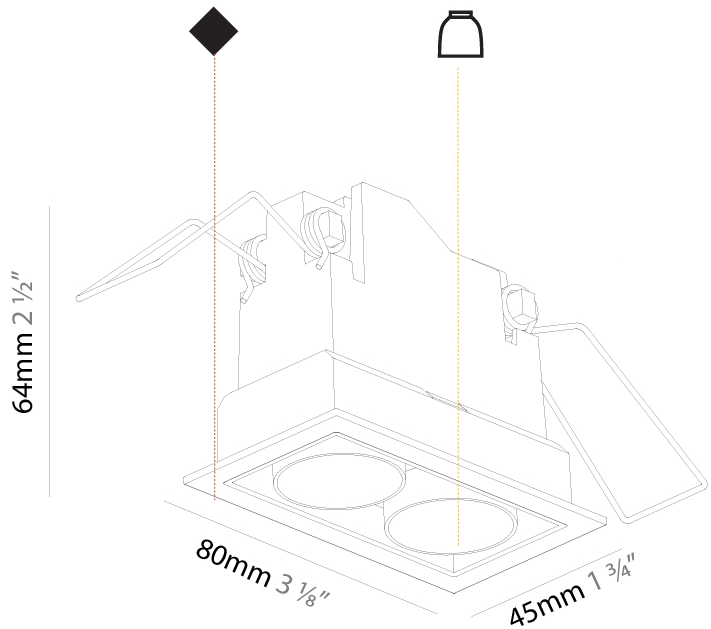

PHYSICAL

Aperture Sizes - Downlights: 1"
Shape: Rectangle
Length (mm): 80
Length (in): 3 1/8"
Width (mm): 45
Width (in): 1 3/4"
Height (mm): 64
Height (in): 2 1/2"
Ceiling Thickness (mm): 10 / 12.5 / 15 / 25 / 30
Ceiling Thickness (in): 3/8 or 1/2 or 9/16 or 1 or 1 3/16
Min. Recessing Depth (mm): 100
Min. Recessing Depth (in): 3 15/16"
Weight (kg): 0.145
Weight (lbs): 0.32
Fixture Finish: SSR / BKV / CWI / CRY / HAB / UFT / ITA / RUA / FTG / MYG / LOD / PUS / FRO / FUP / KIA / POP / BLS / SPG / MEY / GOH / CHC / COM / ABZ / JAG / OBR / MOS / ROR
Holder Finish: WHI / BLK
Fixture Material: Aluminum Die Cast
Cut-out Measurements: 73mm / 2 7/8" x 38mm / 1 1/2"

ELECTRICAL

Lamp Type: LED (Zhaga Standard)
Input Wattage (W): 7.7
Total Output Wattage (W): 6.6
Dimming: Tri-Mode (Non-Dimming and Phase Dimming (120Vac only) and 0-10V Dimming)
Driver Included: No
Driver Location: Remote
Driver Type: Constant Current - Universal
Driver Class: Class 2
Input Voltage (V): 120 - 277
Constant Current (MA): 1050

LED

Number of LEDs: 2
Color Temperature (°K): 2700 / 3000 / 3500 / 4000
Max. Delivered Lumen (lm): 390 / 410 / 421 / 430
Nominal Lumen (lm): 440 / 465 / 470 / 480
CRI: >90 CRI
Lamp Life (hrs): 50000

OPTICAL

Reflector: 8 / 18 / 34

RATINGS AND CERTIFICATIONS

Certified By: CSA Certified to UL and CSA Standards
IP rating: IP20

100mm
3 15/16"

10 - 30 mm
3/8" - 1 3/16"

73mm x 38mm
2 7/8" x 1 1/2"