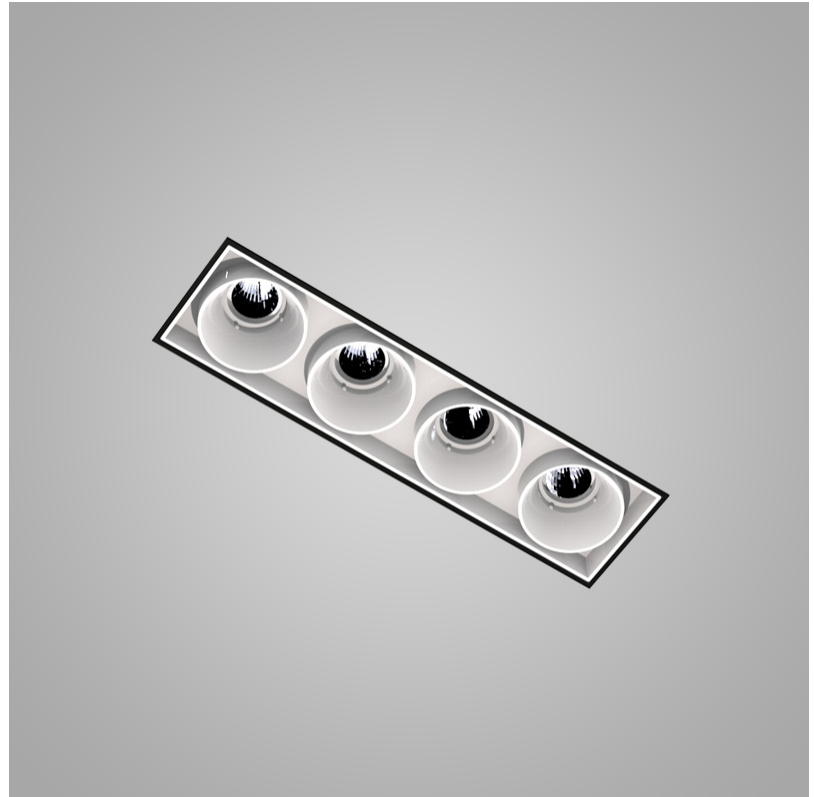

ELECTRICAL

Lamp Type: LED (Zhaga Standard)
Input Wattage (W): 14.3
Total Output Wattage (W): 13.3
Dimming: Tri-Mode (Non-Dimming and Phase Dimming (120Vac only) and 0-10V Dimming)
Driver Included: No
Driver Location: Recessed Housing
Driver Type: Constant Current - Universal
Driver Class: Class 2
Housing: See components
Input Voltage (V): 120 - 277
Constant Current (MA): 1050

LED

Number of LEDs: 4
Color Temperature (°K): 2700 / 3000 / 3500 / 4000
Max. Delivered Lumen (lm): 750 / 850 / 862 / 880
CRI: >90 CRI
Lamp Life (hrs): 50000
Upon Request: Special Color Temperature

OPTICAL

Reflector: 8 / 18 / 34
Upon Request: Special Beam Angles

RATINGS AND CERTIFICATIONS

Certified By: CSA Certified to UL and CSA Standards
IP rating: IP20

Zaneen Group Inc. © 2026, T 1800-388-3382, F 416-247-9319, www.zaneen.com

Available for International specifications by adding 'INT' at the end of the existing Model #. For assistance on 'custom' specifications, contact zteam@zaneen.com. In a constant effort to supply the best product, we reserve the right to change specifications or materials without notice. The most recent specification sheets are found at zaneen.com

PROJECT
TYPE
SPECIFIER
QUANTITY
DATE