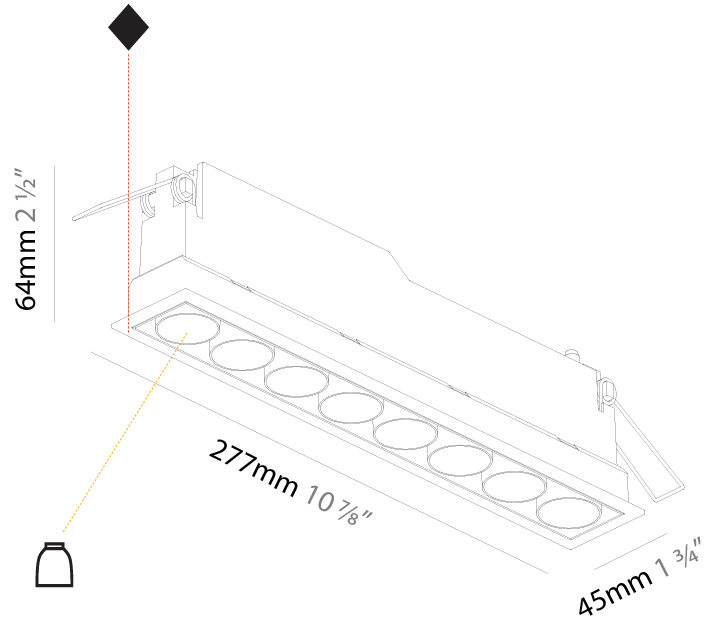

PHYSICAL

Aperture Sizes - Downlights: 1"
Shape: Rectangle
Length (mm): 277
Length (in): 10 7/8
Width (mm): 45
Width (in): 1 3/4
Height (mm): 64
Height (in): 2 1/2
Ceiling Thickness (mm): 10 / 12.5 / 15 / 25 / 30
Ceiling Thickness (in): 3/8 or 1/2 or 9/16 or 1 or 1 3/16
Min. Recessing Depth (mm): 100
Min. Recessing Depth (in): 3 15/16
Weight (kg): 0.518
Weight (lbs): 1.14
Fixture Finish: SSR / BKV / CWI / CRY / HAB / UFT / ITA / RUA / FTG / MYG / LOD / PUS / FRO / FUP / KIA / POP / BLS / SPG / MEY / GOH / CHC / COM / ABZ / JAG / OBR / MOS / ROR
Holder Finish: WHI / BLK
Fixture Material: Aluminum Die Cast
Cut-out Measurements: 270mm / 10 5/8" x 38mm / 1 1/2"

ELECTRICAL

Lamp Type: LED (Zhaga Standard)
Input Wattage (W): 27
Total Output Wattage (W): 25.9
Dimming: Tri-Mode (Non-Dimming and Phase Dimming (120Vac only) and 0-10V Dimming)
Driver Included: No
Driver Location: Remote
Driver Type: Constant Current - Universal
Driver Class: Class 2
Input Voltage (V): 120 - 277
Constant Current (MA): 1050

LED

Number of LEDs: 8
Color Temperature (°K): 2700 / 3000 / 3500 / 4000
Max. Delivered Lumen (lm): MAX 1561 / 1685 / 1721 / 1756
Nominal Lumen (lm): 1760 / 1900 / 1940 / 1980
CRI: >90 CRI
Lamp Life (hrs): 50000

OPTICAL

Reflector: 8 / 14 / 34

RATINGS AND CERTIFICATIONS

Certified By: CSA Certified to UL and CSA Standards
IP rating: IP20

100mm
3 15/16"

5 - 30 mm
3/16" - 1 3/16"

270mm x 38mm
10 5/8" x 1 1/2"