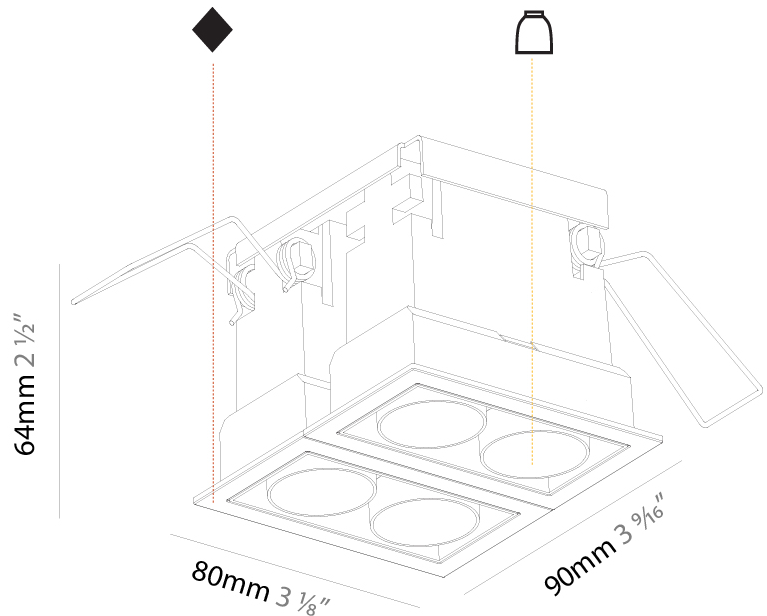

PHYSICAL

Shape: Square
Length (mm): 90
Length (in): 3 ⁹/₁₆
Width (mm): 80
Width (in): 3 ¹/₈
Height (mm): 64
Height (in): 2 ¹/₂
Ceiling Thickness (mm): 10 / 12.5 / 15 / 25 / 30
Ceiling Thickness (in): 3/8 or 1/2 or 9/16 or 1 or 1 3/16
Min. Recessing Depth (mm): 100
Min. Recessing Depth (in): 3 ¹⁵/₁₆
Light Distribution: Downlight
Weight (kg): 0.323
Weight (lbs): 0.71
Fixture Finish: SSR / BKV / CWI / CRY / HAB / UFT / ITA / RUA / FTG / MYG / LOD / PUS / FRO / FUP / KIA / POP / BLS / SPG / MEY / GOH / GUM / CHC / COM / ABZ / JAG / OBR / MOS / ROR
Holder Finish: WHI / BLK
Fixture Material: Aluminum Die Cast
Cut-out Measurements: 73mm / 2 7/8" x 83mm / 3 1/4"

ELECTRICAL

Lamp Type: LED (Zhaga Standard)
Input Wattage (W): 14.3
Total Output Wattage (W): 13
Dimming: Tri-Mode (Non-Dimming and Phase Dimming (120Vac only) and 0-10V Dimming)
Driver Included: No
Driver Location: Recessed Housing
Driver Type: Constant Current - Universal
Driver Class: Class 2
Housing: See components
Input Voltage (V): 120 - 277
Constant Current (MA): 1050

LED

Number of LEDs: 4
Color Temperature (°K): 2700 / 3000 / 3500 / 4000
Max. Delivered Lumen (lm): 781 / 852 / 869 / 887
Nominal Lumen (lm): 880 / 930 / 941 / 960
CRI: >90 CRI
Lamp Life (hrs): 50000

OPTICAL

Reflector: 8 / 18 / 34

RATINGS AND CERTIFICATIONS

Certified By: CSA Certified to UL and CSA Standards
IP rating: IP20