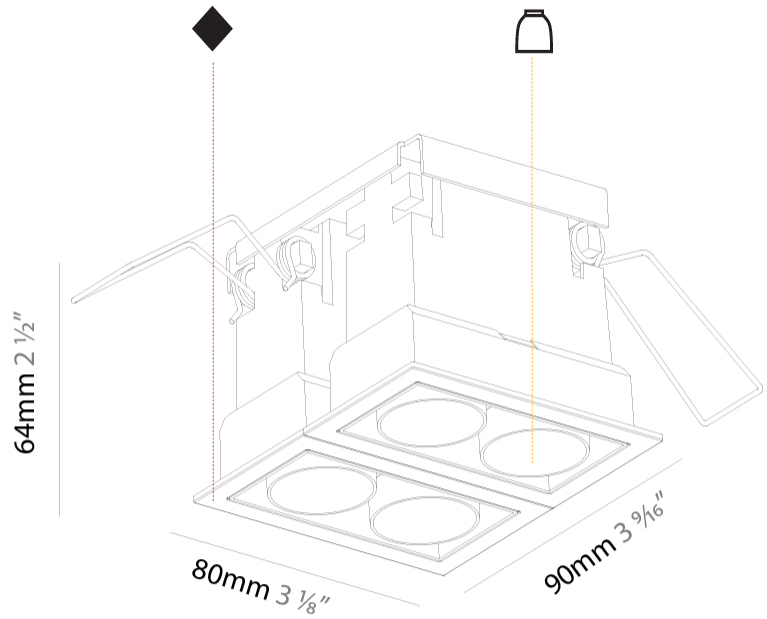

PHYSICAL

Shape: Square
Length (mm): 90
Length (in): 3 ⁹/₁₆
Width (mm): 80
Width (in): 3 ¹/₈
Height (mm): 64
Height (in): 2 ¹/₂
Ceiling Thickness (mm): 10 / 12.5 / 15 / 25 / 30
Ceiling Thickness (in): 3/8 or 1/2 or 9/16 or 1 or 1 3/16
Min. Recessing Depth (mm): 100
Min. Recessing Depth (in): 3 ¹⁵/₁₆
Light Distribution: Downlight
Weight (kg): 0.323
Weight (lbs): 0.71
Fixture Finish: SSR / BKV / CWI / CRY / HAB / UFT / ITA / RUA / FTG / MYG / LOD / PUS / FRO / FUP / KIA / POP / BLS / SPG / MEY / GOH / GUM / CHC / COM / ABZ / JAG / OBR / MOS / ROR
Holder Finish: WHI / BLK
Fixture Material: Aluminum Die Cast
Cut-out Measurements: 73mm / 2 7/8" x 83mm / 3 1/4"

ELECTRICAL

Lamp Type: LED (Zhaga Standard)
Input Wattage (W): 14.3
Total Output Wattage (W): 13
Dimming: Tri-Mode (Non-Dimming and Phase Dimming (120Vac only) and 0-10V Dimming)
Driver Included: No
Driver Location: Recessed Housing
Driver Type: Constant Current - Universal
Driver Class: Class 2
Housing: See components
Input Voltage (V): 120 - 277
Constant Current (MA): 1050

LED

Number of LEDs: 4
Color Temperature (°K): 2700 / 3000 / 3500 / 4000
Max. Delivered Lumen (lm): 781 / 852 / 869 / 887
Nominal Lumen (lm): 880 / 930 / 941 / 960
CRI: >90 CRI
Lamp Life (hrs): 50000

OPTICAL

Reflector: 8 / 18 / 34

RATINGS AND CERTIFICATIONS

Certified By: CSA Certified to UL and CSA Standards
IP rating: IP20