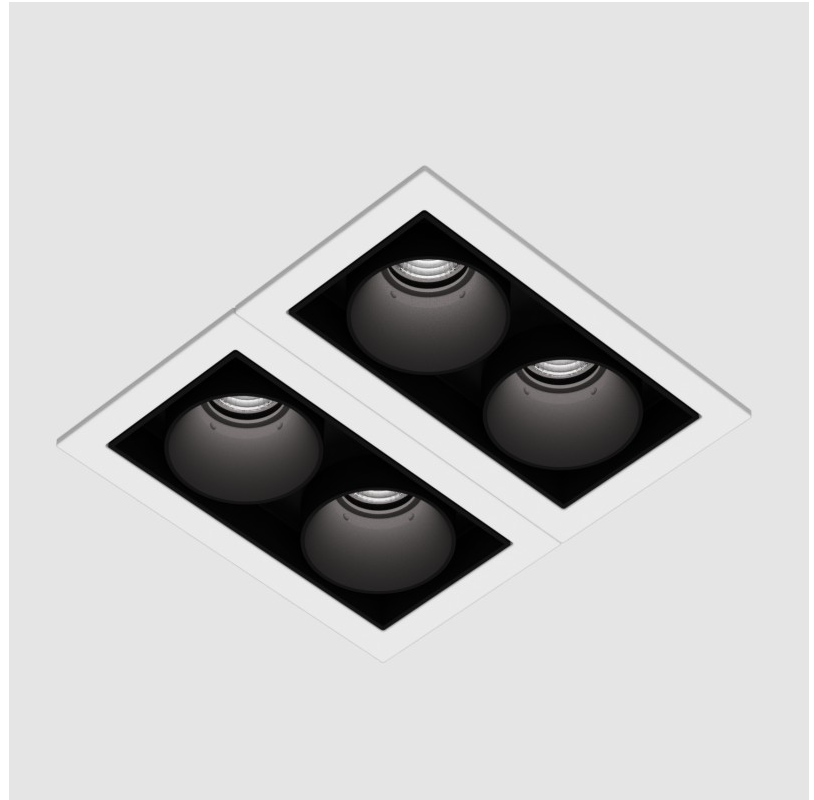

PHYSICAL

Shape: Square
Length (mm): 90
Length (in): 3 ⁹/₁₆
Width (mm): 80
Width (in): 3 ¹/₈
Height (mm): 64
Height (in): 2 ¹/₂
Ceiling Thickness (mm): 10 / 12.5 / 15 / 25 / 30
Ceiling Thickness (in): 3/8 or 1/2 or 9/16 or 1 or 1 3/16
Min. Recessing Depth (mm): 100
Min. Recessing Depth (in): 3 ¹⁵/₁₆
Light Distribution: Downlight
Weight (kg): 0.323
Weight (lbs): 0.71
Fixture Finish: SSR / BKV / CWI / CRY / HAB / UFT / ITA / RUA / FTG / MYG / LOD / PUS / FRO / FUP / KIA / POP / BLS / SPG / MEY / GOH / GUM / CHC / COM / ABZ / JAG / OBR / MOS / ROR
Holder Finish: WHI / BLK
Fixture Material: Aluminum Die Cast
Cut-out Measurements: 73mm / 2 7/8" x 83mm / 3 1/4"

ELECTRICAL

Lamp Type: LED (Zhaga Standard)
Input Wattage (W): 14.3
Total Output Wattage (W): 13
Dimming: Tri-Mode (Non-Dimming and Phase Dimming (120Vac only) and 0-10V Dimming)
Driver Included: No
Driver Location: Recessed Housing
Driver Type: Constant Current - Universal
Driver Class: Class 2
Housing: See components
Input Voltage (V): 120 - 277
Constant Current (MA): 1050

LED

Number of LEDs: 4
Color Temperature (°K): 2700 / 3000 / 3500 / 4000
Max. Delivered Lumen (lm): 781 / 852 / 869 / 887
Nominal Lumen (lm): 880 / 930 / 941 / 960
CRI: >90 CRI
Lamp Life (hrs): 50000

OPTICAL

Reflector: 8 / 18 / 34

RATINGS AND CERTIFICATIONS

Certified By: CSA Certified to UL and CSA Standards
IP rating: IP20