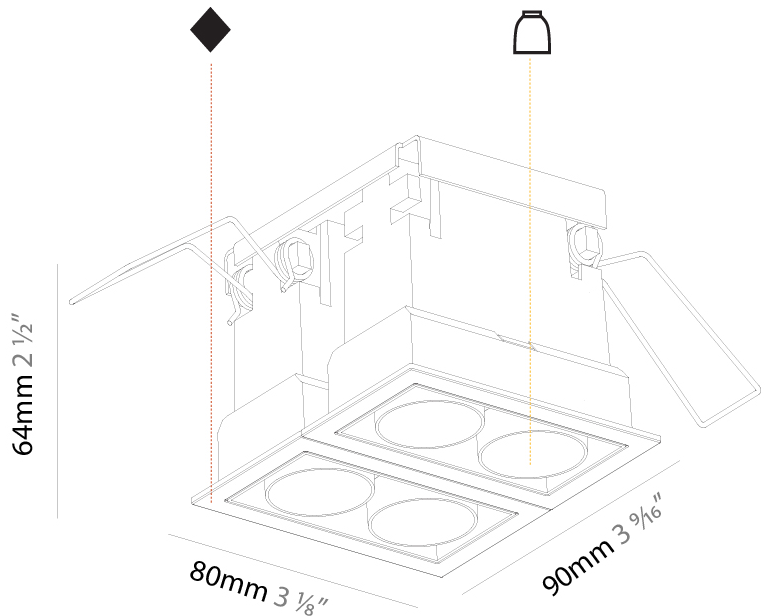

PHYSICAL

Shape: Square
Length (mm): 90
Length (in): 3 ⁹/₁₆
Width (mm): 80
Width (in): 3 ¹/₈
Height (mm): 64
Height (in): 2 ¹/₂
Ceiling Thickness (mm): 10 / 12.5 / 15 / 25 / 30
Ceiling Thickness (in): 3/8 or 1/2 or 9/16 or 1 or 1 3/16
Min. Recessing Depth (mm): 100
Min. Recessing Depth (in): 3 ¹⁵/₁₆
Light Distribution: Downlight
Weight (kg): 0.323
Weight (lbs): 0.71
Fixture Finish: SSR / BKV / CWI / CRY / HAB / UFT / ITA / RUA / FTG / MYG / LOD / PUS / FRO / FUP / KIA / POP / BLS / SPG / MEY / GOH / GUM / CHC / COM / ABZ / JAG / OBR / MOS / ROR
Holder Finish: WHI / BLK
Fixture Material: Aluminum Die Cast
Cut-out Measurements: 73mm / 2 7/8" x 83mm / 3 1/4"

ELECTRICAL

Lamp Type: LED (Zhaga Standard)
Input Wattage (W): 14.3
Total Output Wattage (W): 13
Dimming: Tri-Mode (Non-Dimming and Phase Dimming (120Vac only) and 0-10V Dimming)
Driver Included: No
Driver Location: Recessed Housing
Driver Type: Constant Current - Universal
Driver Class: Class 2
Housing: See components
Input Voltage (V): 120 - 277
Constant Current (MA): 1050

LED

Number of LEDs: 4
Color Temperature (°K): 2700 / 3000 / 3500 / 4000
Max. Delivered Lumen (lm): 781 / 852 / 869 / 887
Nominal Lumen (lm): 880 / 930 / 941 / 960
CRI: >90 CRI
Lamp Life (hrs): 50000

OPTICAL

Reflector°: 8 / 18 / 34

RATINGS AND CERTIFICATIONS

Certified By: CSA Certified to UL and CSA Standards
IP rating: IP20