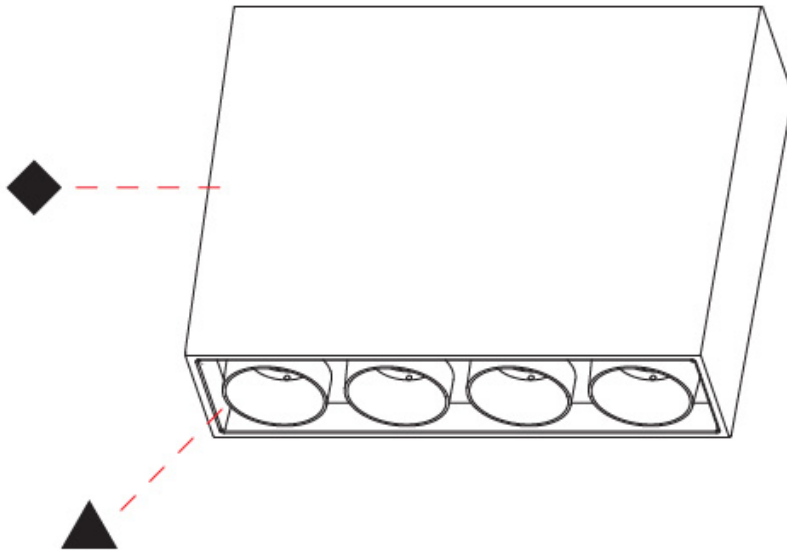

MAGIQ 4 CELL SURFACE

A3D184-

PROJECT

TYPE

SPECIFIER

QUANTITY

DATE

A