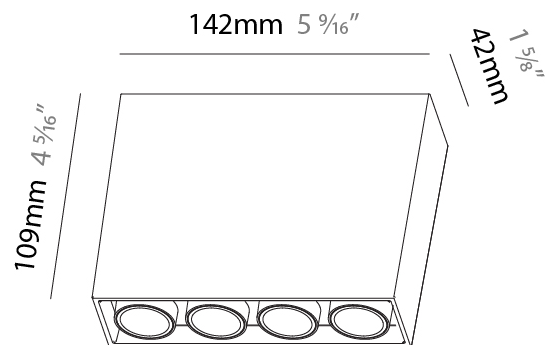

PHYSICAL

Shape: Rectangle
Length (mm): 142
Length (in): 5 ⁹/₁₆
Width (mm): 42
Width (in): 1 ⁵/₈
Height (mm): 109
Height (in): 4 ⁵/₁₆
Light Distribution: Direct
Weight (kg): 0.65
Fixture Finish: SSR / BKV / CWI / CRY / HAB / UFT / ITA / RUA / FTG / MYG / LOD / PUS / FRO / FUP / KIA / POP / BLS / SPG / MEY / GOH / GUM / CHC / COM / ABZ / JAG / OBR / MOS / ROR
Holder Finish: WHI / BLK
Accent Finish: SSR / BKV / CWI / CRY / HAB / LAG / UFT / ITA / RUA / RUR / MIC / FTG / MYG / TWT / LOD / PUS / FRO / FUP / KIA / POP / BLS / SPG / MEY / GOH / GUM / CHC / COM / ABZ / JAG
Fixture Material: Aluminum Die Cast

ELECTRICAL

Lamp Type: LED (Zhaga Standard)
Input Wattage (W): 13
Total Output Wattage (W): 11.8
Dimming: Tri-Mode (Non-Dimming and Phase Dimming (120Vac only) and 0-10V Dimming)
Driver Included: Yes
Driver Location: Integrated
Driver Type: Constant Current - Universal
Driver Class: Class 1
Input Voltage (V): 120 - 277
Constant Current (MA): 1050mA

LED

Number of LEDs: 4
Color Temperature (°K): 2700 / 3000 / 3500 / 4000
Max. Delivered Lumen (lm): 781 / 843 / 860 / 878
Nominal Lumen (lm): 880 / 950 / 970 / 990
CRI: >90 CRI
Efficiency (%): 80
Lamp Life (hrs): 50000

OPTICAL

Reflector°: 8 / 14 / 34
Adjustability: Fixed

RATINGS AND CERTIFICATIONS

Certified By: Certified for North American Standards
IP rating: IP20

PROJECT
TYPE
SPECIFIER
QUANTITY
DATE