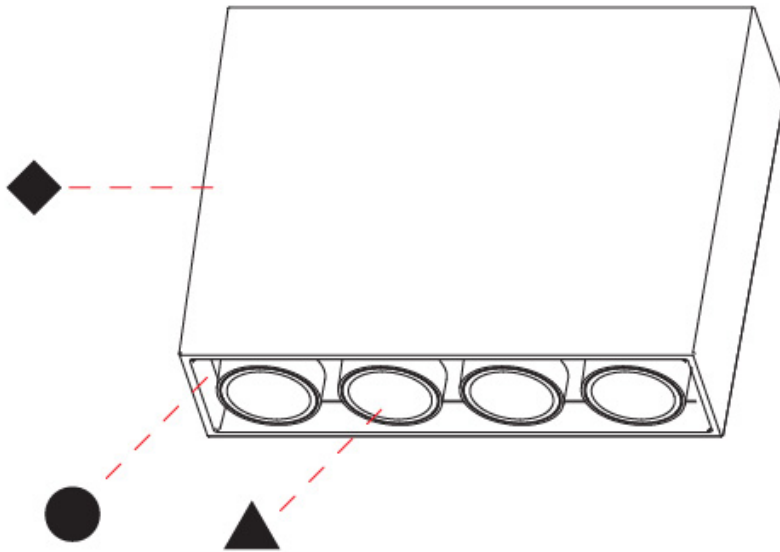

MAGIQ 4 CELL KORONA SURFACE

A3D185-

PROJECT

TYPE

SPECIFIER

QUANTITY

DATE

A