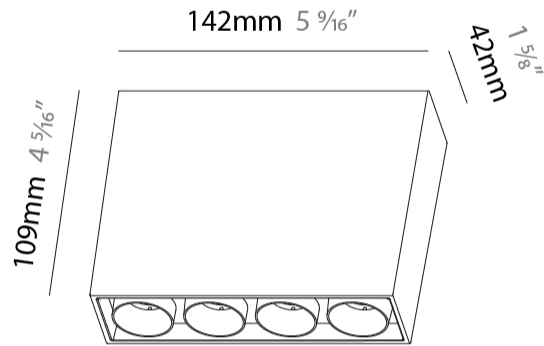

GENERAL

Series: Magiq
Subseries: Magiq 4 Cell
Brand: Prolicht
Division: Architectural
Mounting Type: Surface
Mounting Location: Ceiling
Subcategory: Flush Mount

PHYSICAL

Shape: Rectangle
Length (mm): 142
Length (in): 5 ⁹/₁₆
Width (mm): 42
Width (in): 1 ⁵/₈
Height (mm): 109
Height (in): 4 ⁵/₁₆
Light Distribution: Direct
Weight (kg): 0.65
Fixture Finish: SSR / BKV / CWI / CRY / HAB / UFT / ITA / RUA / FTG / MYG / LOD / PUS / FRO / FUP / KIA / POP / BLS / SPG / MEY / GOH / GUM / CHC / COM / ABZ / JAG / OBR / MOS / ROR
Holder Finish: WHI / BLK
Fixture Material: Aluminum Die Cast

ELECTRICAL

Lamp Type: LED (Zhaga Standard)
Input Wattage (W): 13
Total Output Wattage (W): 11.8
Dimming: Tri-Mode (Non-Dimming and Phase Dimming (120Vac only) and 0-10V Dimming)
Driver Included: Yes
Driver Location: Integrated
Driver Type: Constant Current - Universal
Driver Class: Class 1
Input Voltage (V): 120 - 277
Constant Current (MA): 1050mA

LED

Number of LEDs: 4
Color Temperature (°K): 2700 / 3000 / 3500 / 4000
Max. Delivered Lumen (lm): 781 / 843 / 860 / 878
Nominal Lumen (lm): 880 / 950 / 970 / 990
CRI: >90 CRI
Efficiency (%): 80
Lamp Life (hrs): 50000

OPTICAL

Reflector: 8 / 14 / 34
Adjustability: Fixed

RATINGS AND CERTIFICATIONS

Certified By: Certified for North American Standards
IP rating: IP20