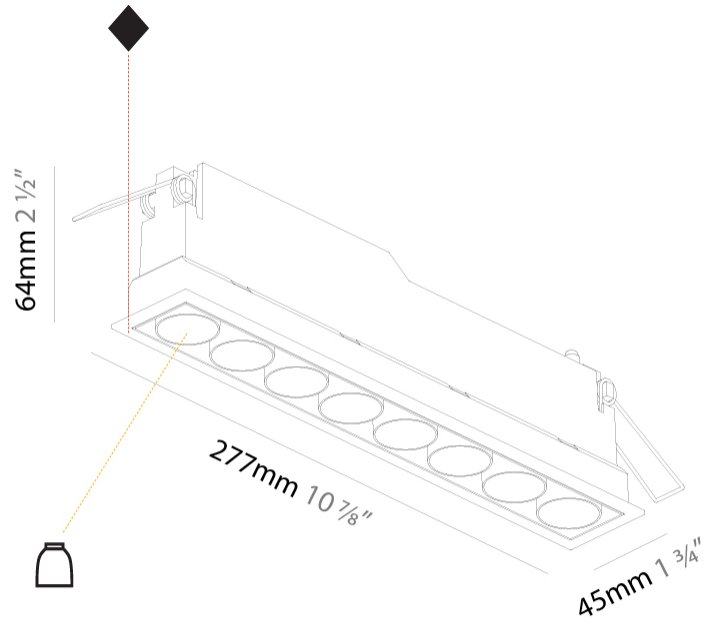

PHYSICAL

Aperture Sizes - Downlights: 1"
Shape: Rectangle
Length (mm): 277
Length (in): 10 7/8
Width (mm): 45
Width (in): 1 3/4
Height (mm): 64
Height (in): 2 1/2
Ceiling Thickness (mm): 10 / 12.5 / 15 / 25 / 30
Ceiling Thickness (in): 3/8 or 1/2 or 9/16 or 1 or 1 3/16
Min. Recessing Depth (mm): 100
Min. Recessing Depth (in): 3 15/16
Weight (kg): 0.518
Weight (lbs): 1.14
Fixture Finish: SSR / BKV / CWI / CRY / HAB / UFT / ITA / RUA / FTG / MYG / LOD / PUS / FRO / FUP / KIA / POP / BLS / SPG / MEY / GOH / CHC / COM / ABZ / JAG / OBR / MOS / ROR
Holder Finish: WHI / BLK
Fixture Material: Aluminum Die Cast
Cut-out Measurements: 270mm / 10 5/8" x 38mm / 1 1/2"

ELECTRICAL

Lamp Type: LED (Zhaga Standard)
Input Wattage (W): 27
Total Output Wattage (W): 25.9
Dimming: Tri-Mode (Non-Dimming and Phase Dimming (120Vac only) and 0-10V Dimming)
Driver Included: No
Driver Location: Remote
Driver Type: Constant Current - Universal
Driver Class: Class 2
Input Voltage (V): 120 - 277
Constant Current (MA): 1050

LED

Number of LEDs: 8
Color Temperature (°K): 2700 / 3000 / 3500 / 4000
Max. Delivered Lumen (lm): MAX 1561 / 1685 / 1721 / 1756
Nominal Lumen (lm): 1760 / 1900 / 1940 / 1980
CRI: >90 CRI
Lamp Life (hrs): 50000

OPTICAL

Reflector: 8 / 14 / 34

RATINGS AND CERTIFICATIONS

Certified By: CSA Certified to UL and CSA Standards
IP rating: IP20