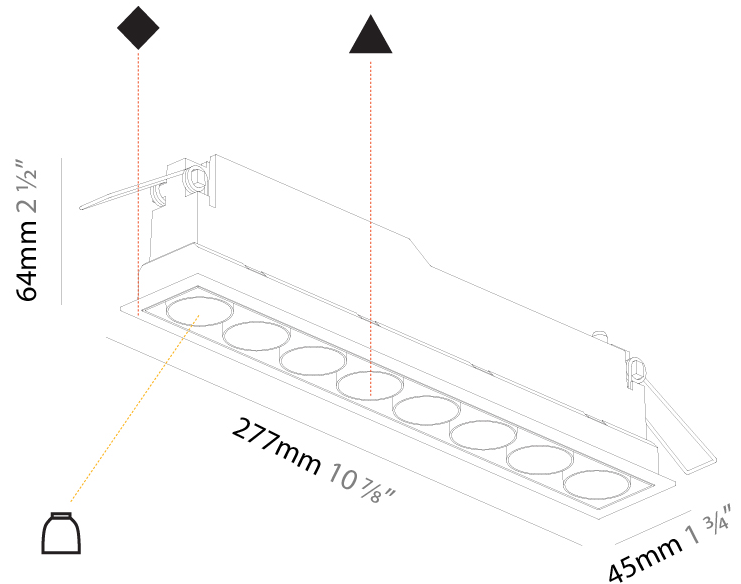

Series: Magiq
Subseries: Magiq 8 Cell Korona
Brand: Prolicht
Division: Architectural
Mounting Type: Recessed
Mounting Location: Ceiling
Subcategory: Downlight

PHYSICAL

Shape: Rectangle
Length (mm): 277
Length (in): 10 ⁷/₈
Width (mm): 45
Width (in): 1 ³/₄
Height (mm): 64
Height (in): 2 ¹/₂
Ceiling Thickness (mm): 5 - 30
Ceiling Thickness (in): 3/16 - 1 3/16
Min. Recessing Depth (mm): 100
Min. Recessing Depth (in): 3 ¹⁵/₁₆
Light Distribution: Downlight
Weight (kg): 0.518
Weight (lbs): 1.15
Fixture Finish: SSR / BKV / CWI / CRY / HAB / UFT / ITA / RUA / FTG / MYG / LOD / PUS / FRO / FUP / KIA / POP / BLS / SPG / MEY / GOH / GUM / CHC / COM / ABZ / JAG / OBR / MOS / ROR
Holder Finish: WHI / BLK
Fixture Material: Aluminum Die Cast
Cut-out Measurements: 270mm / 10 5/8" x 38mm / 1 1/2"

ELECTRICAL

Lamp Type: LED (Zhaga Standard)
Input Wattage (W): 26.6
Total Output Wattage (W): 25.9
Dimming: Tri-Mode (Non-Dimming and Phase Dimming (120Vac only) and 0-10V Dimming)
Driver Included: No
Driver Location: Remote
Driver Type: Constant Current - Universal
Driver Class: Class 2
Input Voltage (V): 120 - 277
Constant Current (MA): 1050

LED

Number of LEDs: 8
Color Temperature (°K): 2700 / 3000 / 3500 / 4000
Max. Delivered Lumen (lm): 1570 / 1700 / 1725 / 1760
Nominal Lumen (lm): 1760 / 1900 / 2040 / 1980
CRI: >90 CRI
Lamp Life (hrs): 50000

OPTICAL

Reflector: 8 / 14 / 34

RATINGS AND CERTIFICATIONS

Certified By: CSA Certified to UL and CSA Standards
IP rating: IP20