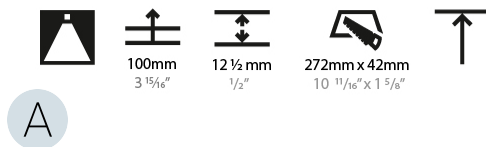

GENERAL

Series: Magiq
Subseries: Magiq 8 Cell
Brand: Prolicht
Division: Architectural
Mounting Type: Trimless
Mounting Location: Ceiling
Subcategory: Downlight

PHYSICAL

Shape: Rectangle
Length (mm): 267
Length (in): 10 1/2
Width (mm): 35
Width (in): 1 3/8
Height (mm): 64
Height (in): 2 1/2
Ceiling Thickness (mm): 12.5
Ceiling Thickness (in): 1/2
Min. Recessing Depth (mm): 100
Min. Recessing Depth (in): 3 15/16
Weight (kg): 0.737
Weight (lbs): 1.61
Fixture Finish: BLK / WHI
Fixture Material: Aluminum Die Cast
Cut-out Measurements: 272mm / 10 11/16" x 42mm / 1 5/8"
Upon Request: Unique Ceiling Thickness

ELECTRICAL

Lamp Type: LED (Zhaga Standard)
Input Wattage (W): 30.2
Total Output Wattage (W): 25.9
Dimming: Tri-Mode (Non-Dimming and Phase Dimming (120Vac only) and 0-10V Dimming)
Driver Included: No
Driver Location: Remote
Driver Type: Constant Current - Universal
Driver Class: Class 2
Input Voltage (V): 120 - 277
Constant Current (MA): 1050

LED

Number of LEDs: 8
Color Temperature (°K): 2700 / 3000 / 3500 / 4000
Max. Delivered Lumen (lm): 1560 / 1700 / 1725 / 1760
CRI: >90 CRI
Lamp Life (hrs): 50000
Upon Request: Special Color Temperature

OPTICAL

Reflector: 8 / 14 / 34
Upon Request: Special Beam Angles

RATINGS AND CERTIFICATIONS

Certified By: CSA Certified to UL and CSA Standards
IP rating: IP20