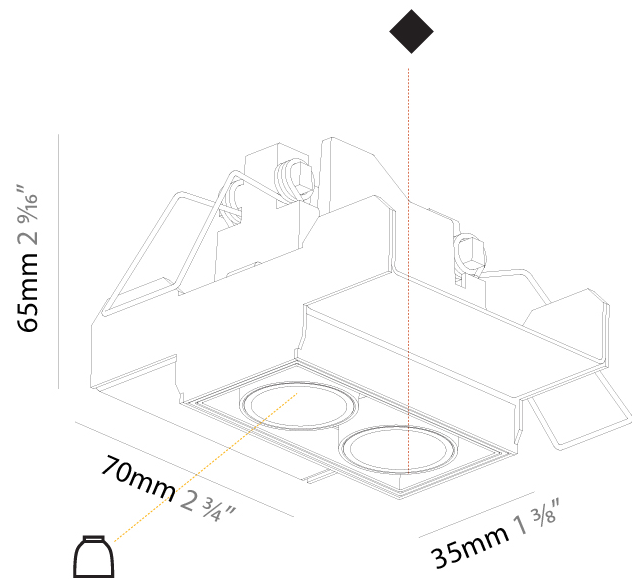

Holder Finish: WHI / BLK
Fixture Material: Aluminum Die Cast
Cut-out Measurements: 82mm / 3 1/4" x 42mm / 1 5/8"
Upon Request: Unique Ceiling Thickness

ELECTRICAL

Lamp Type: LED (Zhaga Standard)
Input Wattage (W): 7.7
Total Output Wattage (W): 6.6
Dimming: Tri-Mode (Non-Dimming and Phase Dimming (120Vac only) and 0-10V Dimming)
Driver Included: No
Driver Location: Remote
Driver Type: Constant Current - Universal
Driver Class: Class 2
Input Voltage (V): 120 - 277
Constant Current (MA): 1050

LED

Number of LEDs: 2
Color Temperature (°K): 2700 / 3000 / 3500 / 4000
Max. Delivered Lumen (lm): 319 / 348 / 356 / 363
Nominal Lumen (lm): 440 / 480 / 490 / 500
CRI: >90 CRI
Lamp Life (hrs): 50000
Upon Request: Special Color Temperature

OPTICAL

Reflector: 8 / 18 / 34
Upon Request: Special Beam Angles

RATINGS AND CERTIFICATIONS

Certified By: CSA Certified to UL and CSA Standards
Zaneen Lighting Inc. © 2024. 11800-306-3389, F-416-247-9389, www.zaneen.com

For additional specifications by adding 'INT' at the end of the existing Model #. For assistance on 'custom' specifications, contact zteam@zaneen.com. In a constant effort to supply the best product, we reserve the right to change specifications or materials without notice. The most recent specification sheets are found at zaneen.com