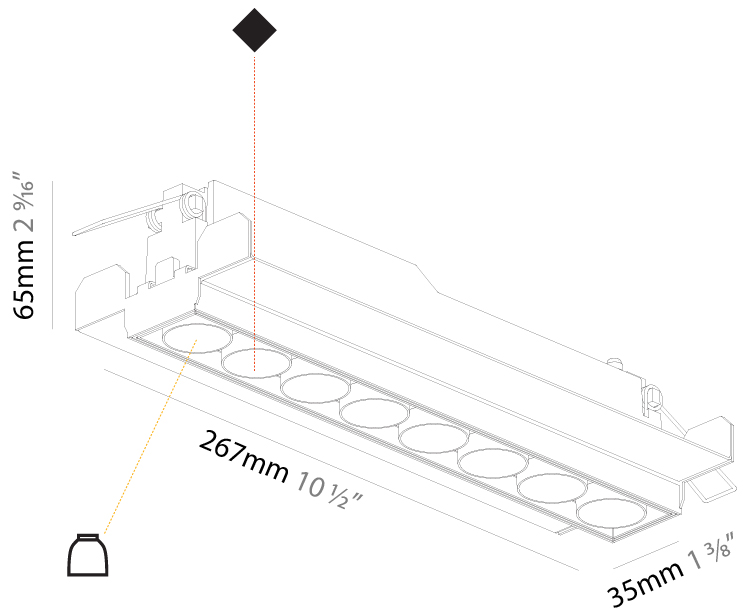

Holder Finish: WHI / BLK
Fixture Material: Aluminum Die Cast
Cut-out Measurements: 273mm / 10 3/4" x 42mm / 1 5/8"
Upon Request: Unique Ceiling Thickness

ELECTRICAL

Lamp Type: LED (Zhaga Standard)
Input Wattage (W): 27
Total Output Wattage (W): 25.9
Dimming: Tri-Mode (Non-Dimming and Phase Dimming (120Vac only) and 0-10V Dimming)
Driver Included: No
Driver Location: Remote
Driver Type: Constant Current - Universal
Driver Class: Class 2
Input Voltage (V): 120 - 277
Constant Current (MA): 1050

LED

Number of LEDs: 8
Color Temperature (*K): 2700 / 3000 / 3500 / 4000
Max. Delivered Lumen (lm): MAX. 1561 / 1685 / 1721 / 1756
Nominal Lumen (lm): MAX. 1760 / 1900 / 1940 / 1980
CRI: >90 CRI
Lamp Life (hrs): 50000
Upon Request: Special Color Temperature

OPTICAL

Reflector*: 8 / 14 / 34
Upon Request: Special Beam Angles

RATINGS AND CERTIFICATIONS

Certified By: CSA Certified to UL and CSA Standards

Zaneen Lighting Inc. © 2024. 11800-306-3389, F-416-247-9389, www.zaneen.com