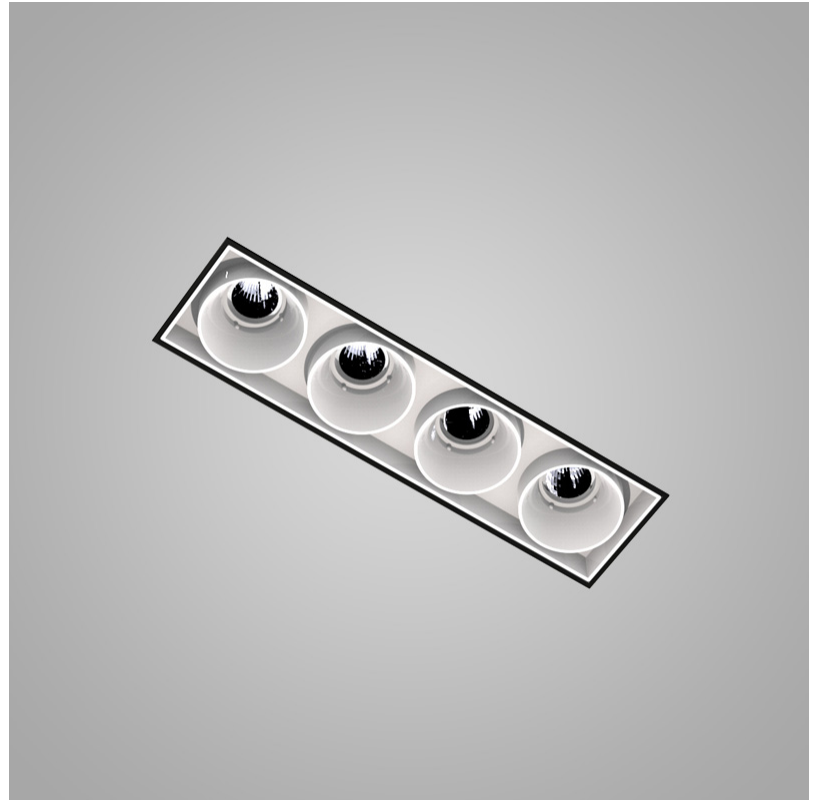

GENERAL

Series: Magiq
Subseries: Magiq 4 Cell
Brand: Prolight
Division: Architectural
Mounting Type: Trimless
Mounting Location: Ceiling
Subcategory: Downlight

PHYSICAL

Shape: Rectangle
Length (mm): 135
Length (in): 5 ⁵/₁₆
Width (mm): 35
Width (in): 1 ³/₈
Height (mm): 65
Height (in): 2 ⁹/₁₆
Ceiling Thickness (mm): 12.5
Ceiling Thickness (in): 1/2
Min. Recessing Depth (mm): 100
Min. Recessing Depth (in): 3 ¹⁵/₁₆
Light Distribution: Downlight
Weight (kg): 0.403
Weight (lbs): 0.89
Fixture Finish: BLK / WHI
Fixture Material: Aluminum Die Cast
Cut-out Measurements: 142mm / 5 9/16" x 42mm / 1 5/8"
Upon Request: Unique Ceiling Thickness

ELECTRICAL

Lamp Type: LED (Zhaga Standard)
Input Wattage (W): 14.3
Total Output Wattage (W): 13.3
Dimming: Tri-Mode (Non-Dimming and Phase Dimming (120Vac only) and 0-10V Dimming)
Driver Included: No
Driver Location: Recessed Housing
Driver Type: Constant Current - Universal
Driver Class: Class 2
Housing: See components
Input Voltage (V): 120 - 277
Constant Current (MA): 1050

LED

Number of LEDs: 4
Color Temperature (°K): 2700 / 3000 / 3500 / 4000
Max. Delivered Lumen (lm): 750 / 850 / 862 / 880
CRI: >90 CRI
Lamp Life (hrs): 50000
Upon Request: Special Color Temperature

OPTICAL

Reflector: 8 / 18 / 34
Upon Request: Special Beam Angles

RATINGS AND CERTIFICATIONS

Certified By: CSA Certified to UL and CSA Standards
IP rating: IP20