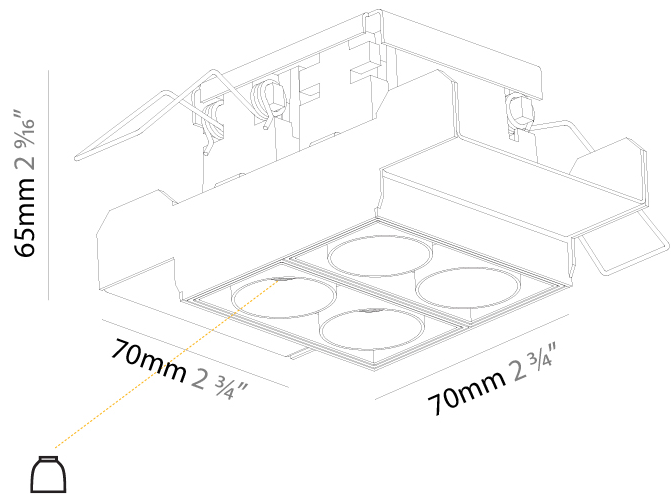

GENERAL

Series: Magiq
Subseries: Magiq 2x2 Cell
Brand: Prolicht
Division: Architectural
Mounting Type: Trimless
Mounting Location: Ceiling
Subcategory: Downlight

PHYSICAL

Shape: Square
Length (mm): 70
Length (in): 2 ¾
Width (mm): 70
Width (in): 2 ¾
Height (mm): 65
Height (in): 2 9/16
Ceiling Thickness (mm): 12.5
Ceiling Thickness (in): 1/2
Min. Recessing Depth (mm): 100
Min. Recessing Depth (in): 3 15/16
Light Distribution: Downlight
Weight (kg): 0.428
Weight (lbs): 0.94
Fixture Finish: BLK / WHI
Fixture Material: Aluminum Die Cast
Cut-out Measurements: 82mm / 3 1/4" x 42mm / 1 5/8"
Upon Request: Unique Ceiling Thickness

ELECTRICAL

Lamp Type: LED (Zhaga Standard)
Input Wattage (W): 14.3
Total Output Wattage (W): 13.2
Dimming: Tri-Mode (Non-Dimming and Phase Dimming (120Vac only) and 0-10V Dimming)
Driver Included: No
Driver Location: Recessed Housing
Driver Type: Constant Current - Universal
Driver Class: Class 2
Housing: See components
Input Voltage (V): 120 - 277
Constant Current (MA): 1050

LED

Number of LEDs: 4
Color Temperature (°K): 2700 / 3000 / 3500 / 4000
Max. Delivered Lumen (lm): 780 / 830 / 833 / 850
CRI: >90 CRI
Lamp Life (hrs): 50000
Upon Request: Special Color Temperature

OPTICAL

Reflector: 10 / 20 / 40
Upon Request: Special Beam Angles

RATINGS AND CERTIFICATIONS

Certified By: CSA Certified to UL and CSA Standards
IP rating: IP20