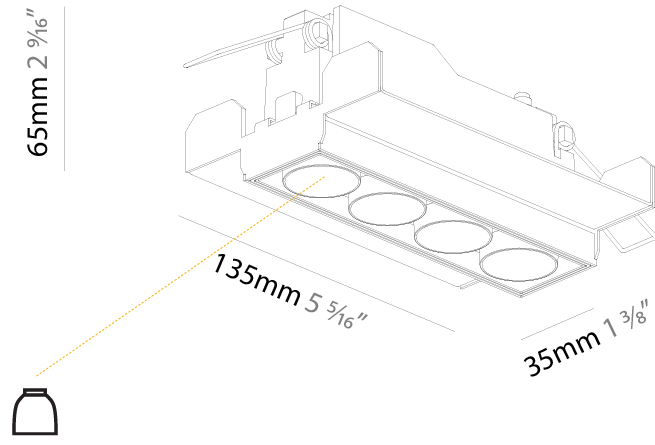

GENERAL

Series: Magiq
Subseries: Magiq 4 Cell
Brand: Prolight
Division: Architectural
Mounting Type: Trimless
Mounting Location: Ceiling
Subcategory: Downlight

PHYSICAL

Shape: Rectangle
Length (mm): 135
Length (in): 5 ⁵/₁₆
Width (mm): 35
Width (in): 1 ³/₈
Height (mm): 65
Height (in): 2 ⁹/₁₆
Ceiling Thickness (mm): 12.5
Ceiling Thickness (in): 1/2
Min. Recessing Depth (mm): 100
Min. Recessing Depth (in): 3 ¹⁵/₁₆
Light Distribution: Downlight
Weight (kg): 0.403
Weight (lbs): 0.89
Fixture Finish: BLK / WHI
Fixture Material: Aluminum Die Cast
Cut-out Measurements: 142mm / 5 9/16" x 42mm / 1 5/8"
Upon Request: Unique Ceiling Thickness

ELECTRICAL

Lamp Type: LED (Zhaga Standard)
Input Wattage (W): 14.3
Total Output Wattage (W): 13.3
Dimming: Tri-Mode (Non-Dimming and Phase Dimming (120Vac only) and 0-10V Dimming)
Driver Included: No
Driver Location: Recessed Housing
Driver Type: Constant Current - Universal
Driver Class: Class 2
Housing: See components
Input Voltage (V): 120 - 277
Constant Current (MA): 1050

LED

Number of LEDs: 4
Color Temperature (°K): 2700 / 3000 / 3500 / 4000
Max. Delivered Lumen (lm): 750 / 850 / 862 / 880
CRI: >90 CRI
Lamp Life (hrs): 50000
Upon Request: Special Color Temperature

OPTICAL

Reflector: 8 / 18 / 34
Upon Request: Special Beam Angles

RATINGS AND CERTIFICATIONS

Certified By: CSA Certified to UL and CSA Standards
IP rating: IP20