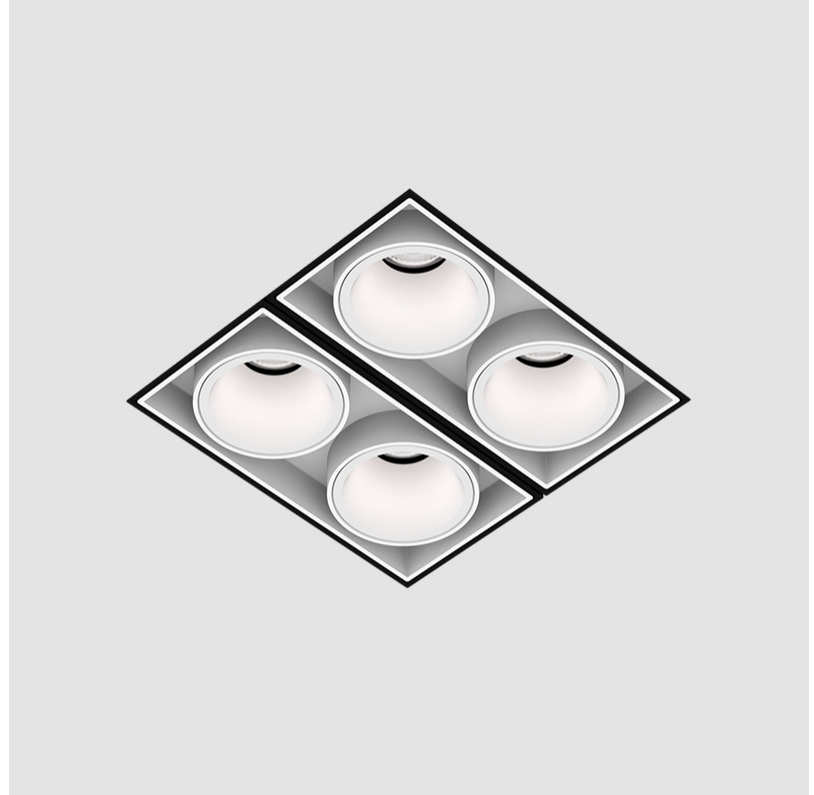

PHYSICAL

Shape: Rectangle
Length (mm): 70
Length (in): 2 ¾
Width (mm): 70
Width (in): 2 ¾
Height (mm): 65
Height (in): 2 9/16
Ceiling Thickness (mm): 12.5
Ceiling Thickness (in): 1/2
Min. Recessing Depth (mm): 100
Min. Recessing Depth (in): 3 15/16
Light Distribution: Downlight
Weight (kg): 0.437
Weight (lbs): 0.96
Fixture Finish: SSR / BKV / CWI / CRY / HAB / UFT / ITA / RUA / FTG / MYG / LOD / PUS / FRO / FUP / KIA / POP / BLS / SPG / MEY / GOH / GUM / CHC / COM / ABZ / JAG / OBR / MOS / ROR
Fixture Material: Aluminum Die Cast
Cut-out Measurements: 82mm / 3 1/4" x 42mm / 1 5/8"
Upon Request: Unique Ceiling Thickness

ELECTRICAL

Lamp Type: LED (Zhaga Standard)
Input Wattage (W): 18
Total Output Wattage (W): 16.4
Dimming: Tri-Mode (Non-Dimming and Phase Dimming (120Vac only) and 0-10V Dimming)
Driver Included: No
Driver Location: Recessed Housing
Driver Type: Constant Current - Universal
Driver Class: Class 2
Housing: See components
Input Voltage (V): 120 - 277
Constant Current (MA): 1050

LED

Number of LEDs: 4
Color Temperature (°K): 2700 / 3000 / 3500 / 4000
Max. Delivered Lumen (lm): Max. 887
CRI: >90 CRI
Lamp Life (hrs): 50000
Upon Request: Special Color Temperature

OPTICAL

Reflector°: 8 / 18 / 34
Upon Request: Special Beam Angles

RATINGS AND CERTIFICATIONS

Certified By: CSA Certified to UL and CSA Standards

IP rating: IP20
Zaneen Corporation © 2024, T 1800-388-3382, F 416-247-9319, www.zaneen.com