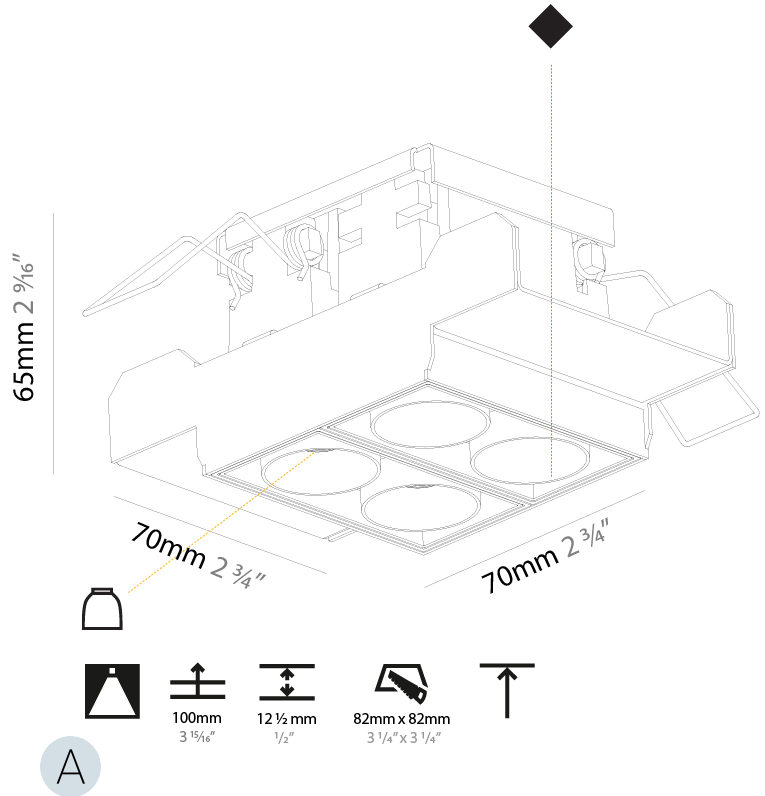

PHYSICAL

Shape: Rectangle
Length (mm): 70
Length (in): 2 ¾
Width (mm): 70
Width (in): 2 ¾
Height (mm): 65
Height (in): 2 9/16
Ceiling Thickness (mm): 12.5
Ceiling Thickness (in): 1/2
Min. Recessing Depth (mm): 100
Min. Recessing Depth (in): 3 15/16
Light Distribution: Downlight
Weight (kg): 0.437
Weight (lbs): 0.96
Fixture Finish: SSR / BKV / CWI / CRY / HAB / UFT / ITA / RUA / FTG / MYG / LOD / PUS / FRO / FUP / KIA / POP / BLS / SPG / MEY / GOH / GUM / CHC / COM / ABZ / JAG / OBR / MOS / ROR
Fixture Material: Aluminum Die Cast
Cut-out Measurements: 82mm / 3 1/4" x 42mm / 1 5/8"
Upon Request: Unique Ceiling Thickness

ELECTRICAL

Lamp Type: LED (Zhaga Standard)
Input Wattage (W): 18
Total Output Wattage (W): 16.4
Dimming: Tri-Mode (Non-Dimming and Phase Dimming (120Vac only) and 0-10V Dimming)
Driver Included: No
Driver Location: Recessed Housing
Driver Type: Constant Current - Universal
Driver Class: Class 2
Housing: See components
Input Voltage (V): 120 - 277
Constant Current (MA): 1050

LED

Number of LEDs: 4
Color Temperature (°K): 2700 / 3000 / 3500 / 4000
Max. Delivered Lumen (lm): Max. 887
CRI: >90 CRI
Lamp Life (hrs): 50000
Upon Request: Special Color Temperature

OPTICAL

Reflector°: 8 / 18 / 34
Upon Request: Special Beam Angles

RATINGS AND CERTIFICATIONS

Certified By: CSA Certified to UL and CSA Standards

IP rating: IP20
Zaneen Corporation © 2024, T 1800-388-3382, F 416-247-9319, www.zaneen.com