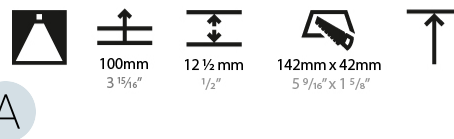

ELECTRICAL

Lamp Type: LED (Zhaga Standard)
Input Wattage (W): 14.3
Total Output Wattage (W): 13.3
Dimming: Tri-Mode (Non-Dimming and Phase Dimming (120Vac only) and 0-10V Dimming)
Driver Included: No
Driver Location: Recessed Housing
Driver Type: Constant Current - Universal
Driver Class: Class 2
Housing: See components
Input Voltage (V): 120 - 277
Constant Current (MA): 1050

LED

Number of LEDs: 4
Color Temperature (°K): 2700 / 3000 / 3500 / 4000
Max. Delivered Lumen (lm): 750 / 850 / 862 / 880
CRI: >90 CRI
Lamp Life (hrs): 50000
Upon Request: Special Color Temperature

OPTICAL

Reflector: 8 / 14 / 34
Upon Request: Special Beam Angles

RATINGS AND CERTIFICATIONS

Zaneen Group Inc. © 2026, 1 800-388-3382, F 416-247-9319, www.zaneen.com

Certified by: CSA Certified, ETL and CEM Standards

Identified by: Add the suffix to the end of the existing Model #. For assistance on 'custom' specifications, contact zteam@zaneen.com.

In an effort to supply the best product, we reserve the right to change specifications or materials without notice. The most recent specification sheets are found at zaneen.com