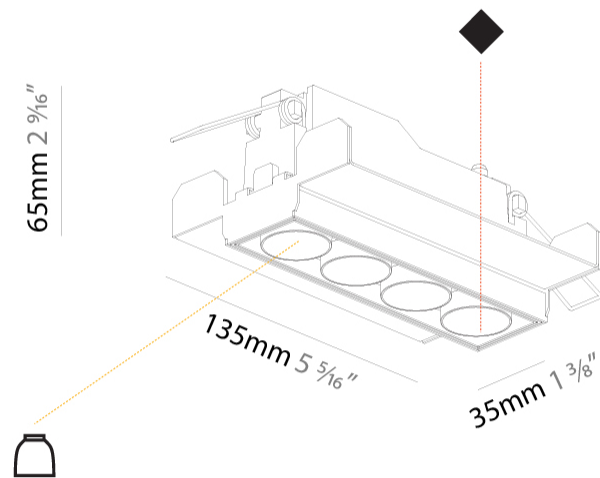

ELECTRICAL

Lamp Type: LED (Zhaga Standard)
Input Wattage (W): 14.3
Total Output Wattage (W): 13.3
Dimming: Tri-Mode (Non-Dimming and Phase Dimming (120Vac only) and 0-10V Dimming)
Driver Included: No
Driver Location: Recessed Housing
Driver Type: Constant Current - Universal
Driver Class: Class 2
Housing: See components
Input Voltage (V): 120 - 277
Constant Current (MA): 1050

LED

Number of LEDs: 4
Color Temperature (°K): 2700 / 3000 / 3500 / 4000
Max. Delivered Lumen (lm): 750 / 850 / 862 / 880
CRI: >90 CRI
Lamp Life (hrs): 50000
Upon Request: Special Color Temperature

OPTICAL

Reflector: 8 / 14 / 34
Upon Request: Special Beam Angles

RATINGS AND CERTIFICATIONS

Zaneen Group Inc. © 2026, 1 800-388-3382, F 416-247-9319, www.zaneen.com

Certified by: CSA Certified, ETL and CEM Standards

Identified by: Add the suffix to the end of the existing Model #. For assistance on 'custom' specifications, contact zteam@zaneen.com.

In an effort to supply the best product, we reserve the right to change specifications or materials without notice. The most recent specification sheets are found at zaneen.com