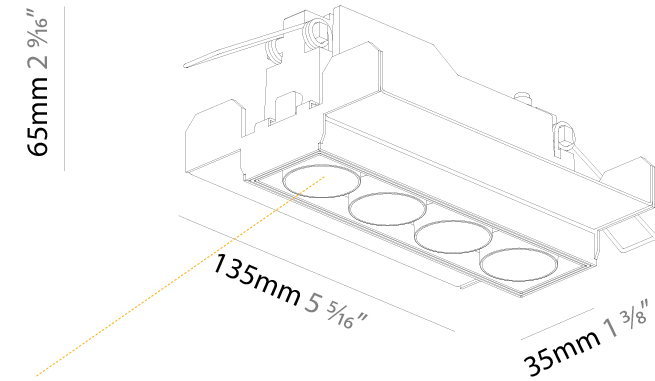

ELECTRICAL

Lamp Type: LED (Zhaga Standard)
Input Wattage (W): 14.3
Total Output Wattage (W): 13.3
Dimming: Tri-Mode (Non-Dimming and Phase Dimming (120Vac only) and 0-10V Dimming)
Driver Included: No
Driver Location: Recessed Housing
Driver Type: Constant Current - Universal
Driver Class: Class 2
Housing: See components
Input Voltage (V): 120 - 277
Constant Current (MA): 1050

LED

Number of LEDs: 4
Color Temperature (°K): 2700 / 3000 / 3500 / 4000
Max. Delivered Lumen (lm): 750 / 850 / 862 / 880
CRI: >90 CRI
Lamp Life (hrs): 50000
Upon Request: Special Color Temperature

OPTICAL

Reflector: 8 / 18 / 34
Upon Request: Special Beam Angles

RATINGS AND CERTIFICATIONS

Certified By: CSA Certified to UL and CSA Standards
IP rating: IP20

Zaneen Group Inc. © 2026, T 1800-388-3382, F 416-247-9319, www.zaneen.com

Available for International specifications by adding 'INT' at the end of the existing Model #. For assistance on 'custom' specifications, contact zteam@zaneen.com. In a constant effort to supply the best product, we reserve the right to change specifications or materials without notice. The most recent specification sheets are found at zaneen.com