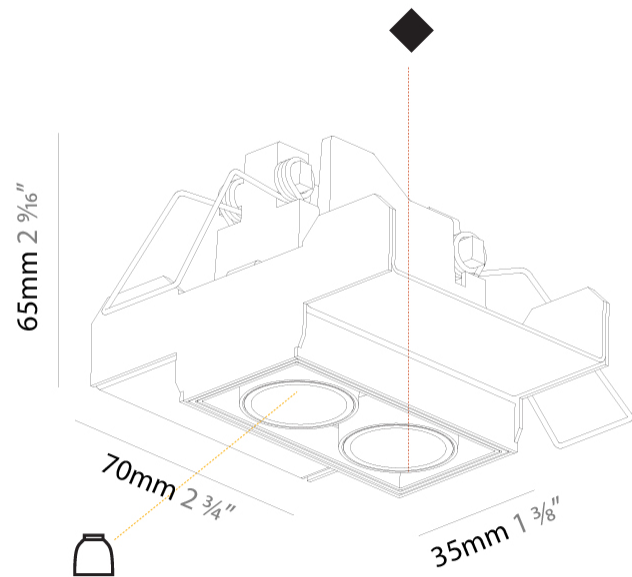

ELECTRICAL

Lamp Type: LED (Zhaga Standard)
Input Wattage (W): 7.7
Total Output Wattage (W): 6.6
Dimming: Tri-Mode (Non-Dimming and Phase Dimming (120Vac only) and 0-10V Dimming)
Driver Included: No
Driver Location: Remote
Driver Type: Constant Current - Universal
Driver Class: Class 2
Input Voltage (V): 120 - 277
Constant Current (MA): 1050

LED

Number of LEDs: 2
Color Temperature (°K): 2700 / 3000 / 3500 / 4000
Max. Delivered Lumen (lm): 319 / 348 / 356 / 363
Nominal Lumen (lm): 440 / 480 / 490 / 500
CRI: >90 CRI
Lamp Life (hrs): 50000
Upon Request: Special Color Temperature

OPTICAL

Reflector: 8 / 18 / 34
Upon Request: Special Beam Angles

RATINGS AND CERTIFICATIONS

Zaneen Group Inc. © 2026, 1 800-388-3382, F 416-247-9319, www.zaneen.com

Certified by CSA Certified, eUL and CEM Standards

For assistance on 'custom' specifications, contact zteam@zaneen.com.

In an effort to supply the best product, we reserve the right to change specifications or materials without notice. The most recent specification sheets are found at zaneen.com

120mm
4 3/4"

12 1/2 mm
1/2"

82mm x 42mm
3 1/4" x 1 5/8"