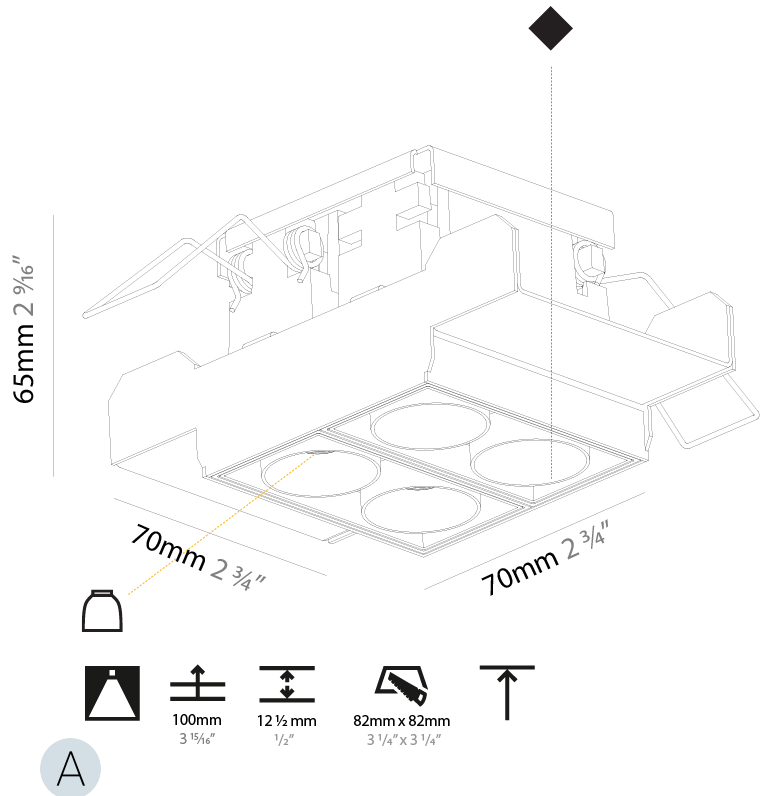

ELECTRICAL

Lamp Type: LED (Zhaga Standard)
Input Wattage (W): 18
Total Output Wattage (W): 16.4
Dimming: Tri-Mode (Non-Dimming and Phase Dimming (120Vac only) and 0-10V Dimming)
Driver Included: No
Driver Location: Recessed Housing
Driver Type: Constant Current - Universal
Driver Class: Class 2
Housing: See components
Input Voltage (V): 120 - 277
Constant Current (MA): 1050

LED

Number of LEDs: 4
Color Temperature (°K): 2700 / 3000 / 3500 / 4000
Max. Delivered Lumen (lm): Max. 887
CRI: >90 CRI
Lamp Life (hrs): 50000
Upon Request: Special Color Temperature

OPTICAL

Reflector: 8 / 18 / 34
Upon Request: Special Beam Angles

RATINGS AND CERTIFICATIONS

Certified By: CSA Certified to UL and CSA Standards
Zaneen Lighting Inc. © 2024, 11801-388-1389, 1-416-247-9389, www.zaneen.com

For international specifications by adding 'INT' at the end of the existing Model #. For assistance on 'custom' specifications, contact zteam@zaneen.com.
In a constant effort to supply the best product, we reserve the right to change specifications or materials without notice. The most recent specification sheets are found at zaneen.com