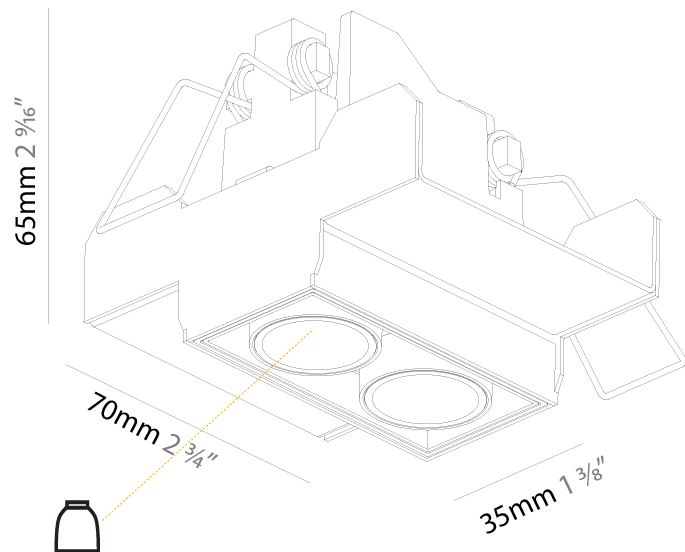

ELECTRICAL

Lamp Type: LED (Zhaga Standard)
Input Wattage (W): 9
Total Output Wattage (W): 8.2
Dimming: Tri-Mode (Non-Dimming and Phase Dimming (120Vac only) and 0-10V Dimming)
Driver Included: No
Driver Location: Remote
Driver Type: Constant Current - Universal
Driver Class: Class 2
Input Voltage (V): 120 - 277
Constant Current (MA): 1050

LED

Number of LEDs: 2
Color Temperature (°K): [2700 / 3000 / 3500 / 4000](#)
Max. Delivered Lumen (lm): 314 / 342 / 350 / 357
Nominal Lumen (lm): 440 / 480 / 490 / 500
CRI: >90 CRI
Lamp Life (hrs): 50000
Upon Request: Special Color Temperature

OPTICAL

Reflector: [8 / 18 / 34](#)
Upon Request: Special Beam Angles

RATINGS AND CERTIFICATIONS

Certified By: CSA Certified to UL and CSA Standards
IP rating: IP20

Zaneen Group Inc. © 2026, T 1800-388-3382, F 416-247-9319, www.zaneen.com

Available for International specifications by adding 'INT' at the end of the existing Model #. For assistance on 'custom' specifications, contact zteam@zaneen.com. In a constant effort to supply the best product, we reserve the right to change specifications or materials without notice. The most recent specification sheets are found at zaneen.com

PROJECT	
TYPE	
SPECIFIER	
QUANTITY	
DATE