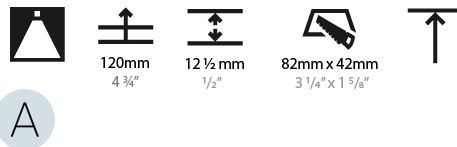

ELECTRICAL

Lamp Type: LED (Zhaga Standard)
Input Wattage (W): 9
Total Output Wattage (W): 8.2
Dimming: Tri-Mode (Non-Dimming and Phase Dimming (120Vac only) and 0-10V Dimming)
Driver Included: No
Driver Location: Remote
Driver Type: Constant Current - Universal
Driver Class: Class 2
Input Voltage (V): 120 - 277
Constant Current (MA): 1050

LED

Number of LEDs: 2
Color Temperature (°K): [2700 / 3000 / 3500 / 4000](#)
Max. Delivered Lumen (lm): 314 / 342 / 350 / 357
Nominal Lumen (lm): 440 / 480 / 490 / 500
CRI: >90 CRI
Lamp Life (hrs): 50000
Upon Request: Special Color Temperature

OPTICAL

Reflector: [8 / 18 / 34](#)
Upon Request: Special Beam Angles

RATINGS AND CERTIFICATIONS

Certified By: CSA Certified to UL and CSA Standards
IP rating: IP20

Zaneen Group Inc. © 2026, T 1800-388-3382, F 416-247-9319, www.zaneen.com

Available for International specifications by adding 'INT' at the end of the existing Model #. For assistance on 'custom' specifications, contact zteam@zaneen.com. In a constant effort to supply the best product, we reserve the right to change specifications or materials without notice. The most recent specification sheets are found at zaneen.com

PROJECT	
TYPE	
SPECIFIER	
QUANTITY	
DATE