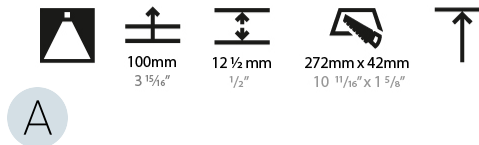

GENERAL

Series: Magiq
Subseries: Magiq 8 Cell
Partner: Prolicht
Division: Architectural
Installation: Trimless
Product Type: Downlight
Mounting Location: Ceiling

PHYSICAL

Aperture Sizes - Downlights: 1"
Shape: Rectangle
Length (mm): 267
Length (in): 10 1/2
Width (mm): 35
Width (in): 1 3/8
Height (mm): 64
Height (in): 2 1/2
Ceiling Thickness (mm): 12.5
Ceiling Thickness (in): 1/2
Min. Recessing Depth (mm): 100
Min. Recessing Depth (in): 3 15/16
Weight (kg): 0.737
Weight (lbs): 1.61
Fixture Finish: BLK / WHI
Fixture Material: Aluminum Die Cast
Cut-out Measurements: 272mm / 10 11/16" x 42mm / 1 5/8"
Upon Request: Unique Ceiling Thickness

ELECTRICAL

Lamp Type: LED (Zhaga Standard)
Input Wattage (W): 30.2
Total Output Wattage (W): 25.9
Dimming: Tri-Mode (Non-Dimming and Phase Dimming (120Vac only) and 0-10V Dimming)
Driver Included: No
Driver Location: Remote
Driver Type: Constant Current - Universal
Driver Class: Class 2
Input Voltage (V): 120 - 277
Constant Current (MA): 1050

LED

Number of LEDs: 8
Color Temperature (°K): 2700 / 3000 / 3500 / 4000
Max. Delivered Lumen (lm): 1560 / 1700 / 1725 / 1760
CRI: >90 CRI
Lamp Life (hrs): 50000
Upon Request: Special Color Temperature

OPTICAL

Reflector: 8 / 14 / 34
Upon Request: Special Beam Angles

RATINGS AND CERTIFICATIONS

Certified By: CSA Certified to UL and CSA Standards
IP rating: IP20