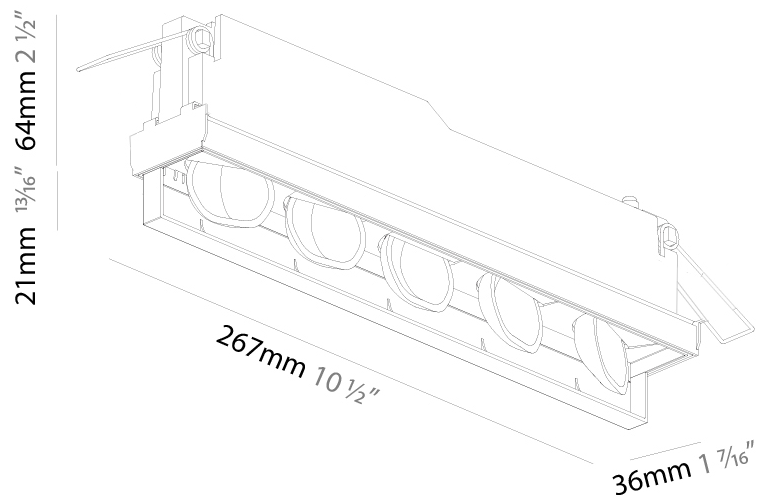

GENERAL

Series: Magiq
Subseries: Magiq Wallwash
Partner: Prolicht
Division: Architectural
Installation: Trimless
Product Type: Wallwash
Mounting Location: Ceiling
Light Distribution: Asymmetric

PHYSICAL

Shape: Rectangle
Length (mm): 267
Length (in): 10 1/2
Width (mm): 36
Width (in): 1 7/16
Height (mm): 64
Height (in): 2 1/2
Ceiling Thickness (mm): 12.5
Ceiling Thickness (in): 1/2
Min. Recessing Depth (mm): 100
Min. Recessing Depth (in): 3 15/16
Weight (kg): .943
Weight (lbs): 2.08
Fixture Material: Aluminum Die Cast
Cut-out Measurements: 273mm / 10 3/4" x 42mm / 1 5/8"

ELECTRICAL

Lamp Type: LED (Zhaga Standard)
Input Wattage (W): 33.4
Total Output Wattage (W): 29.6
Dimming: Tri-Mode (Non-Dimming and Phase Dimming (120Vac only) and 0-10V Dimming)
Driver Included: No
Driver Location: Remote
Driver Type: Constant Current - Universal
Driver Class: Class 1
Input Voltage (V): 120 - 277
Constant Current (MA): 500

LED

Number of LEDs: 5
Color Temperature (°K): 3500
Max. Delivered Lumen (lm): 2145
Nominal Lumen (lm): 2375
CRI: >90 CRI
Lamp Life (hrs): 50000

OPTICAL

Reflector: Asymmetric

RATINGS AND CERTIFICATIONS

Certified By: CSA Certified to UL and CSA Standards
IP rating: IP20

100mm
3 15/16"

12 1/2 mm
1/2"

270mm x 38mm
10 5/8" x 1 1/2"