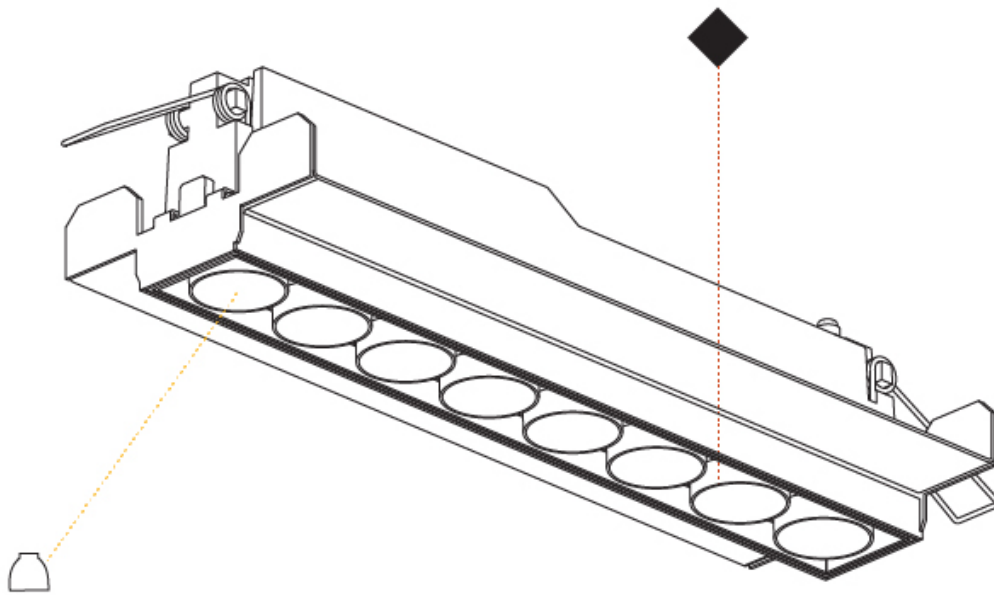

MAGIQ 8 CELL KORONA TRIMLESS

A35136-

PROJECT _____

TYPE _____

SPECIFIER _____

QUANTITY _____

DATE _____

A