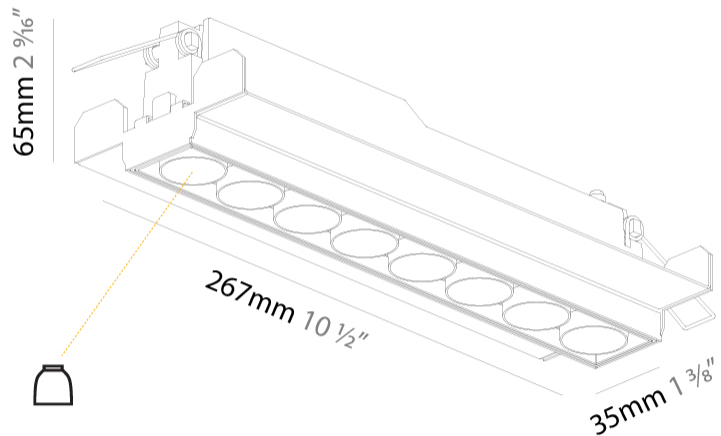

GENERAL

Series: Magiq
Subseries: Magiq 8 Cell
Partner: Prolicht
Division: Architectural
Installation: Trimless
Product Type: Downlight
Mounting Location: Ceiling

PHYSICAL

Aperture Sizes - Downlights: 1"
Shape: Rectangle
Length (mm): 267
Length (in): 10 1/2
Width (mm): 35
Width (in): 1 3/8
Height (mm): 64
Height (in): 2 1/2
Ceiling Thickness (mm): 12.5
Ceiling Thickness (in): 1/2
Min. Recessing Depth (mm): 100
Min. Recessing Depth (in): 3 15/16
Weight (kg): 0.737
Weight (lbs): 1.61
Fixture Finish: BLK / WHI
Fixture Material: Aluminum Die Cast
Cut-out Measurements: 272mm / 10 11/16" x 42mm / 1 5/8"
Upon Request: Unique Ceiling Thickness

ELECTRICAL

Lamp Type: LED (Zhaga Standard)
Input Wattage (W): 30.2
Total Output Wattage (W): 25.9
Dimming: Tri-Mode (Non-Dimming and Phase Dimming (120Vac only) and 0-10V Dimming)
Driver Included: No
Driver Location: Remote
Driver Type: Constant Current - Universal
Driver Class: Class 2
Input Voltage (V): 120 - 277
Constant Current (MA): 1050

LED

Number of LEDs: 8
Color Temperature (°K): 2700 / 3000 / 3500 / 4000
Max. Delivered Lumen (lm): 1560 / 1700 / 1725 / 1760
CRI: >90 CRI
Lamp Life (hrs): 50000
Upon Request: Special Color Temperature

OPTICAL

Reflector: 8 / 14 / 34
Upon Request: Special Beam Angles

RATINGS AND CERTIFICATIONS

Certified By: CSA Certified to UL and CSA Standards
IP rating: IP20