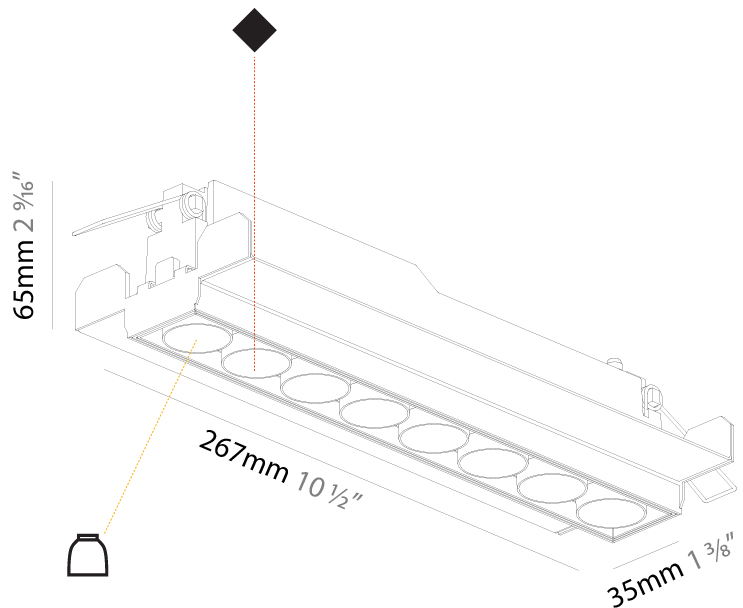

ELECTRICAL

Lamp Type: LED (Zhaga Standard)
Input Wattage (W): 27
Total Output Wattage (W): 25.9
Dimming: Tri-Mode (Non-Dimming and Phase Dimming (120Vac only) and 0-10V Dimming)
Driver Included: No
Driver Location: Remote
Driver Type: Constant Current - Universal
Driver Class: Class 2
Input Voltage (V): 120 - 277
Constant Current (MA): 1050

LED

Number of LEDs: 8
Color Temperature (°K): 2700 / 3000 / 3500 / 4000
Max. Delivered Lumen (lm): MAX. 1561 / 1685 / 1721 / 1756
Nominal Lumen (lm): MAX. 1760 / 1900 / 1940 / 1980
CRI: >90 CRI
Lamp Life (hrs): 50000
Upon Request: Special Color Temperature

OPTICAL

Reflector: 8 / 14 / 34
Upon Request: Special Beam Angles

RATINGS AND CERTIFICATIONS

Zaneen Group Inc. © 2026, 1 800-388-3382, F 416-247-9319, www.zaneen.com

Certified by: CSA Certified, ETL and CUL Standards

For assistance on 'custom' specifications, contact zteam@zaneen.com.

In an effort to supply the best product, we reserve the right to change specifications or materials without notice. The most recent specification sheets are found at zaneen.com

PROJECT

TYPE

SPECIFIER

QUANTITY

DATE