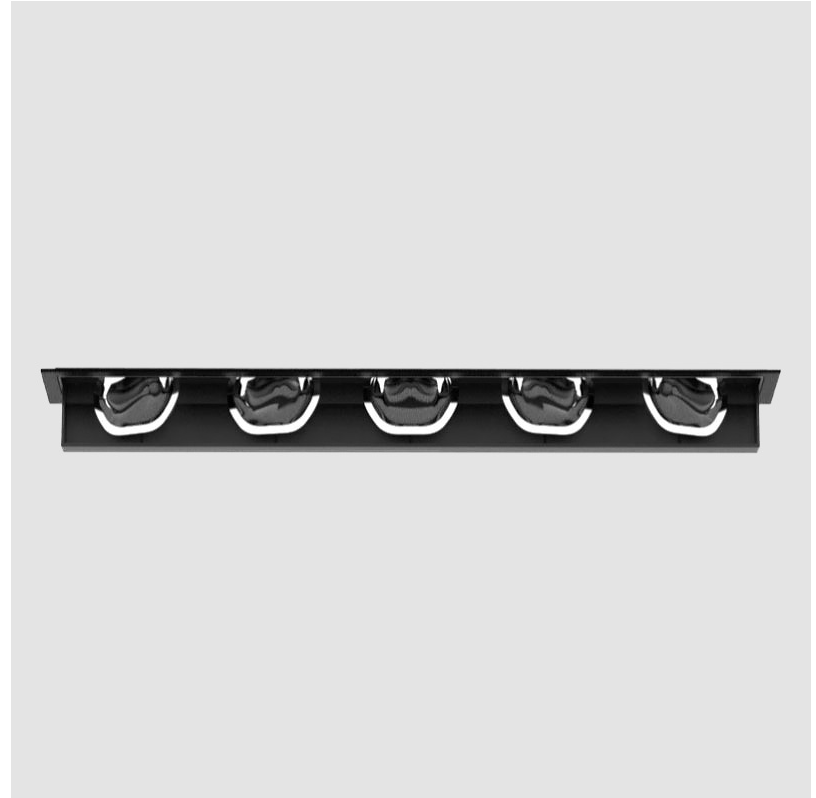

GENERAL

Series: Magiq
Subseries: Magiq Wallwash
Partner: Prolicht
Division: Architectural
Installation: Trimless
Product Type: Wallwash
Mounting Location: Ceiling
Light Distribution: Asymmetric

PHYSICAL

Shape: Rectangle
Length (mm): 267
Length (in): 10 1/2
Width (mm): 36
Width (in): 1 7/16
Height (mm): 64
Height (in): 2 1/2
Ceiling Thickness (mm): 12.5
Ceiling Thickness (in): 1/2
Min. Recessing Depth (mm): 100
Min. Recessing Depth (in): 3 15/16
Weight (kg): .943
Weight (lbs): 2.08
Fixture Material: Aluminum Die Cast
Cut-out Measurements: 273mm / 10 3/4" x 42mm / 1 5/8"

ELECTRICAL

Lamp Type: LED (Zhaga Standard)
Input Wattage (W): 33.4
Total Output Wattage (W): 29.6
Dimming: Tri-Mode (Non-Dimming and Phase Dimming (120Vac only) and 0-10V Dimming)
Driver Included: No
Driver Location: Remote
Driver Type: Constant Current - Universal
Driver Class: Class 1
Input Voltage (V): 120 - 277
Constant Current (MA): 500

LED

Number of LEDs: 5
Color Temperature (°K): 3500
Max. Delivered Lumen (lm): 2145
Nominal Lumen (lm): 2375
CRI: >90 CRI
Lamp Life (hrs): 50000

OPTICAL

Reflector: Asymmetric

RATINGS AND CERTIFICATIONS

Certified By: CSA Certified to UL and CSA Standards
IP rating: IP20

100mm
3 15/16"

12 1/2 mm
1/2"

270mm x 38mm
10 5/8" x 1 1/2"